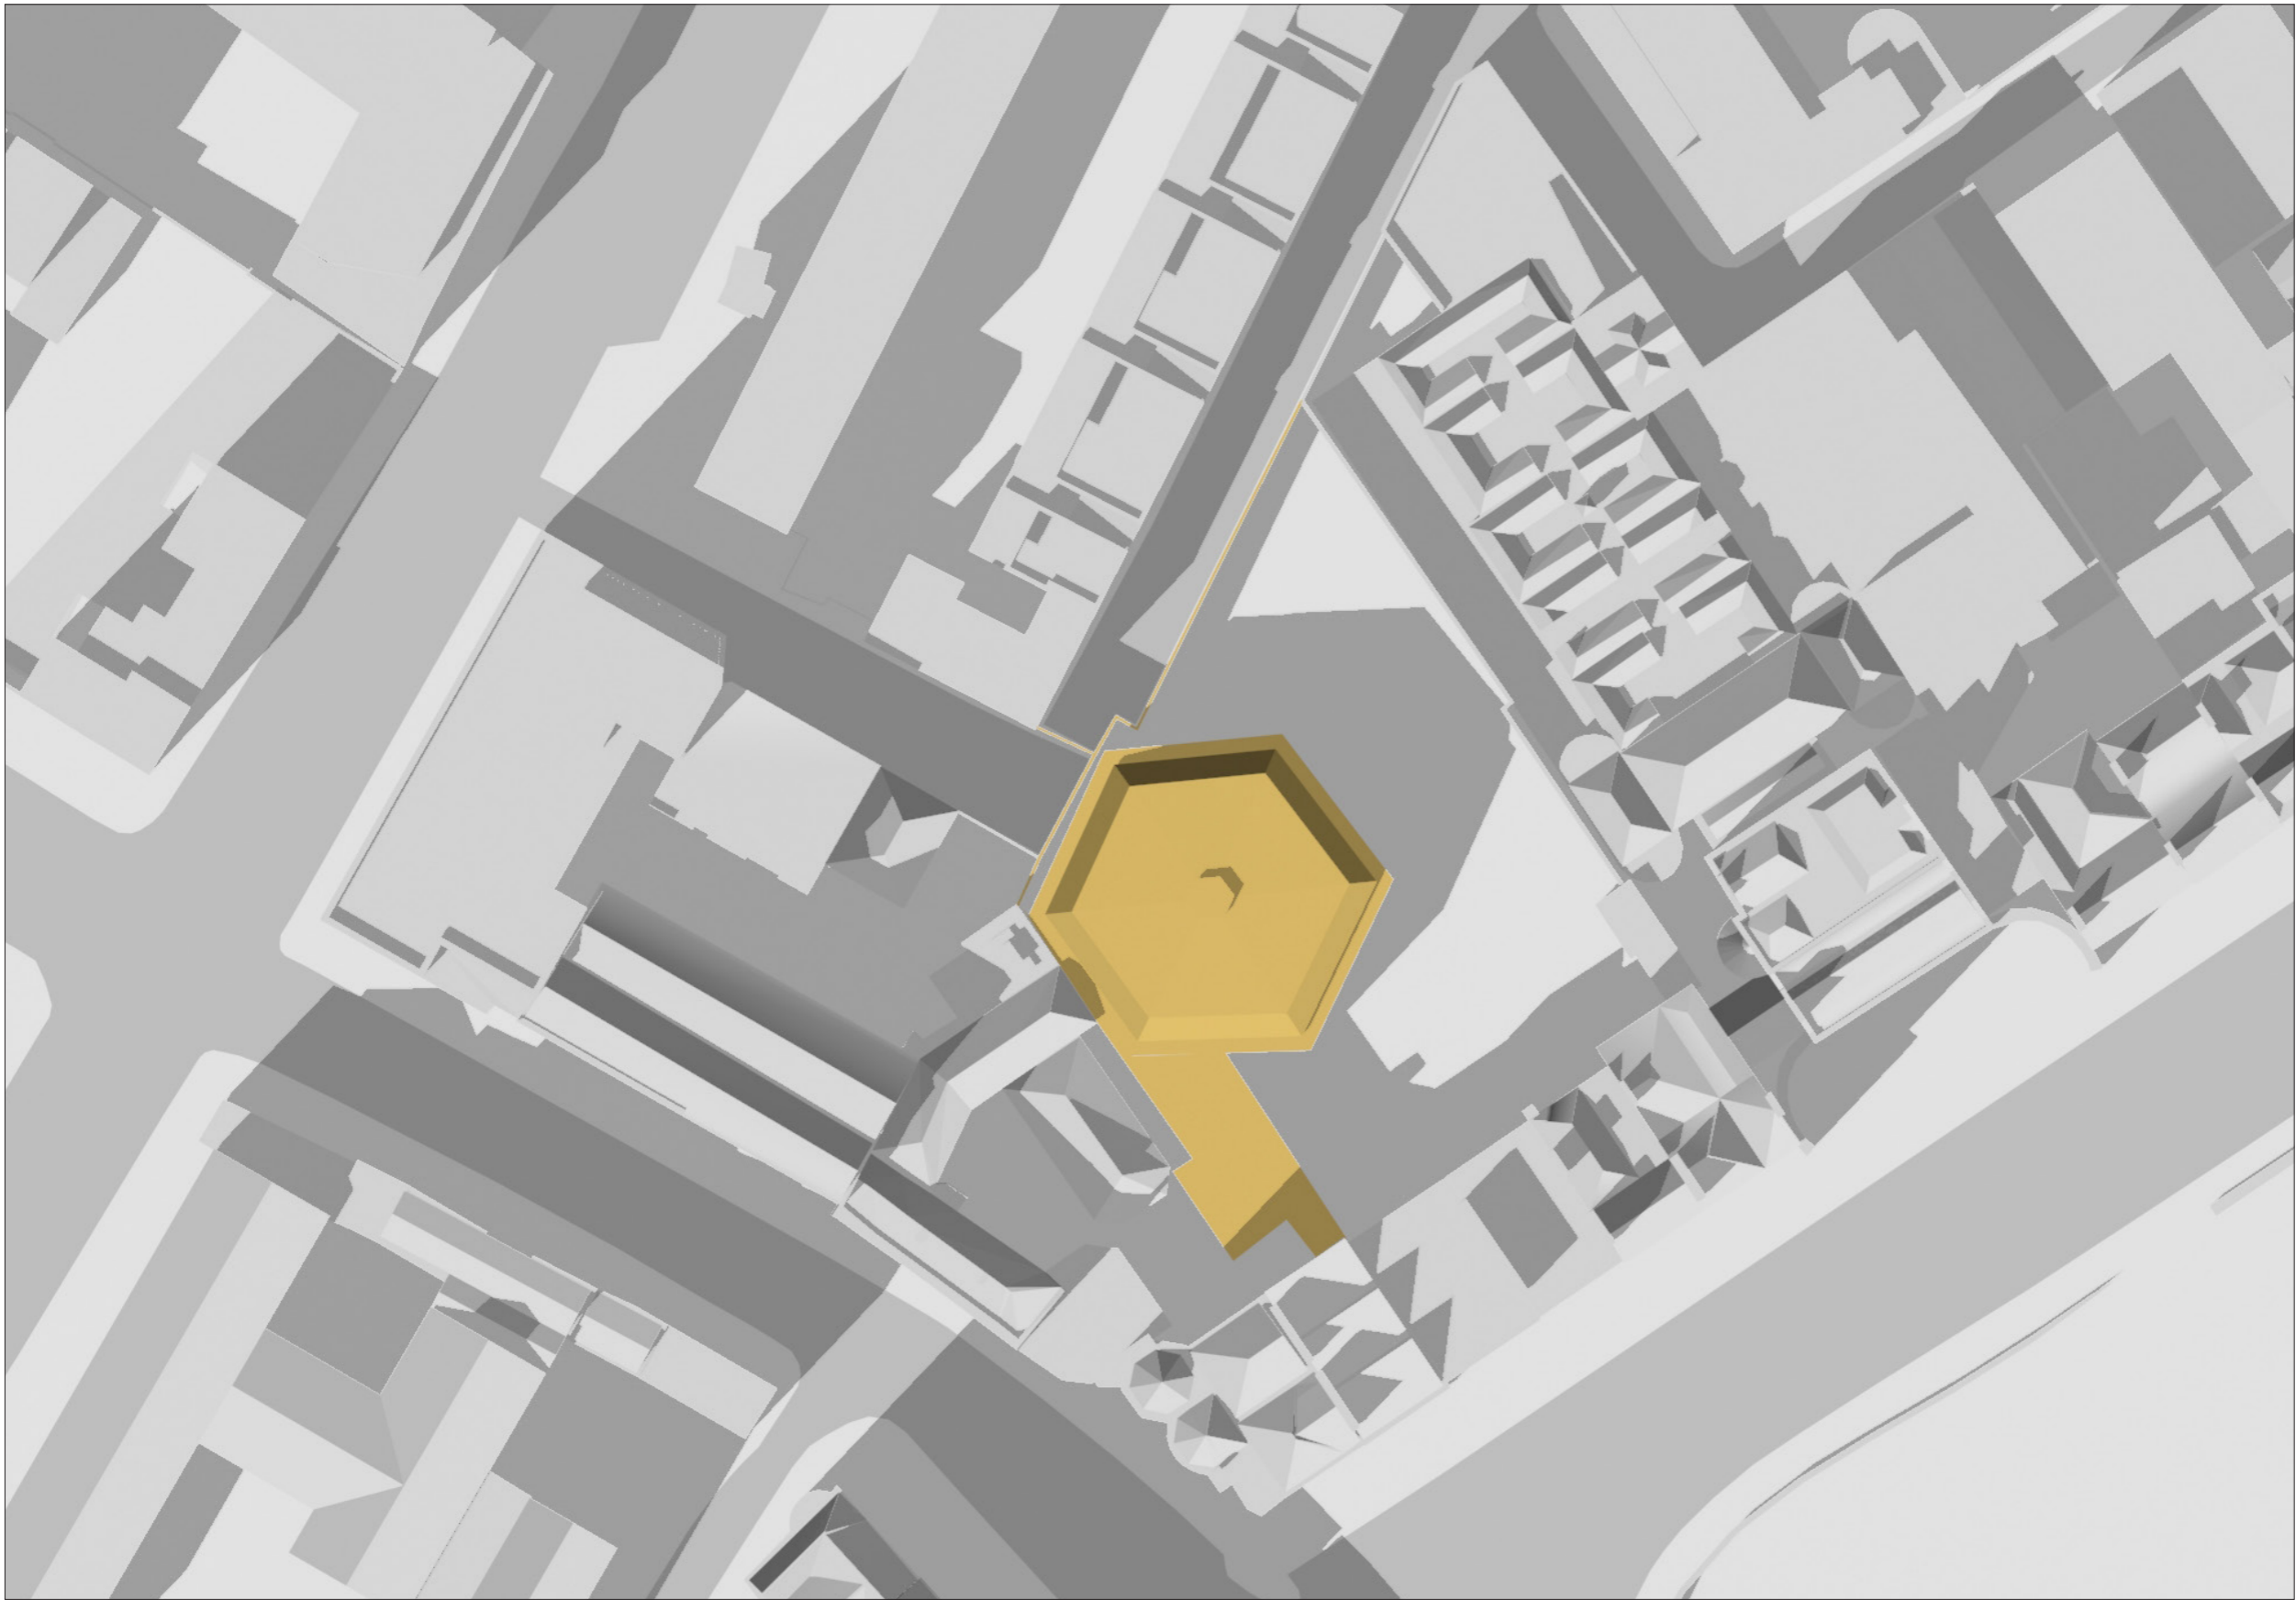

TIME :  
12.00 PM

SHADOW STUDY  
PROPOSED PARNELL SQUARE CULTURAL QUARTER DEVELOPMENT,  
PARNELL SQUARE, DUBLIN 1  
JULY 2018

DATE : MARCH 21ST - EQUINOX  
SUNRISE : 6.25 AM  
SUNSET : 6.40 PM

TIME :  
3.00 PM