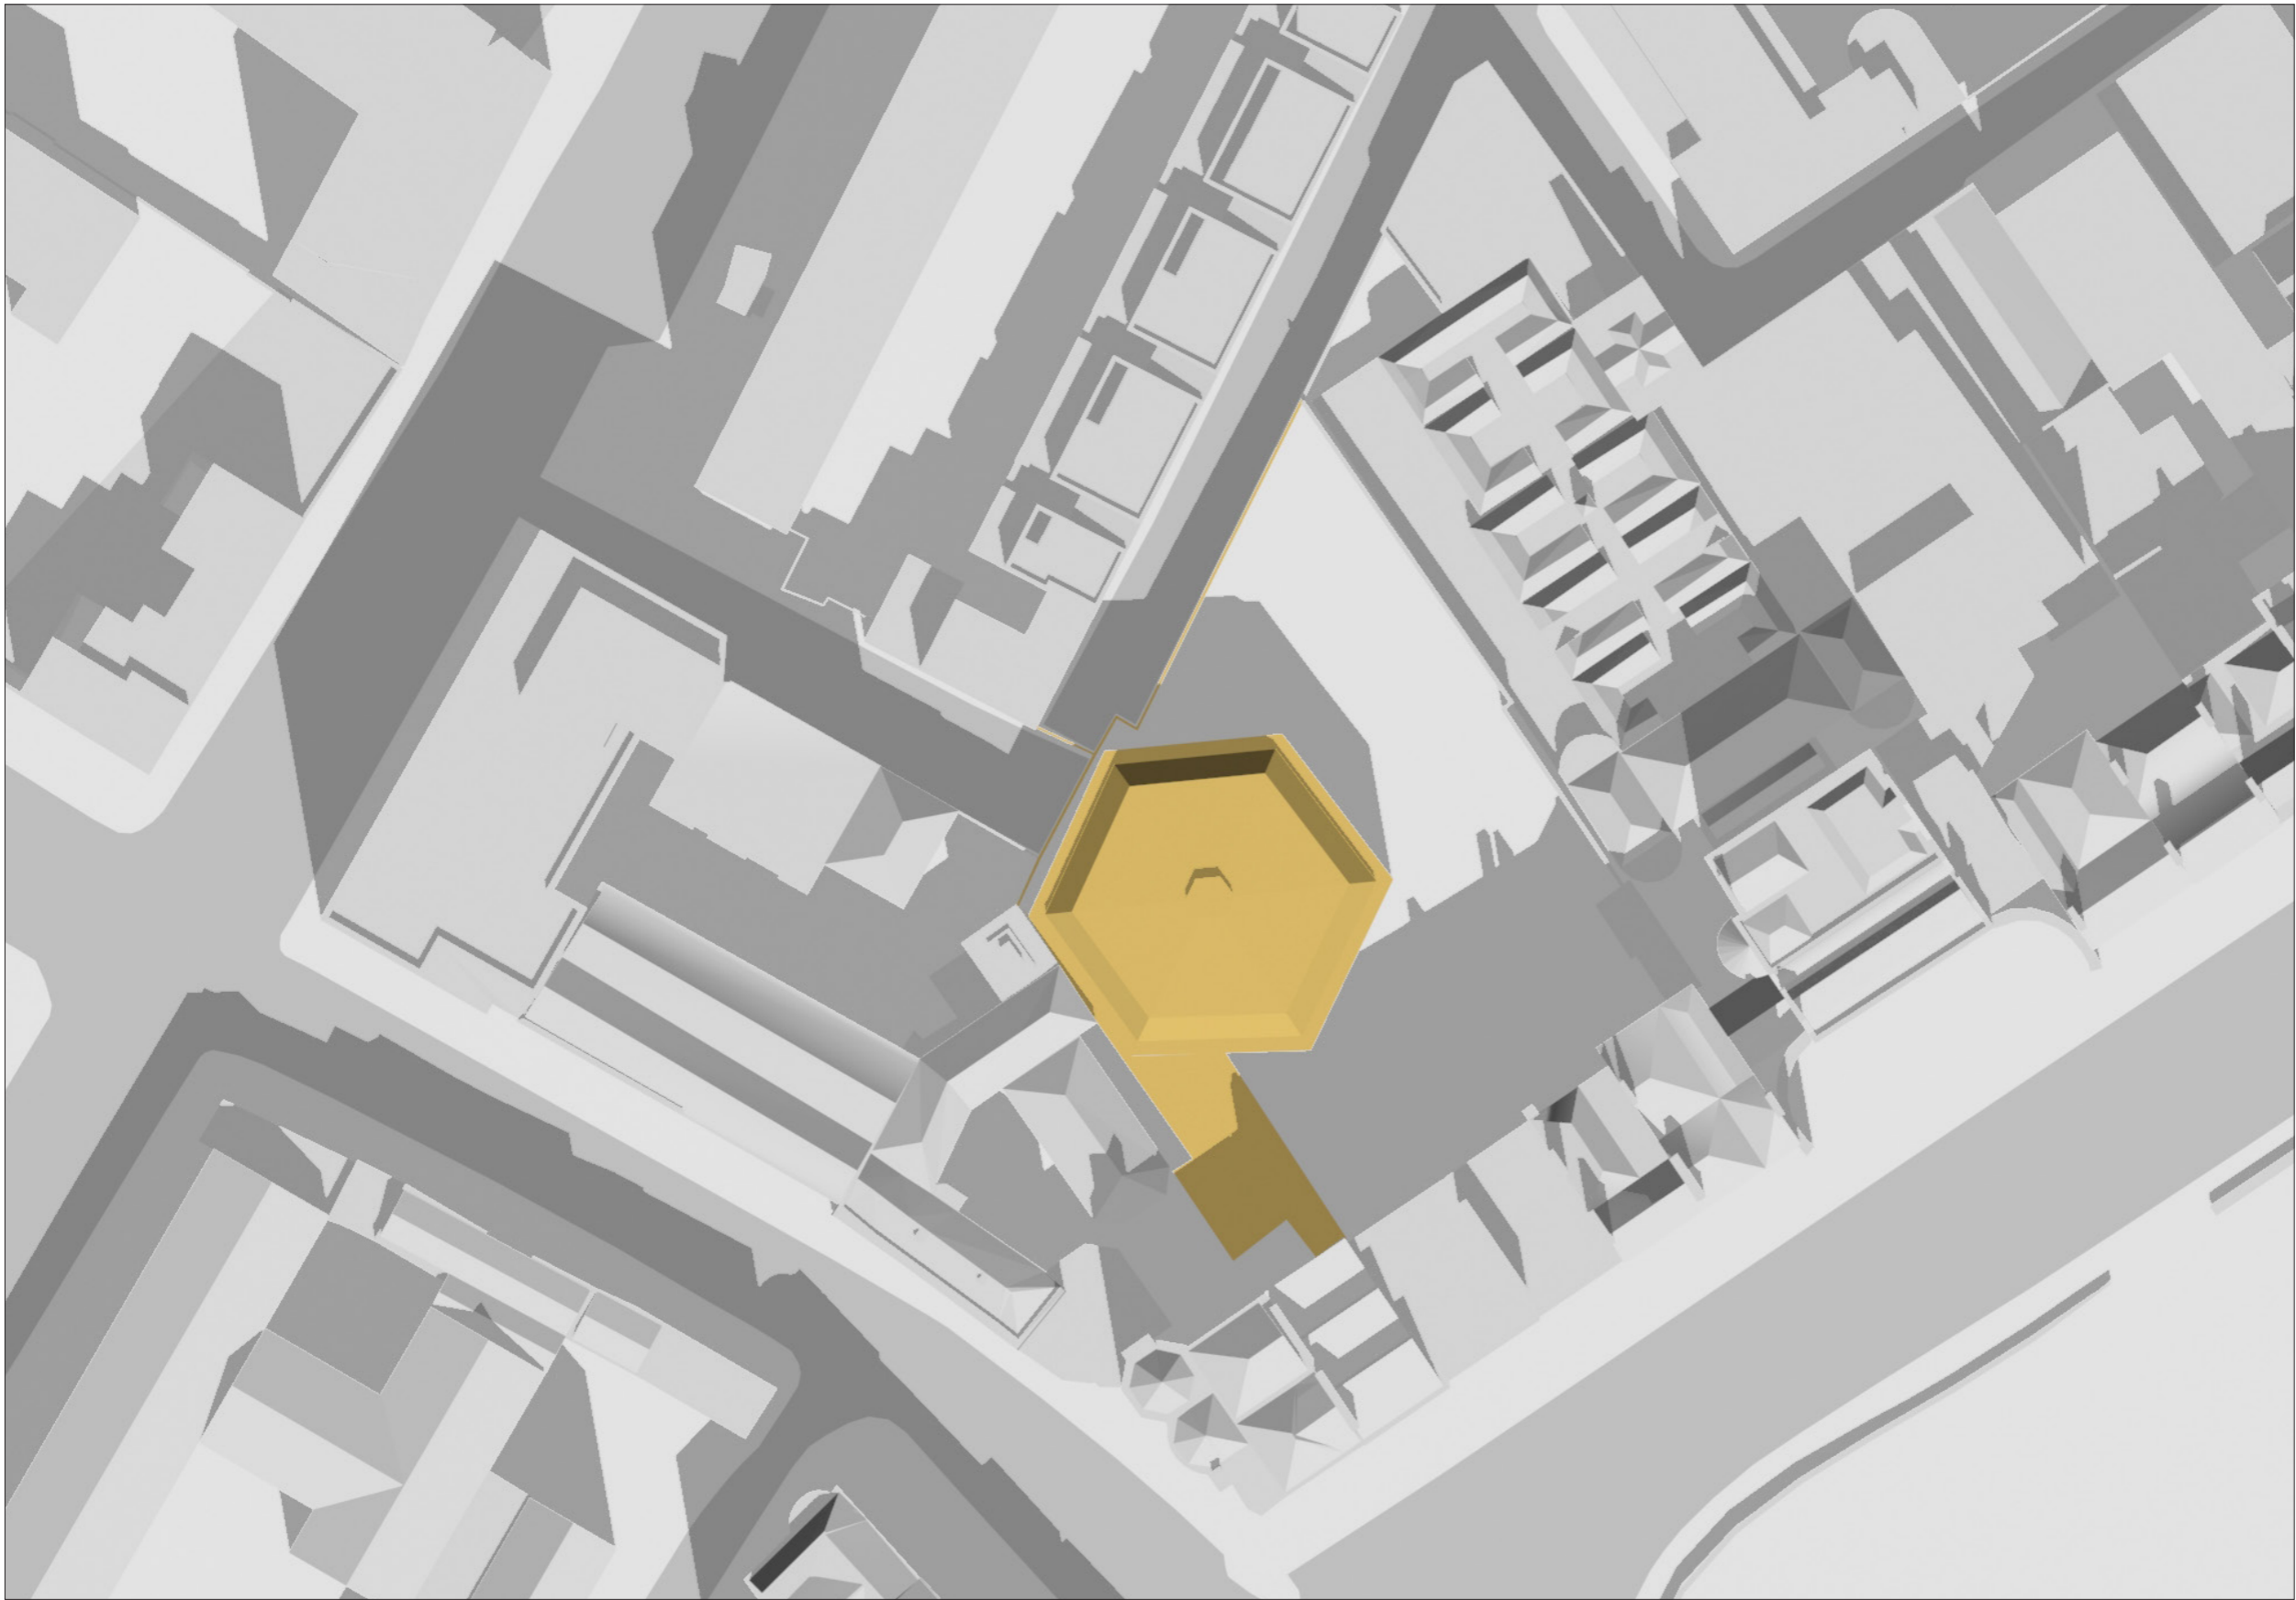

SHADOW STUDY
PROPOSED PARNELL SQUARE CULTURAL QUARTER DEVELOPMENT,
PARNELL SQUARE, DUBLIN 1
JULY 2018

DATE : MARCH 21ST - EQUINOX
SUNRISE : 6.25 AM
SUNSET : 6.40 PM

TIME :
12.00 PM