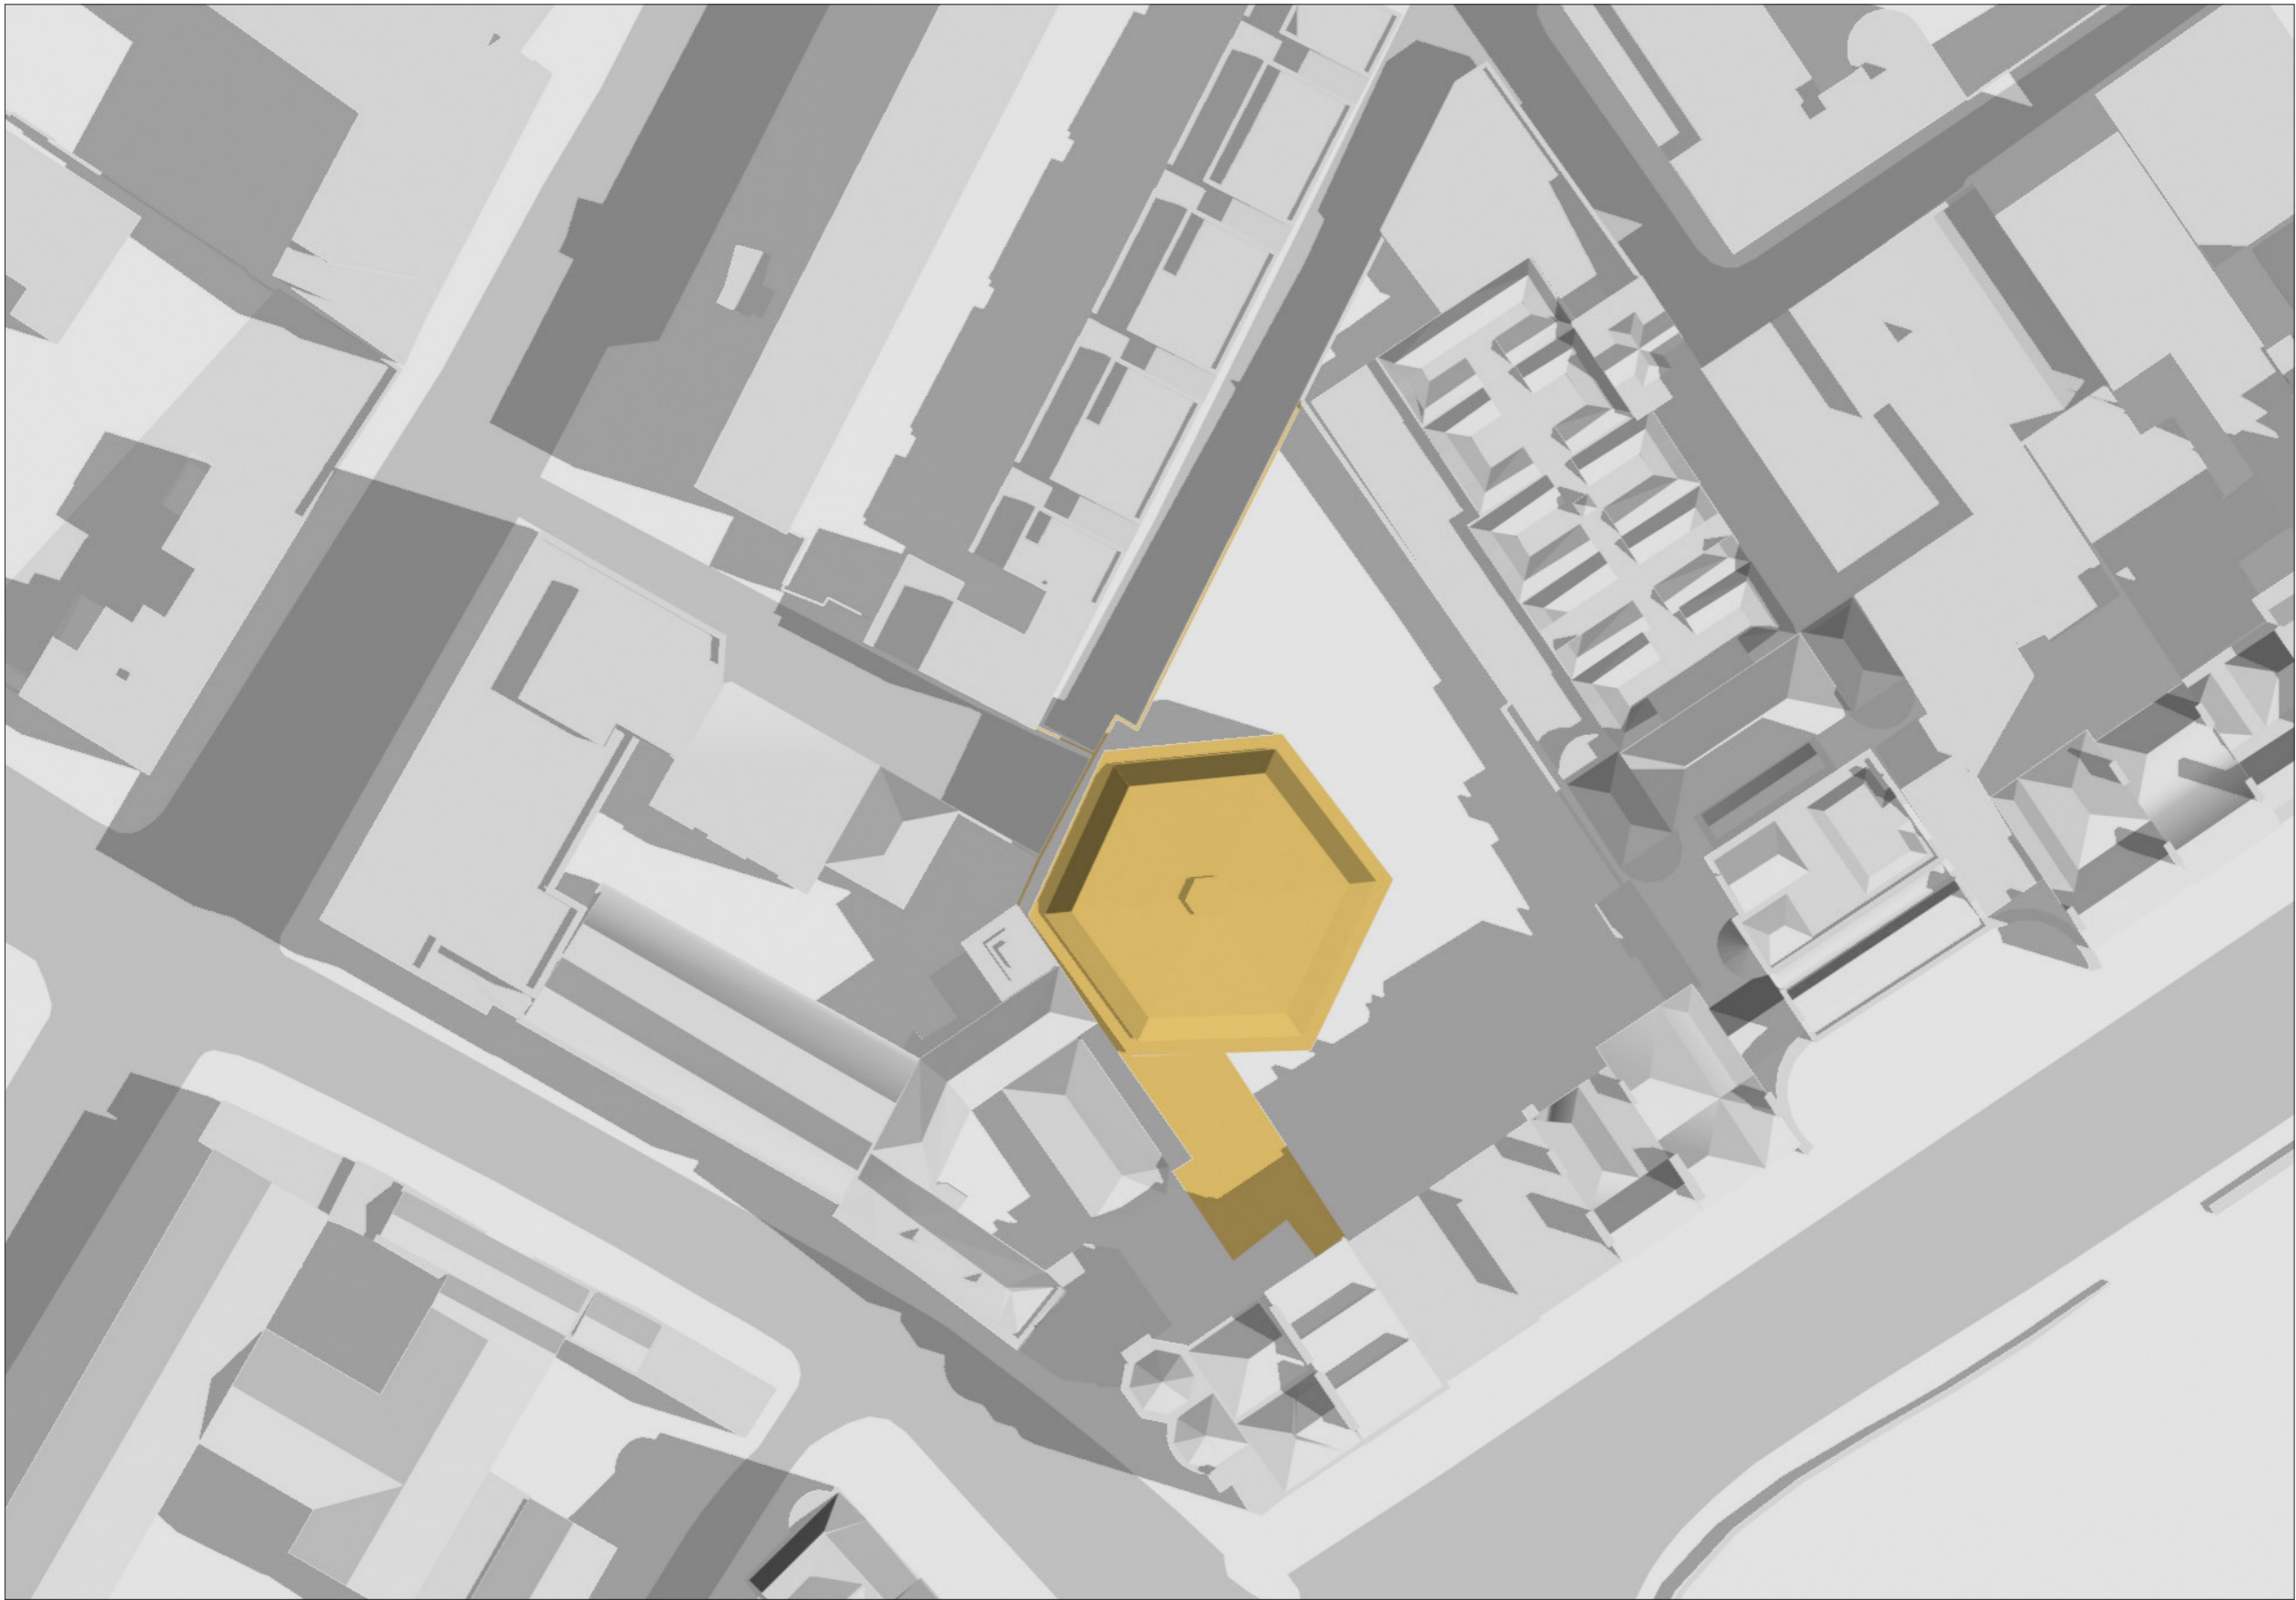

TIME :  
5.00 PM

SHADOW STUDY  
PROPOSED PARNELL SQUARE CULTURAL QUARTER DEVELOPMENT,  
PARNELL SQUARE, DUBLIN 1  
JULY 2018

DATE : JUNE 21ST - SUMMER SOLSTICE  
SUNRISE : 4.56 AM  
SUNSET : 9.56 PM

TIME :  
9.00 AM