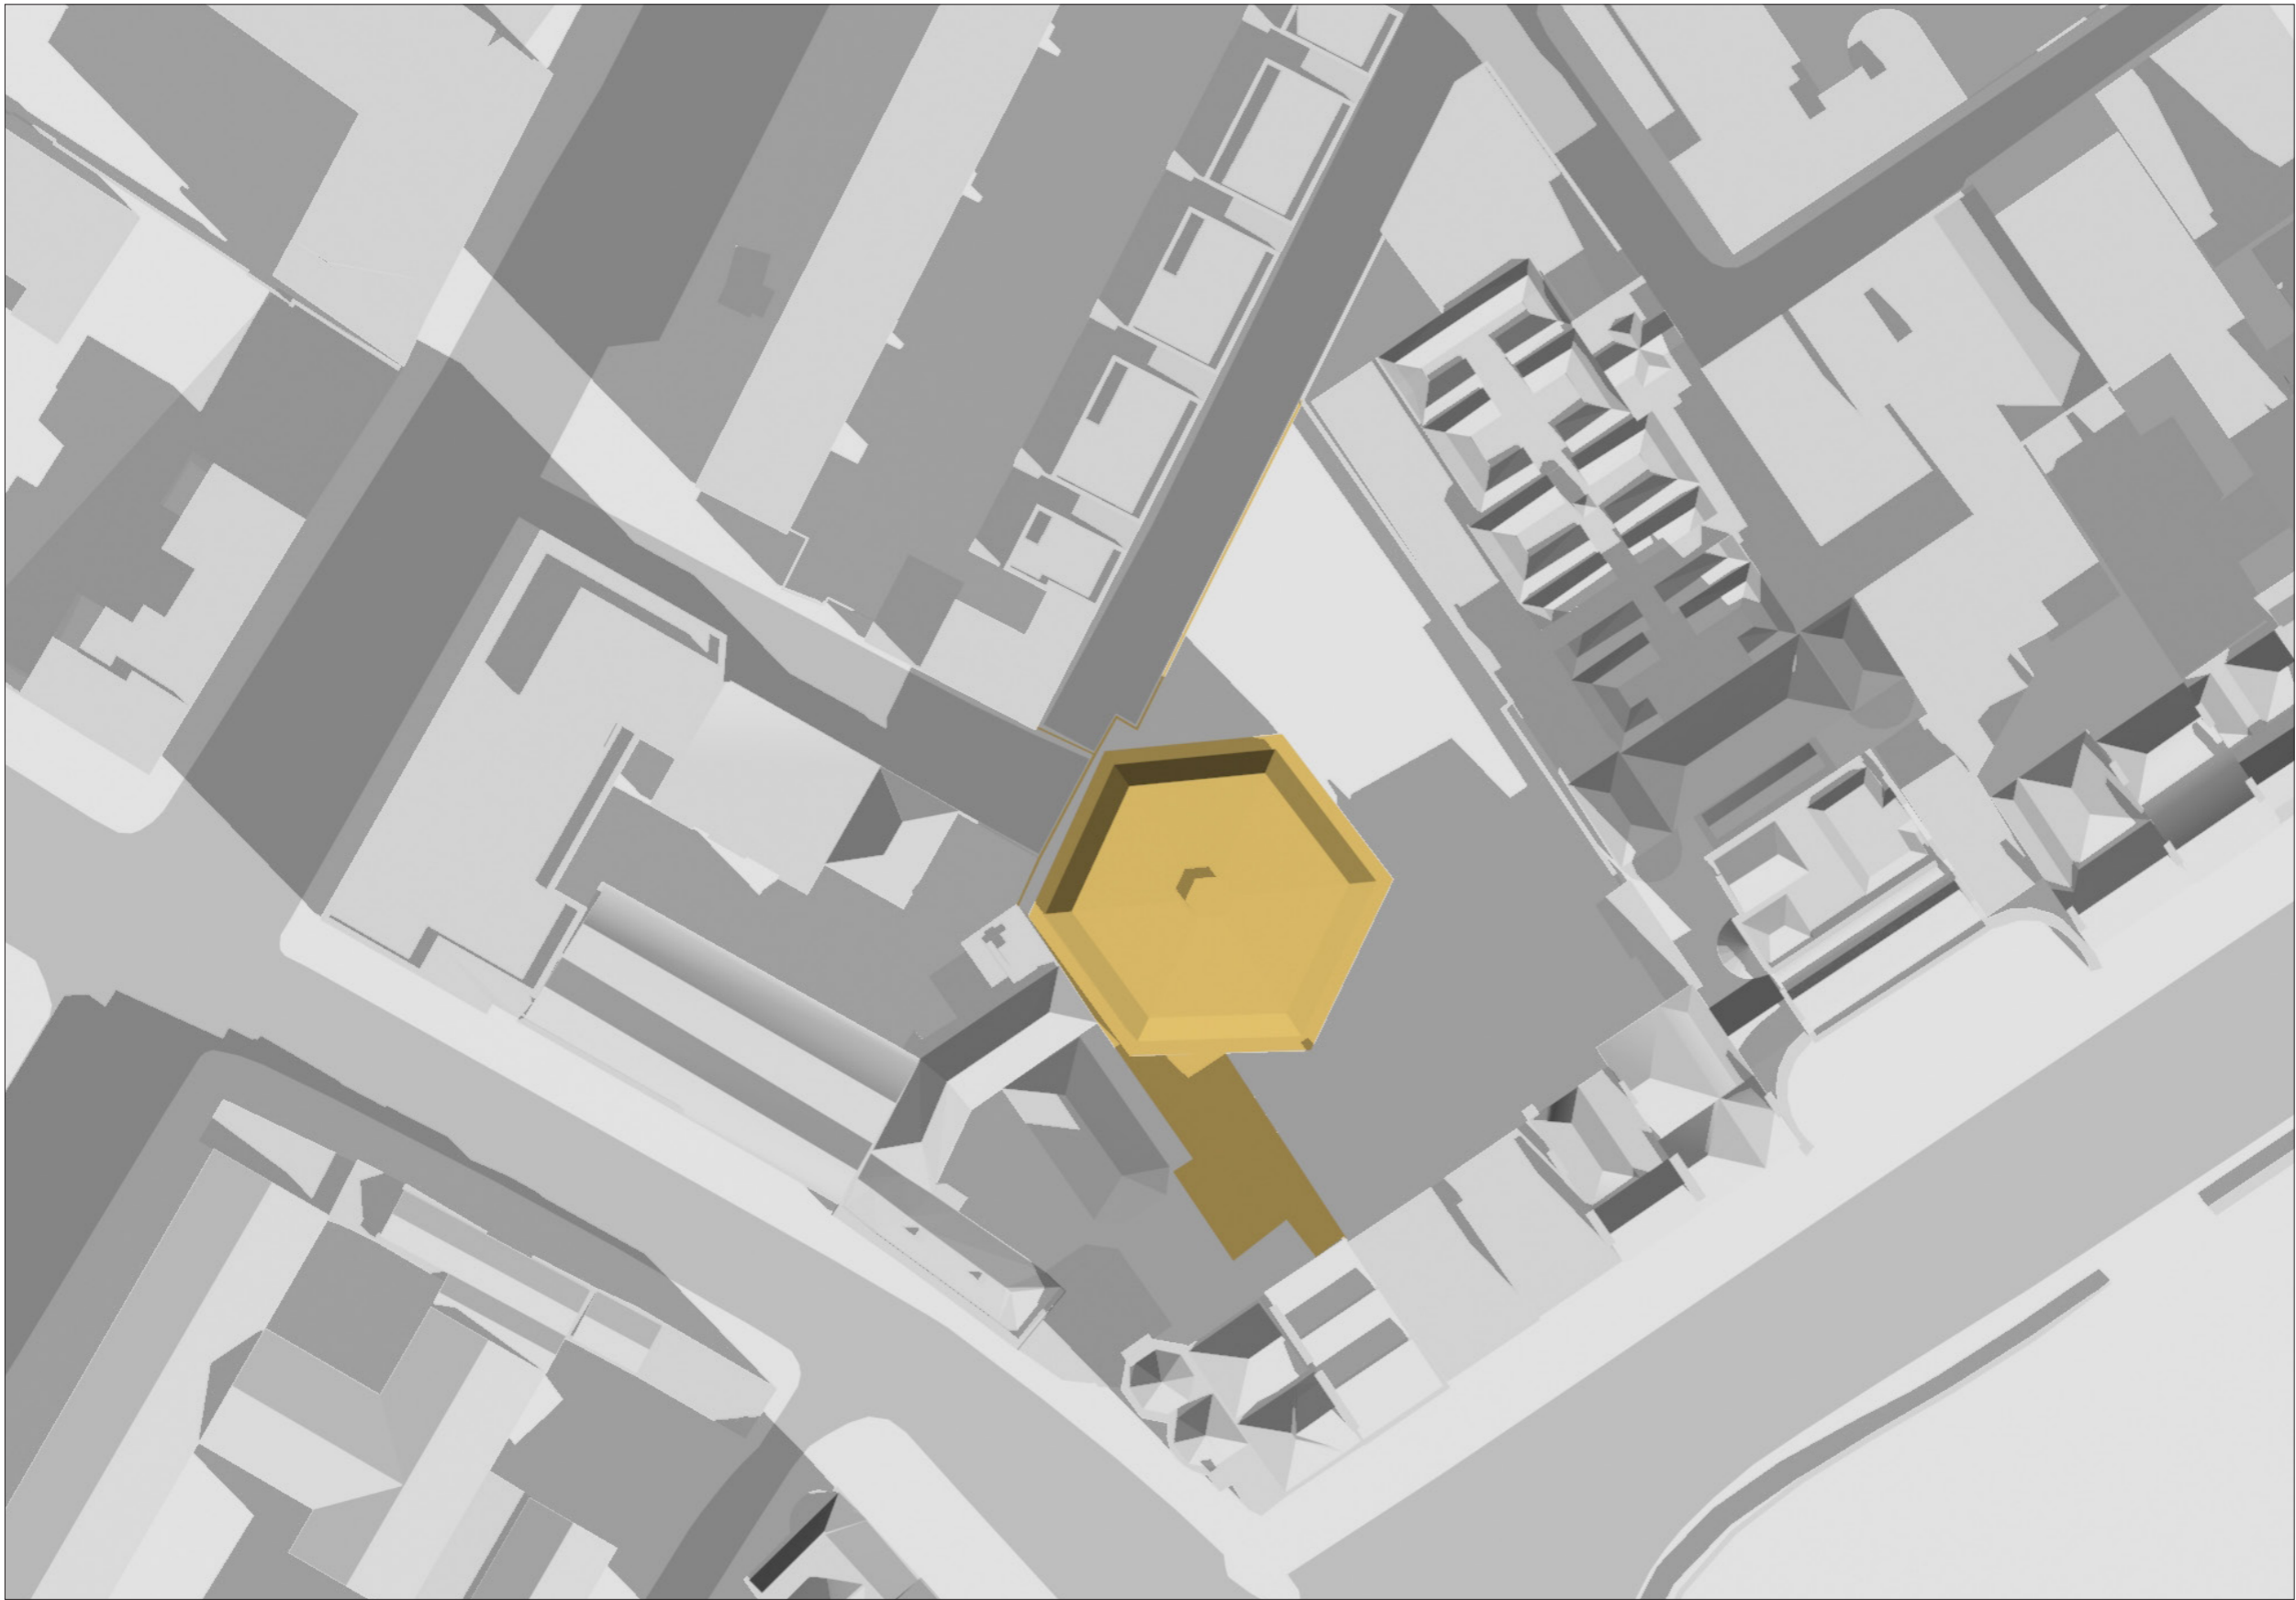

SHADOW STUDY
PROPOSED PARNELL SQUARE CULTURAL QUARTER DEVELOPMENT,
PARNELL SQUARE, DUBLIN 1
JULY 2018

DATE : MARCH 21ST - EQUINOX
SUNRISE : 6.25 AM
SUNSET : 6.40 PM

TIME :
10.00 AM