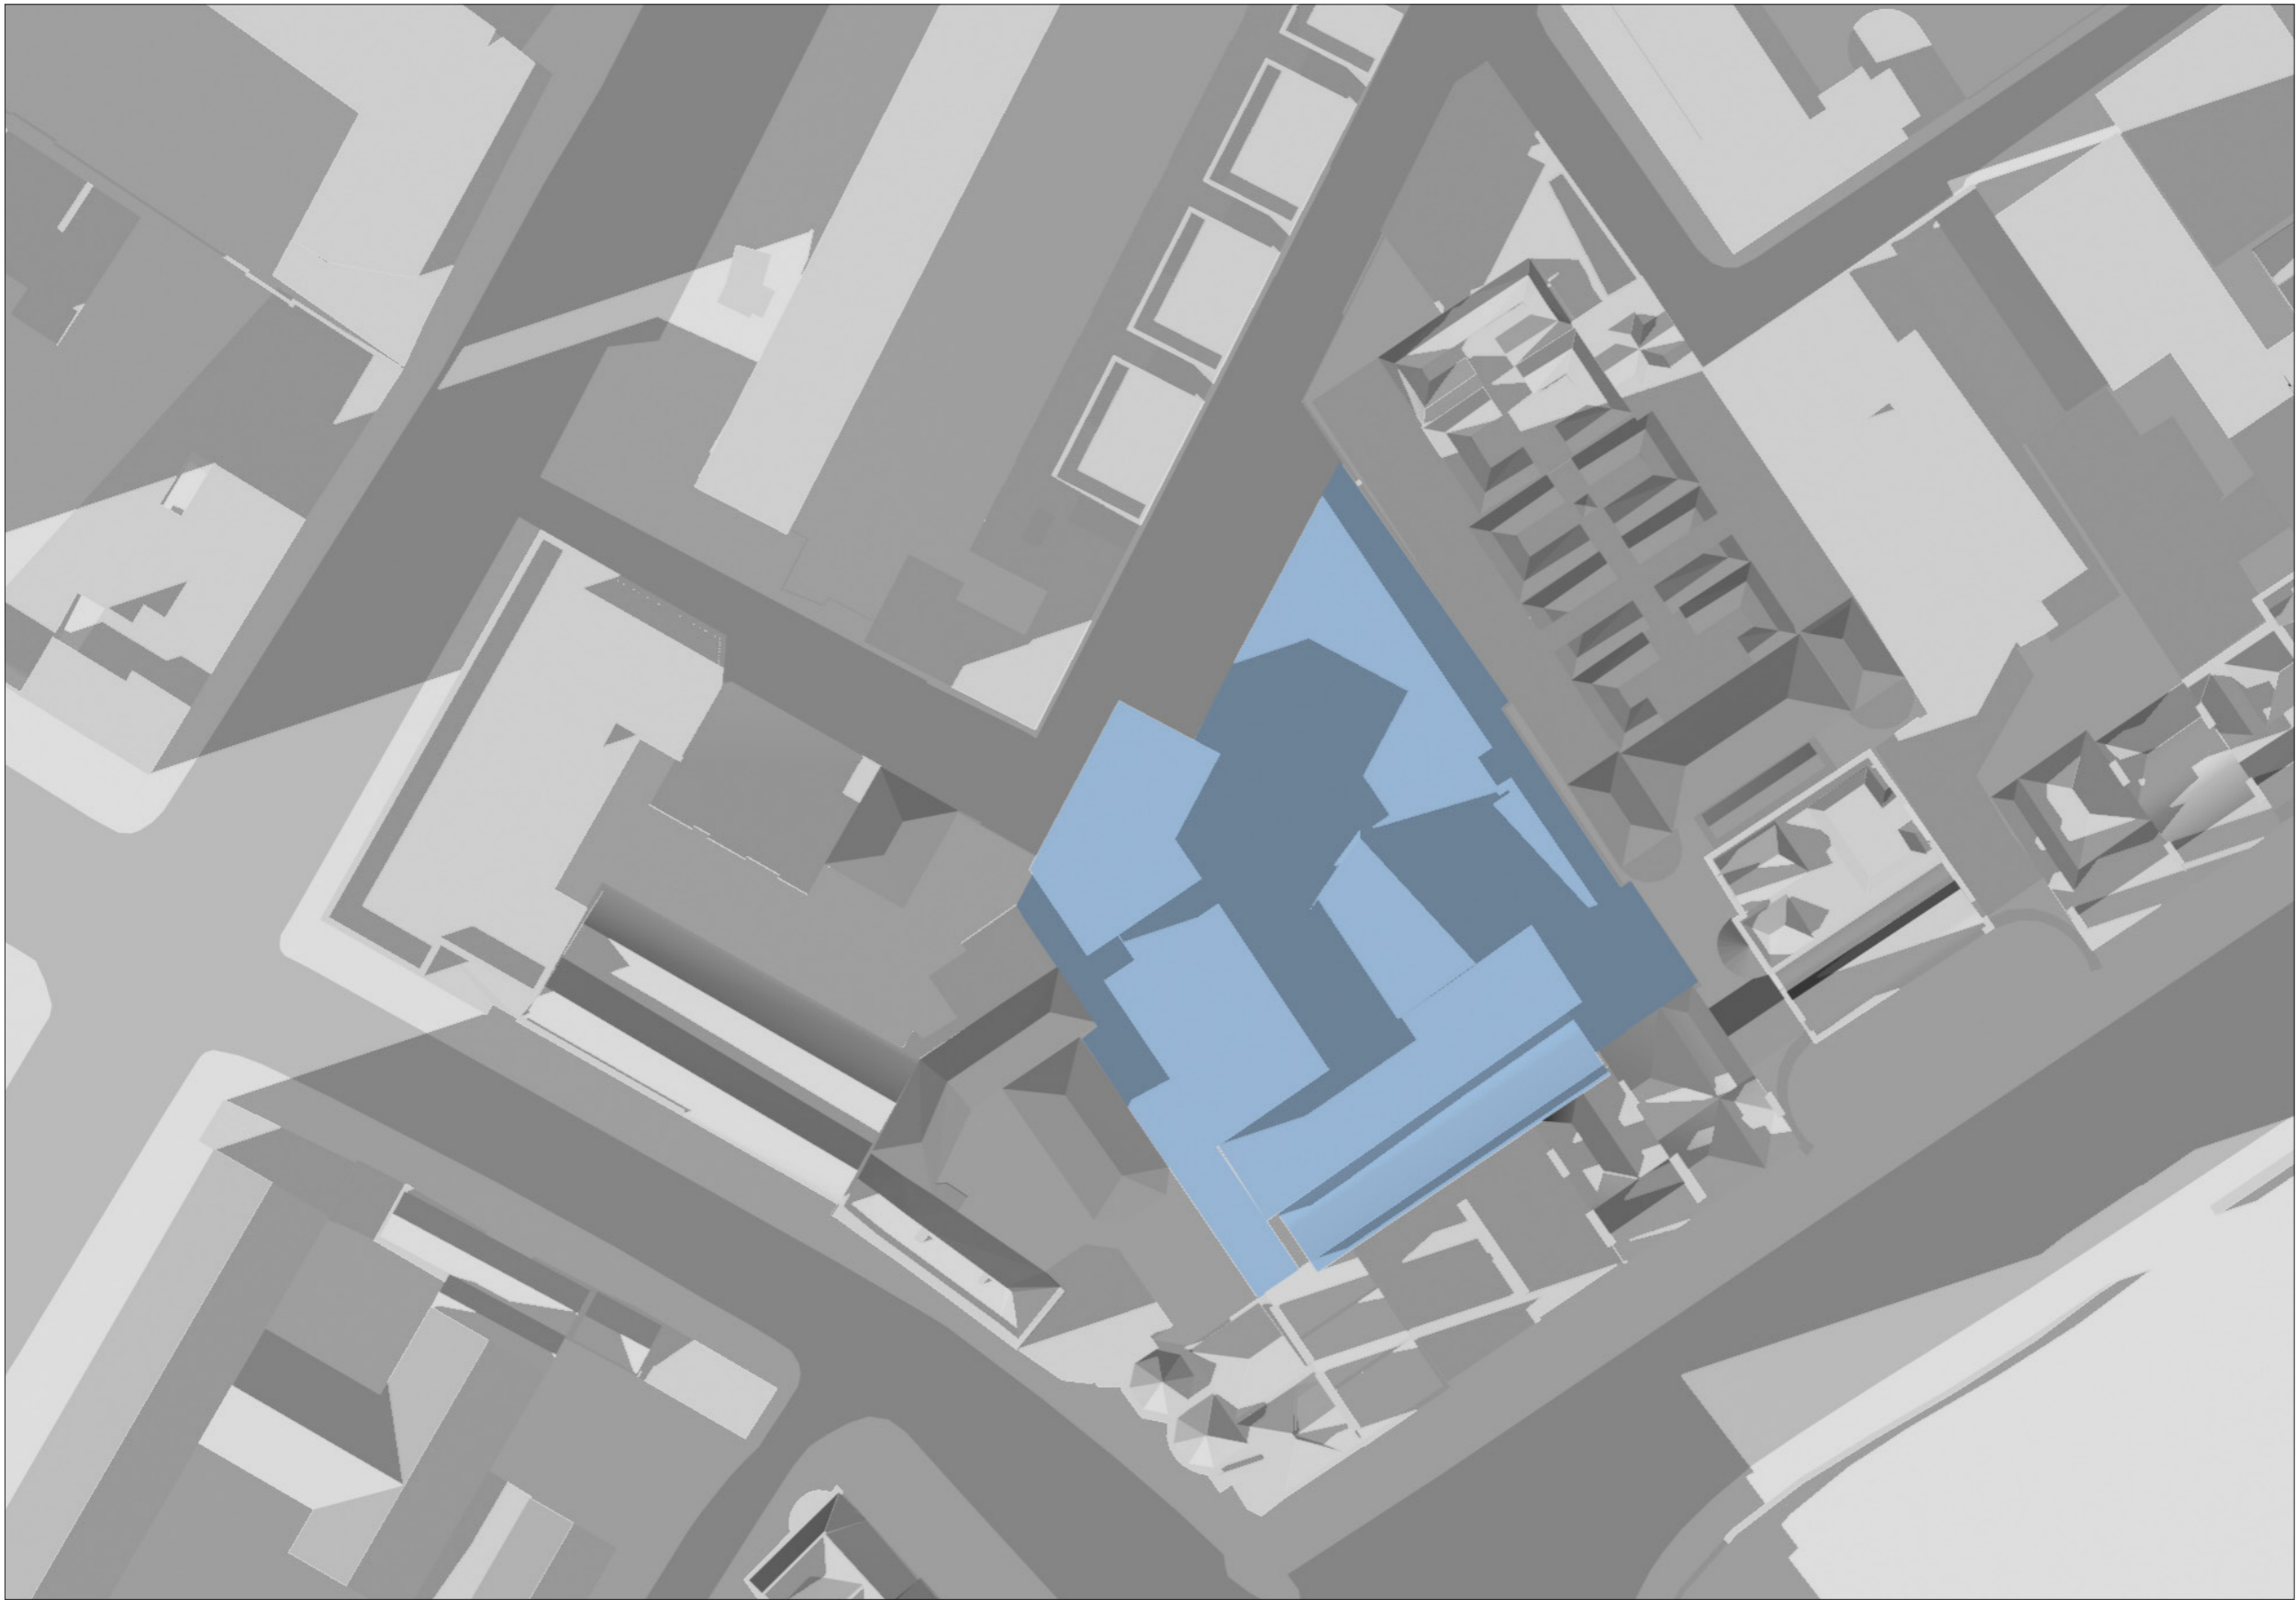

PROPOSED
DEVELOPMENT

OSI LICENCE No. AR 0087018

SHADOW STUDY
PROPOSED PARNELL SQUARE CULTURAL QUARTER DEVELOPMENT,
PARNELL SQUARE, DUBLIN 1
JULY 2018

DATE : MARCH 21ST - EQUINOX
SUNRISE : 6.25 AM
SUNSET : 6.40 PM

TIME :
5.00 PM