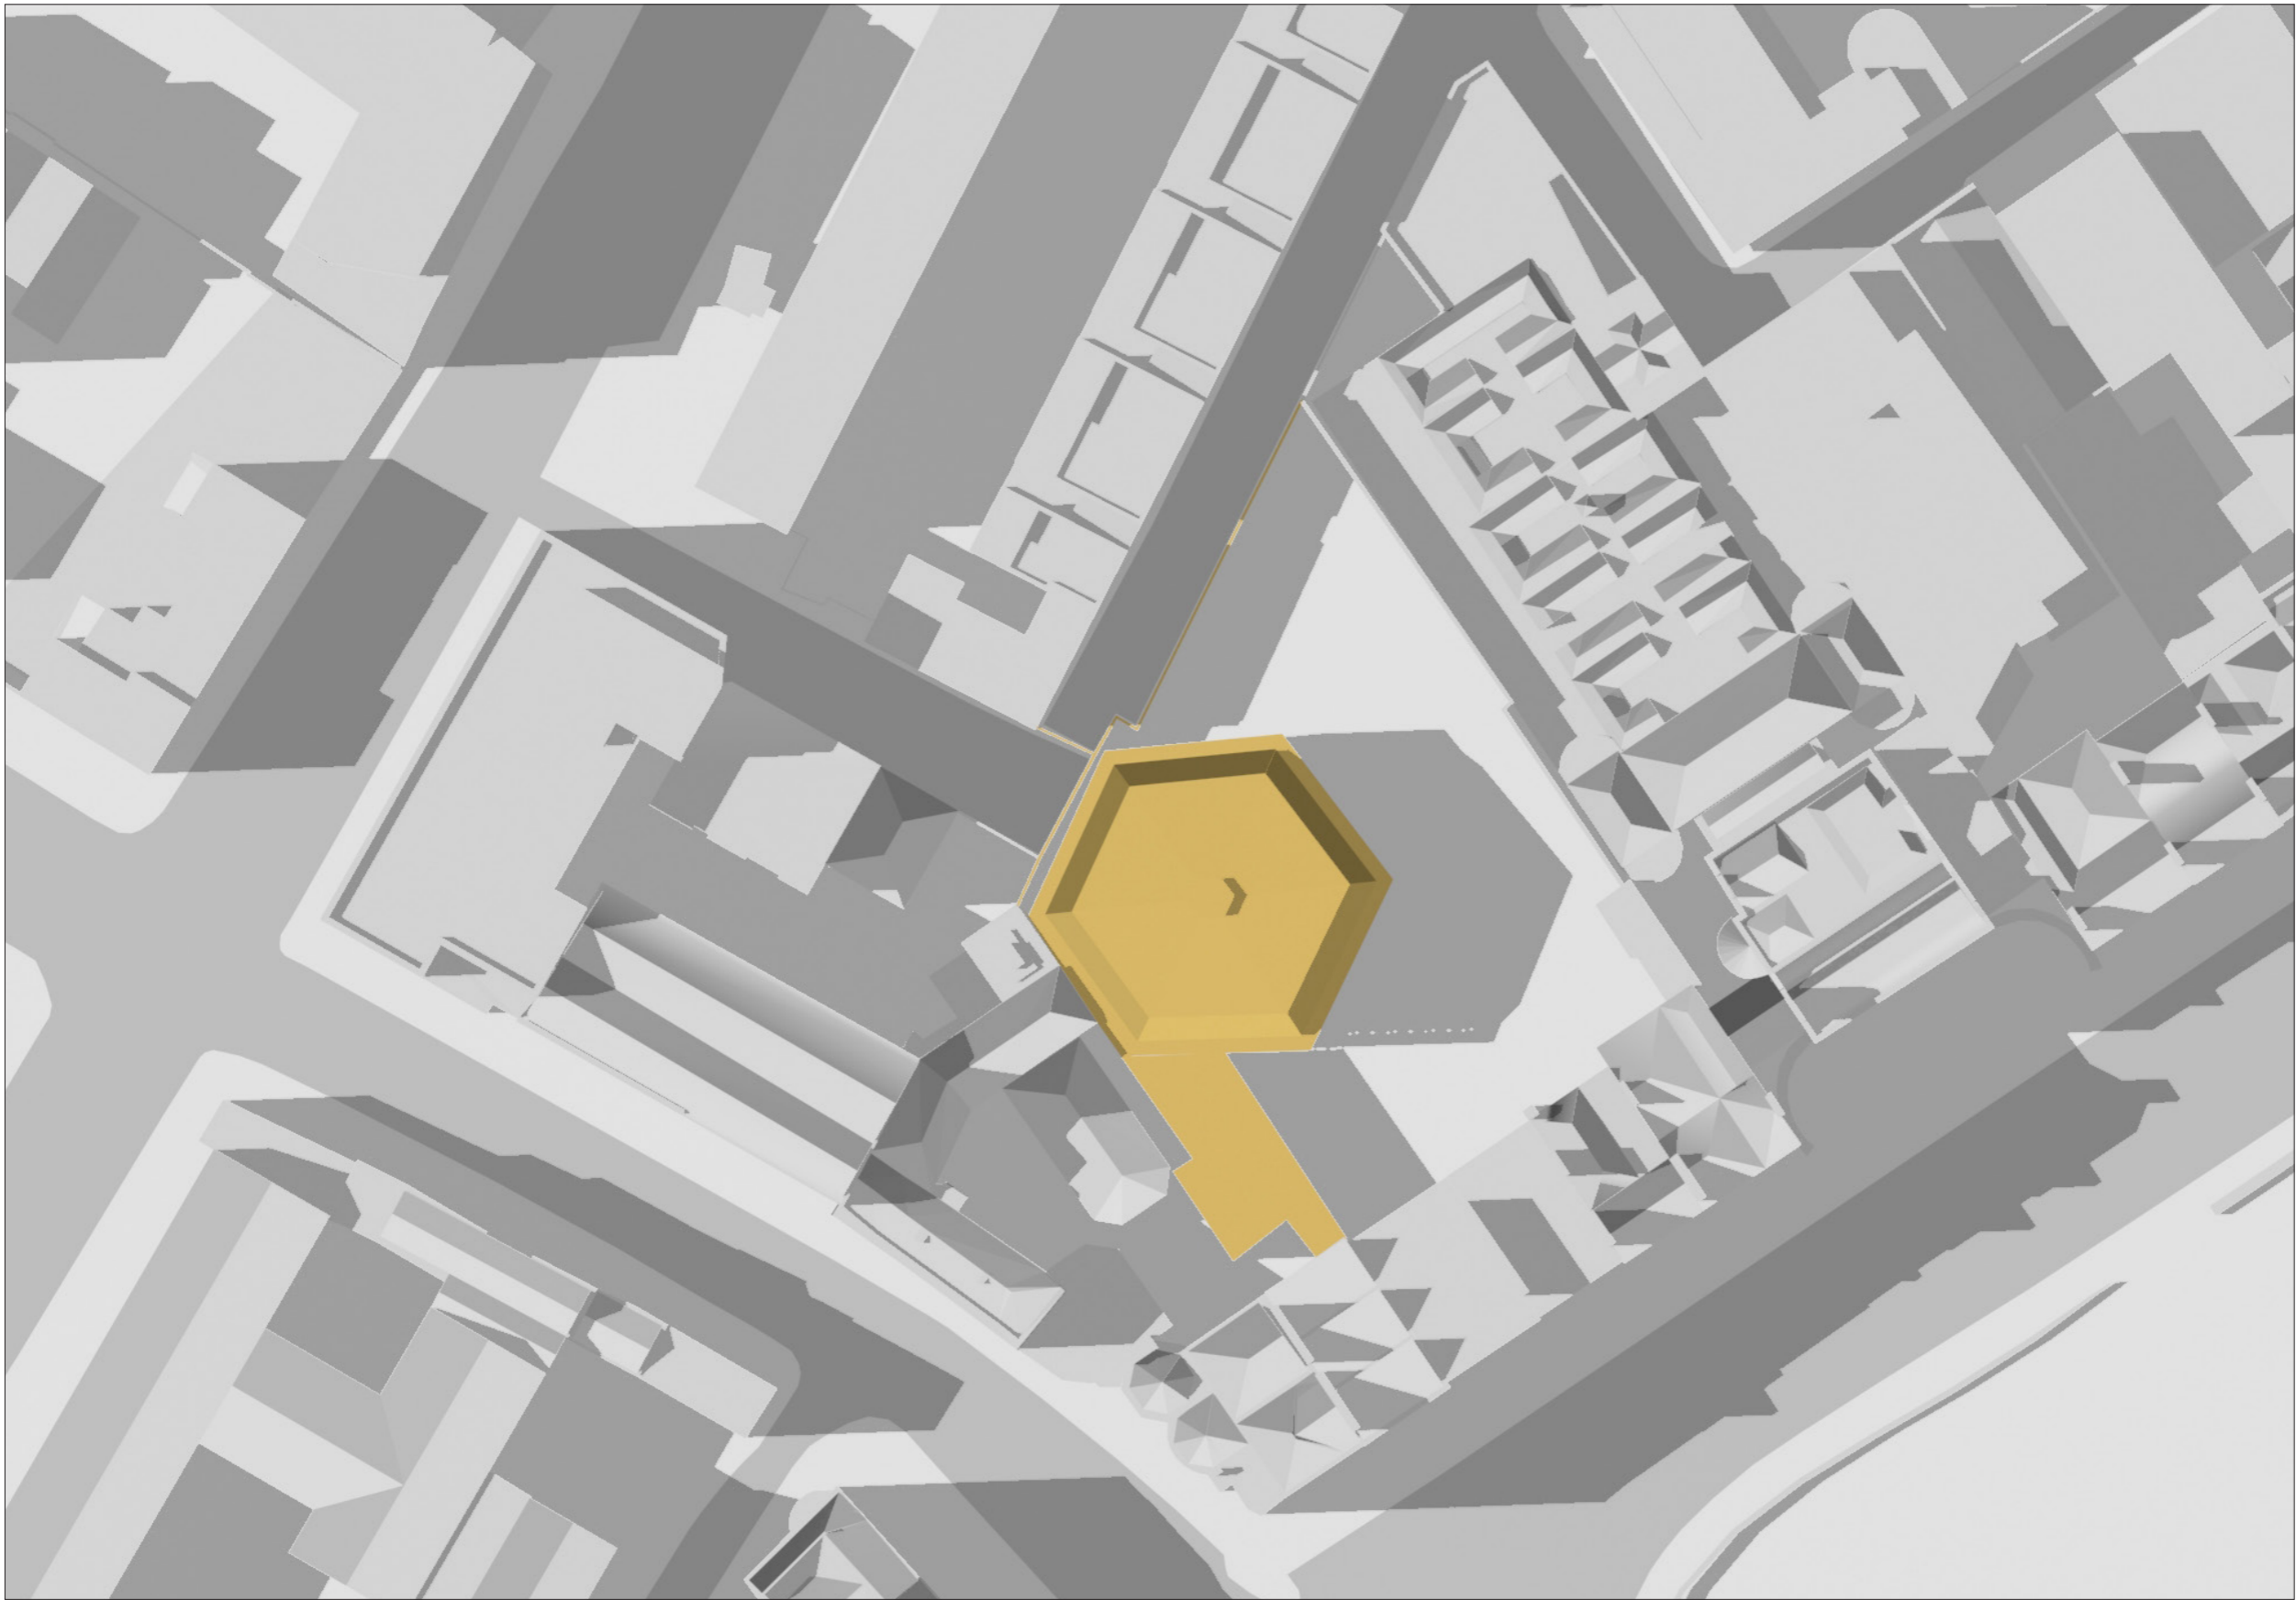

TIME :  
3.00 PM

SHADOW STUDY  
PROPOSED PARNELL SQUARE CULTURAL QUARTER DEVELOPMENT,  
PARNELL SQUARE, DUBLIN 1  
JULY 2018

DATE : JUNE 21ST - SUMMER SOLSTICE  
SUNRISE : 4.56 AM  
SUNSET : 9.56 PM

TIME :  
5.00 PM