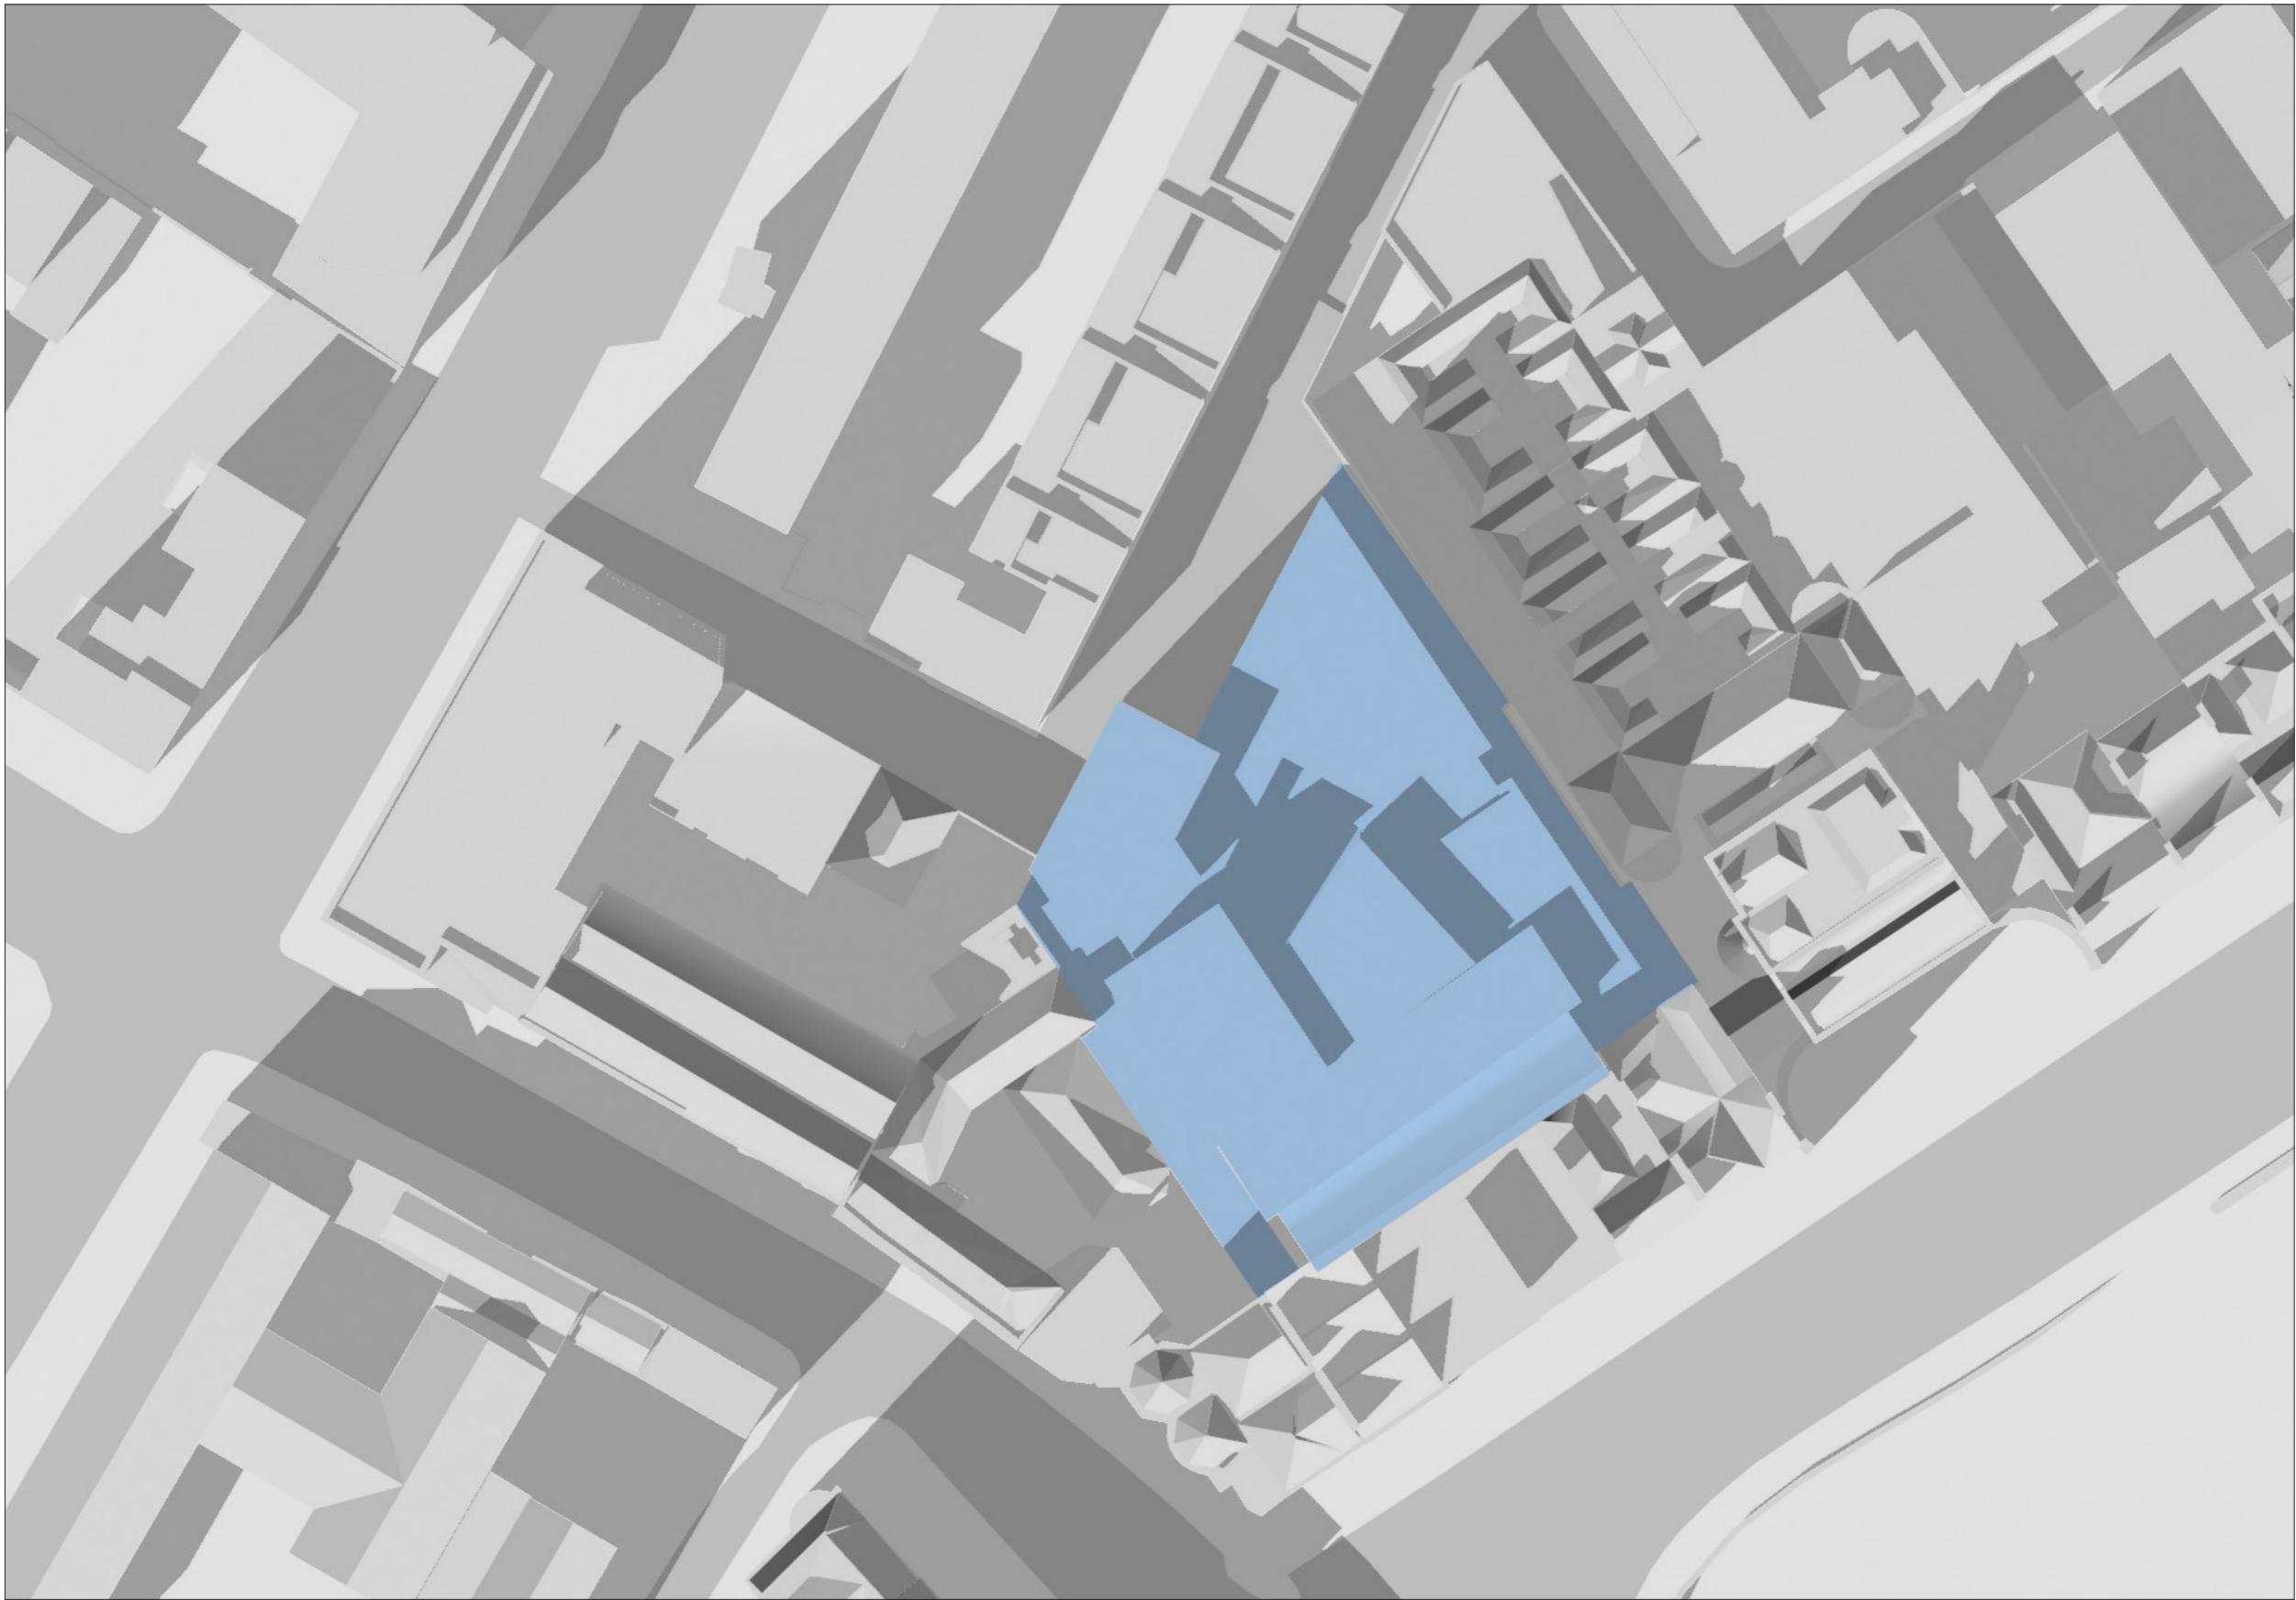

PROPOSED
DEVELOPMENT

OSI LICENCE No. AR 0087018

SHADOW STUDY
PROPOSED PARNELL SQUARE CULTURAL QUARTER DEVELOPMENT,
PARNELL SQUARE, DUBLIN 1
JULY 2018

DATE : MARCH 21ST - EQUINOX
SUNRISE : 6.25 AM
SUNSET : 6.40 PM

TIME :
3.00 PM