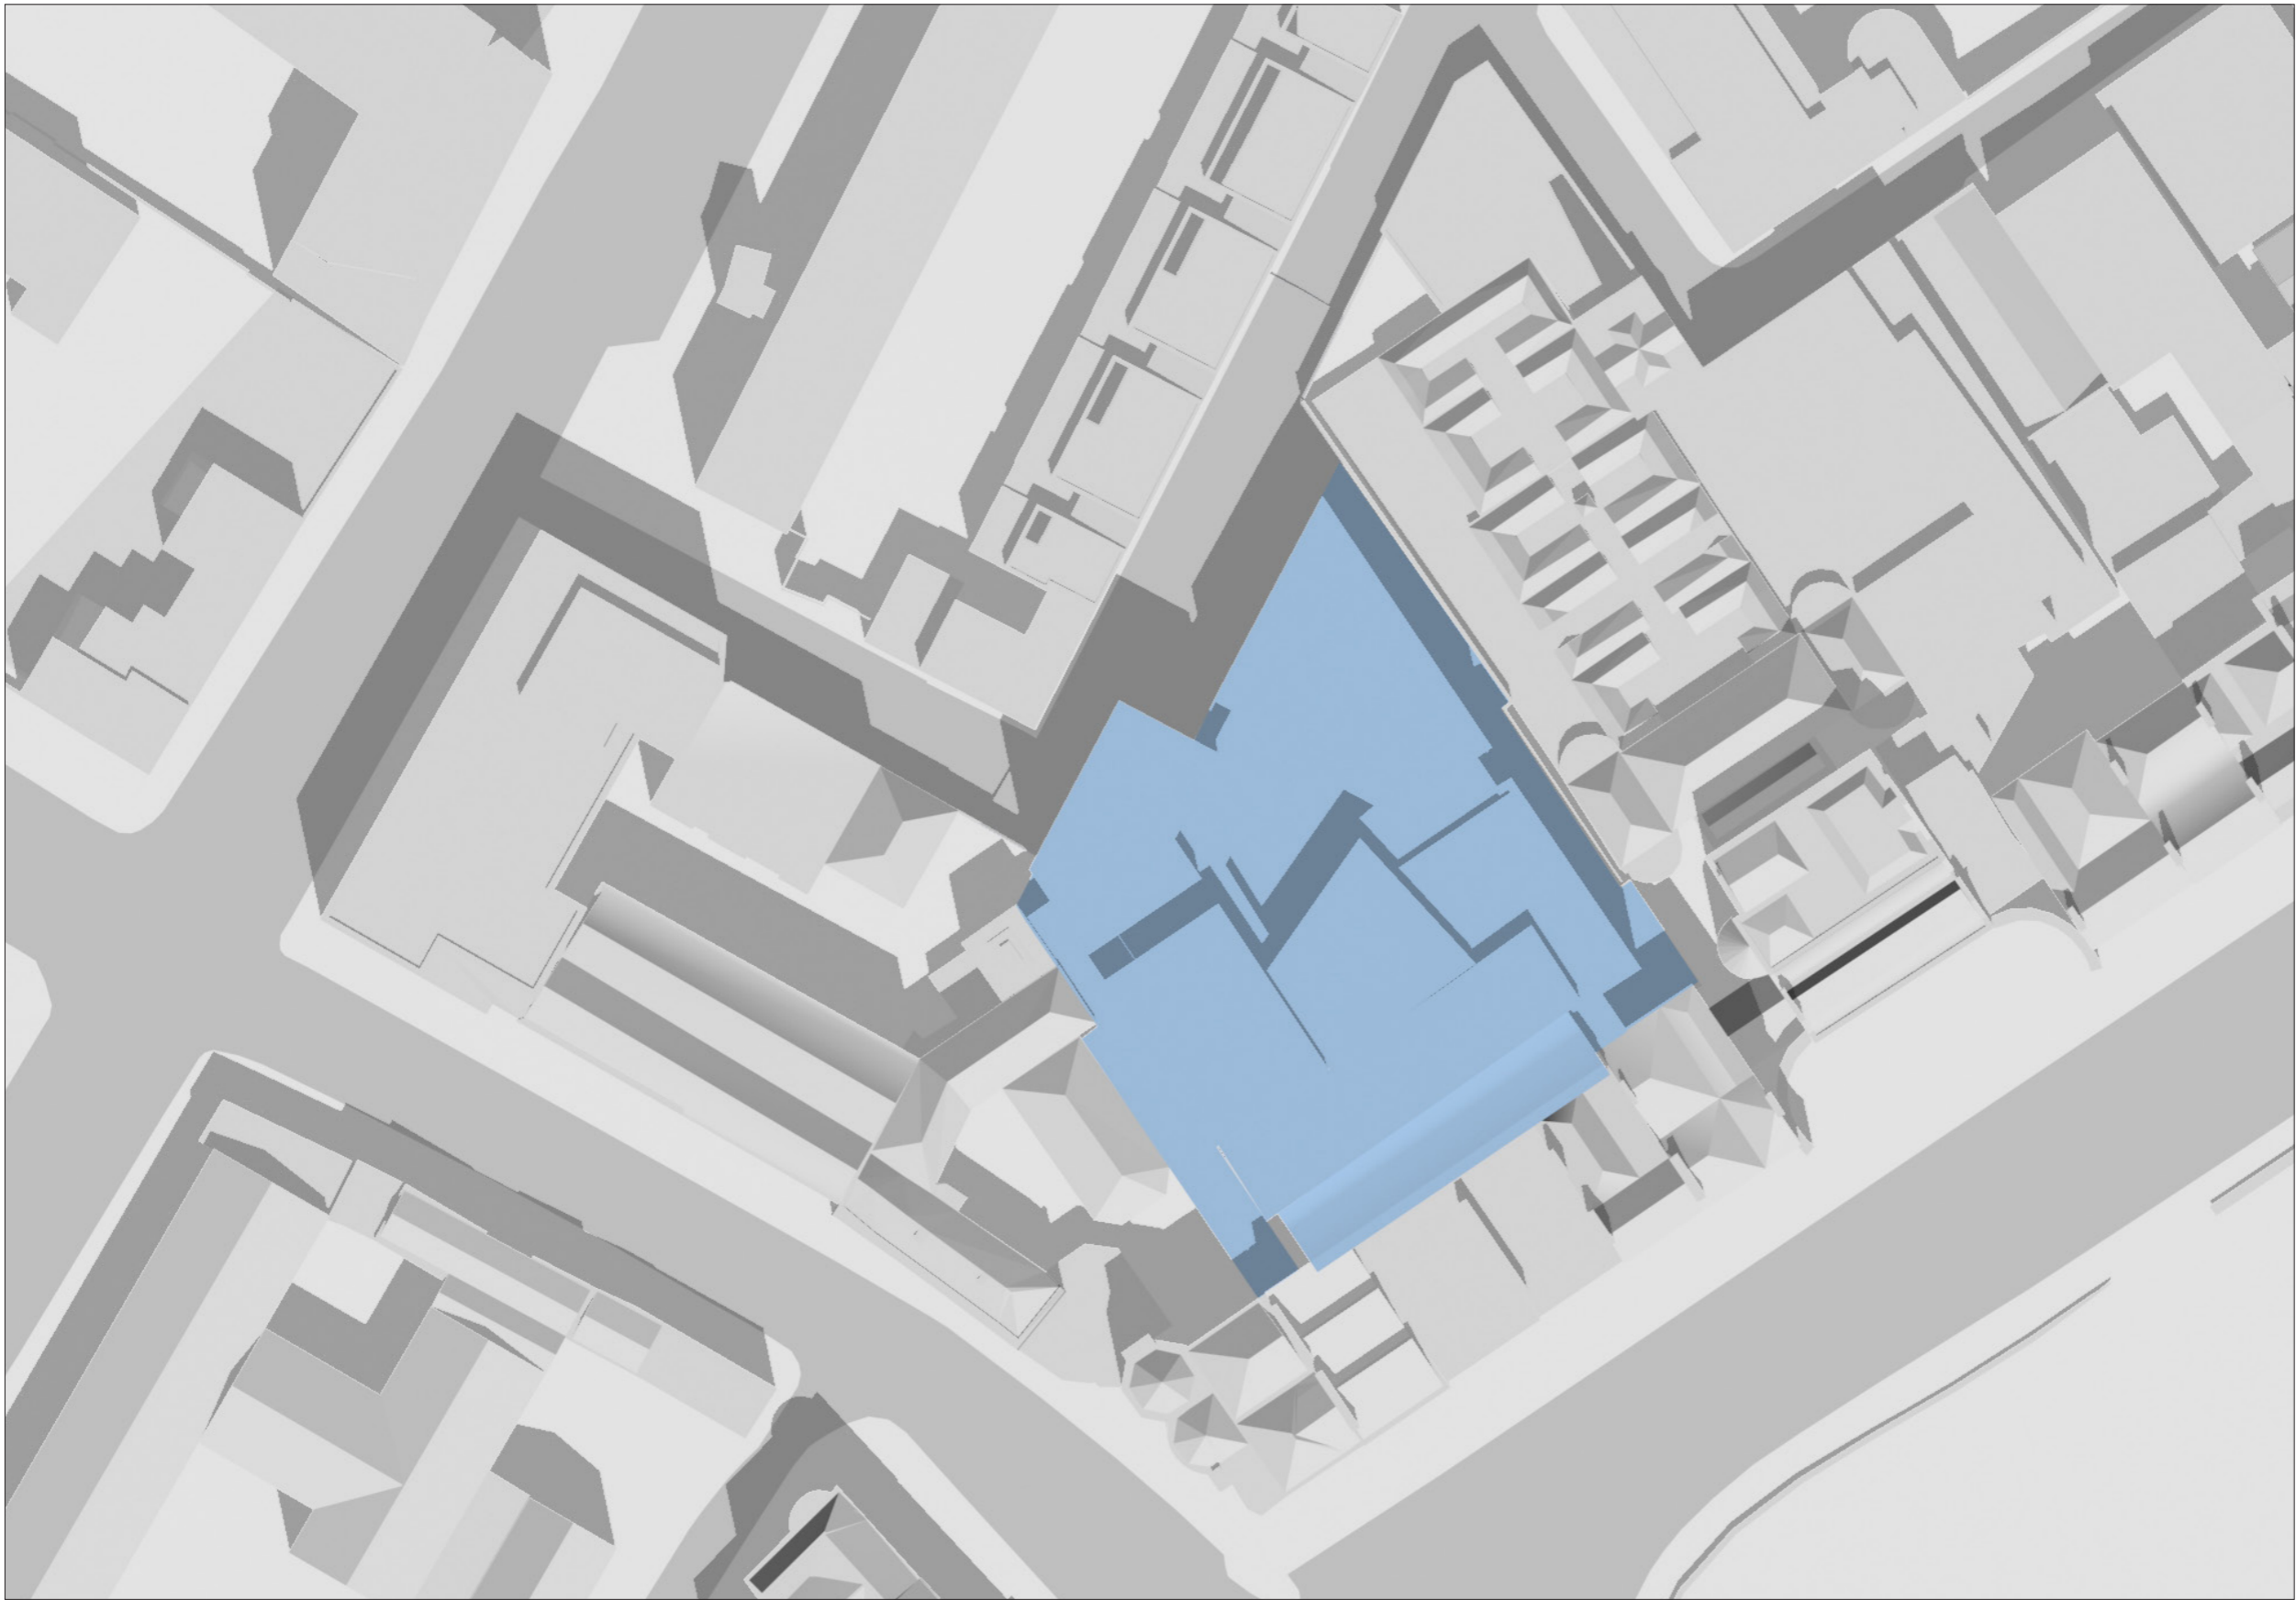

PROPOSED
DEVELOPMENT

OSI LICENCE No. AR 0087018

SHADOW STUDY
PROPOSED PARNELL SQUARE CULTURAL QUARTER DEVELOPMENT,
PARNELL SQUARE, DUBLIN 1
JULY 2018

DATE : JUNE 21ST - SUMMER SOLSTICE
SUNRISE : 4.56 AM
SUNSET : 9.56 PM

TIME :
12.00 PM