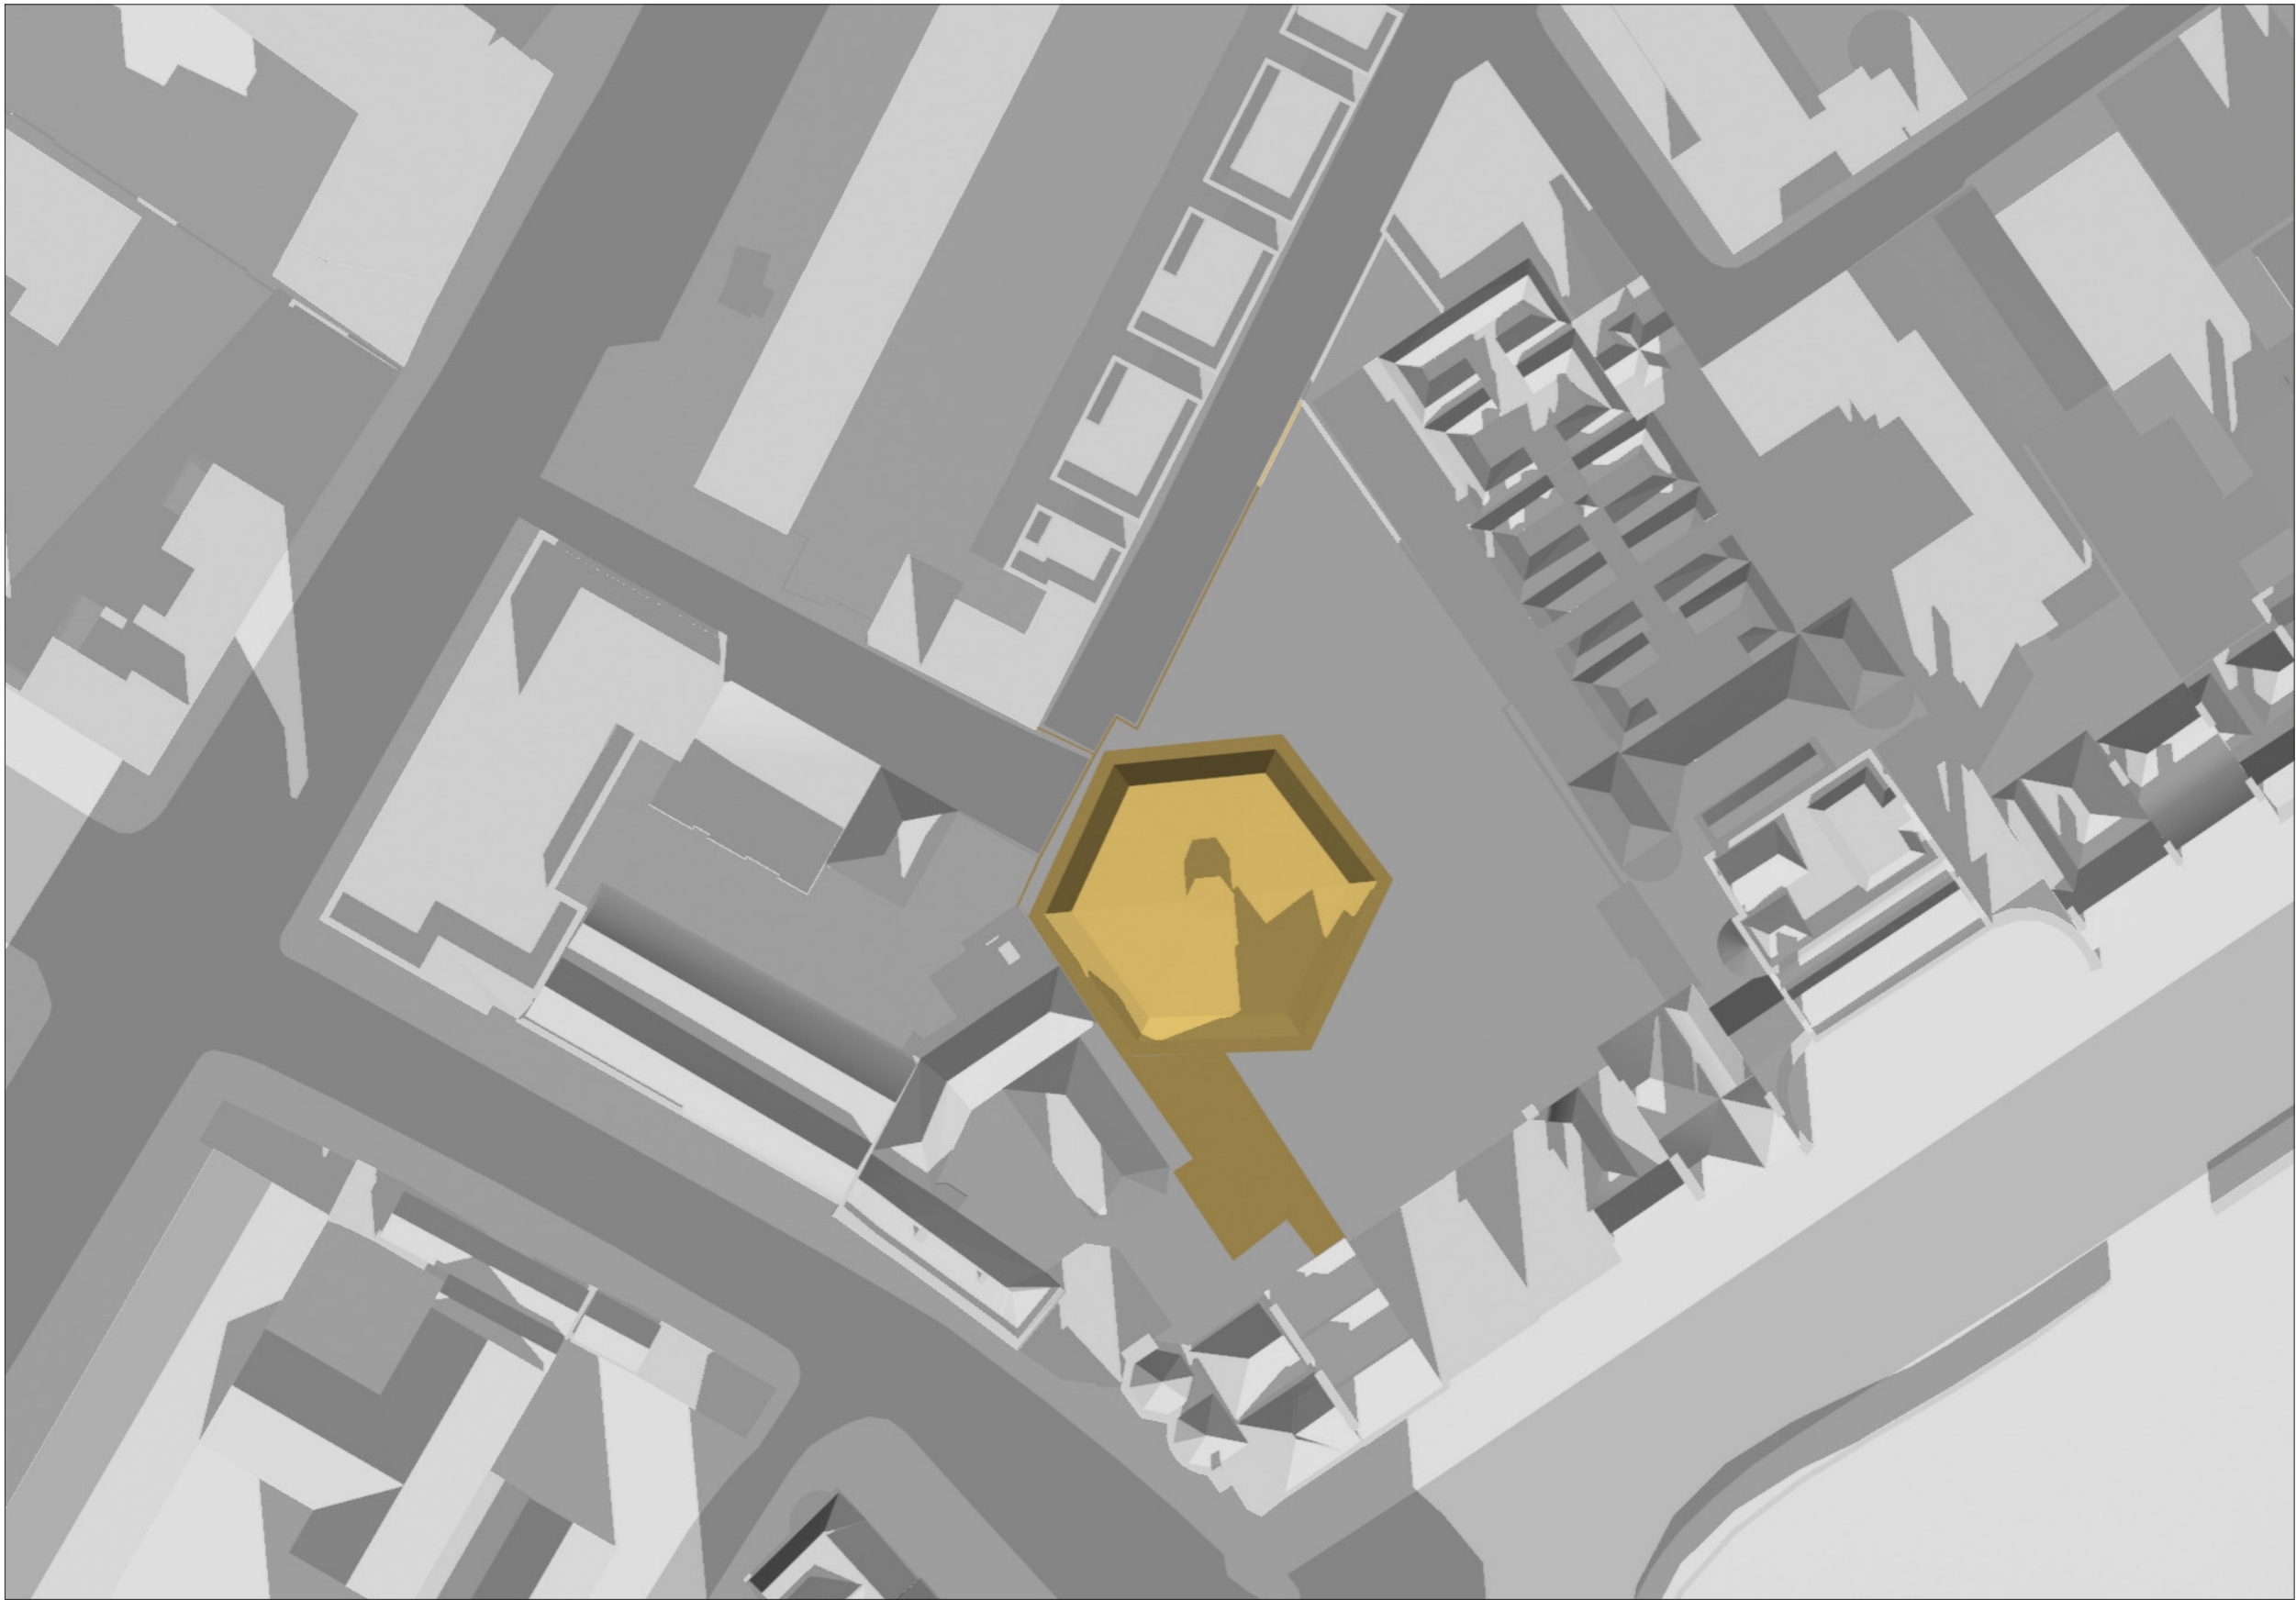

TIME :  
7.00 PM

SHADOW STUDY  
PROPOSED PARNELL SQUARE CULTURAL QUARTER DEVELOPMENT,  
PARNELL SQUARE, DUBLIN 1  
JULY 2018

DATE : DECEMBER 21ST - WINTER SOLSTICE  
SUNRISE : 8.38 AM  
SUNSET : 4.08 PM

TIME :  
10.30 AM

PROPOSED  
DEVELOPMENT

OSI LICENCE No. AR 0087018

SHADOW STUDY  
PROPOSED PARNELL SQUARE CULTURAL QUARTER DEVELOPMENT,  
PARNELL SQUARE, DUBLIN 1  
JULY 2018

DATE : DECEMBER 21ST - WINTER SOLSTICE  
SUNRISE : 8.38 AM  
SUNSET : 4.08 PM

TIME :  
10.30 AM

SHADOW STUDY  
PROPOSED PARNELL SQUARE CULTURAL QUARTER DEVELOPMENT,  
PARNELL SQUARE, DUBLIN 1  
JULY 2018

DATE : DECEMBER 21ST - WINTER SOLSTICE  
SUNRISE : 8.38 AM  
SUNSET : 4.08 PM