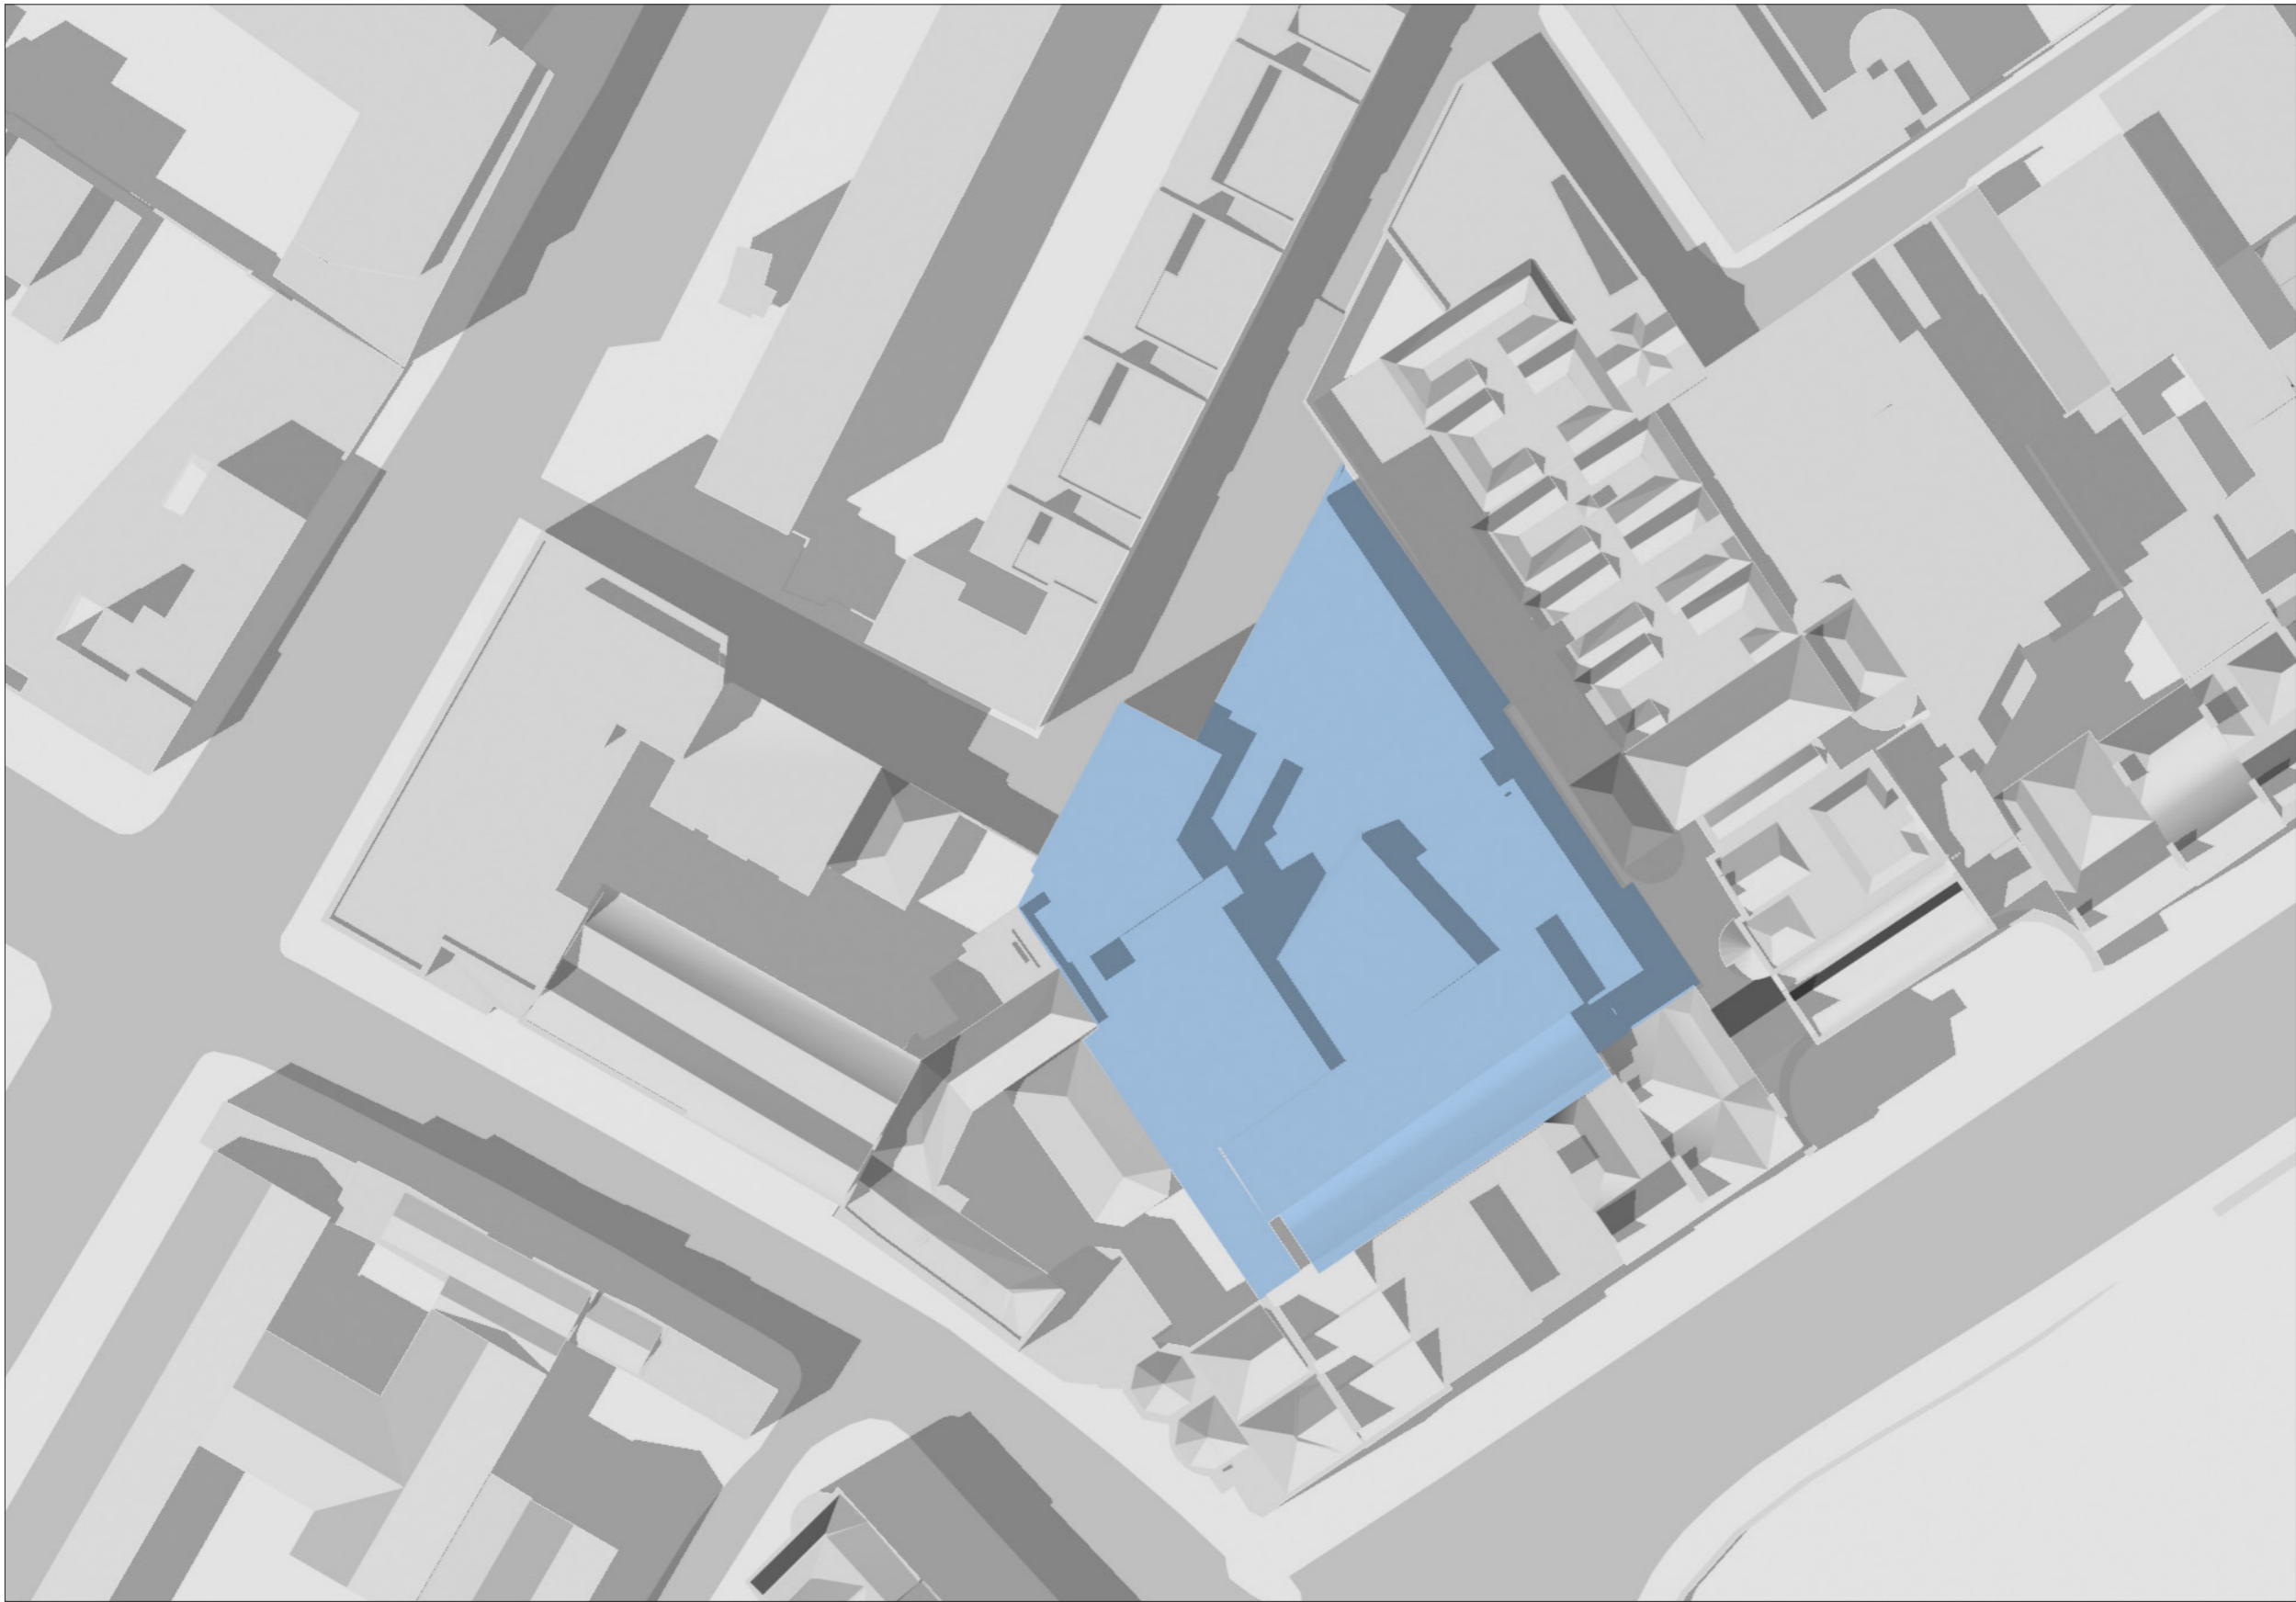

PROPOSED
DEVELOPMENT

OSI LICENCE No. AR 0087018

SHADOW STUDY
PROPOSED PARNELL SQUARE CULTURAL QUARTER DEVELOPMENT,
PARNELL SQUARE, DUBLIN 1
JULY 2018

DATE : JUNE 21ST - SUMMER SOLSTICE
SUNRISE : 4.56 AM
SUNSET : 9.56 PM

TIME :
3.00 PM