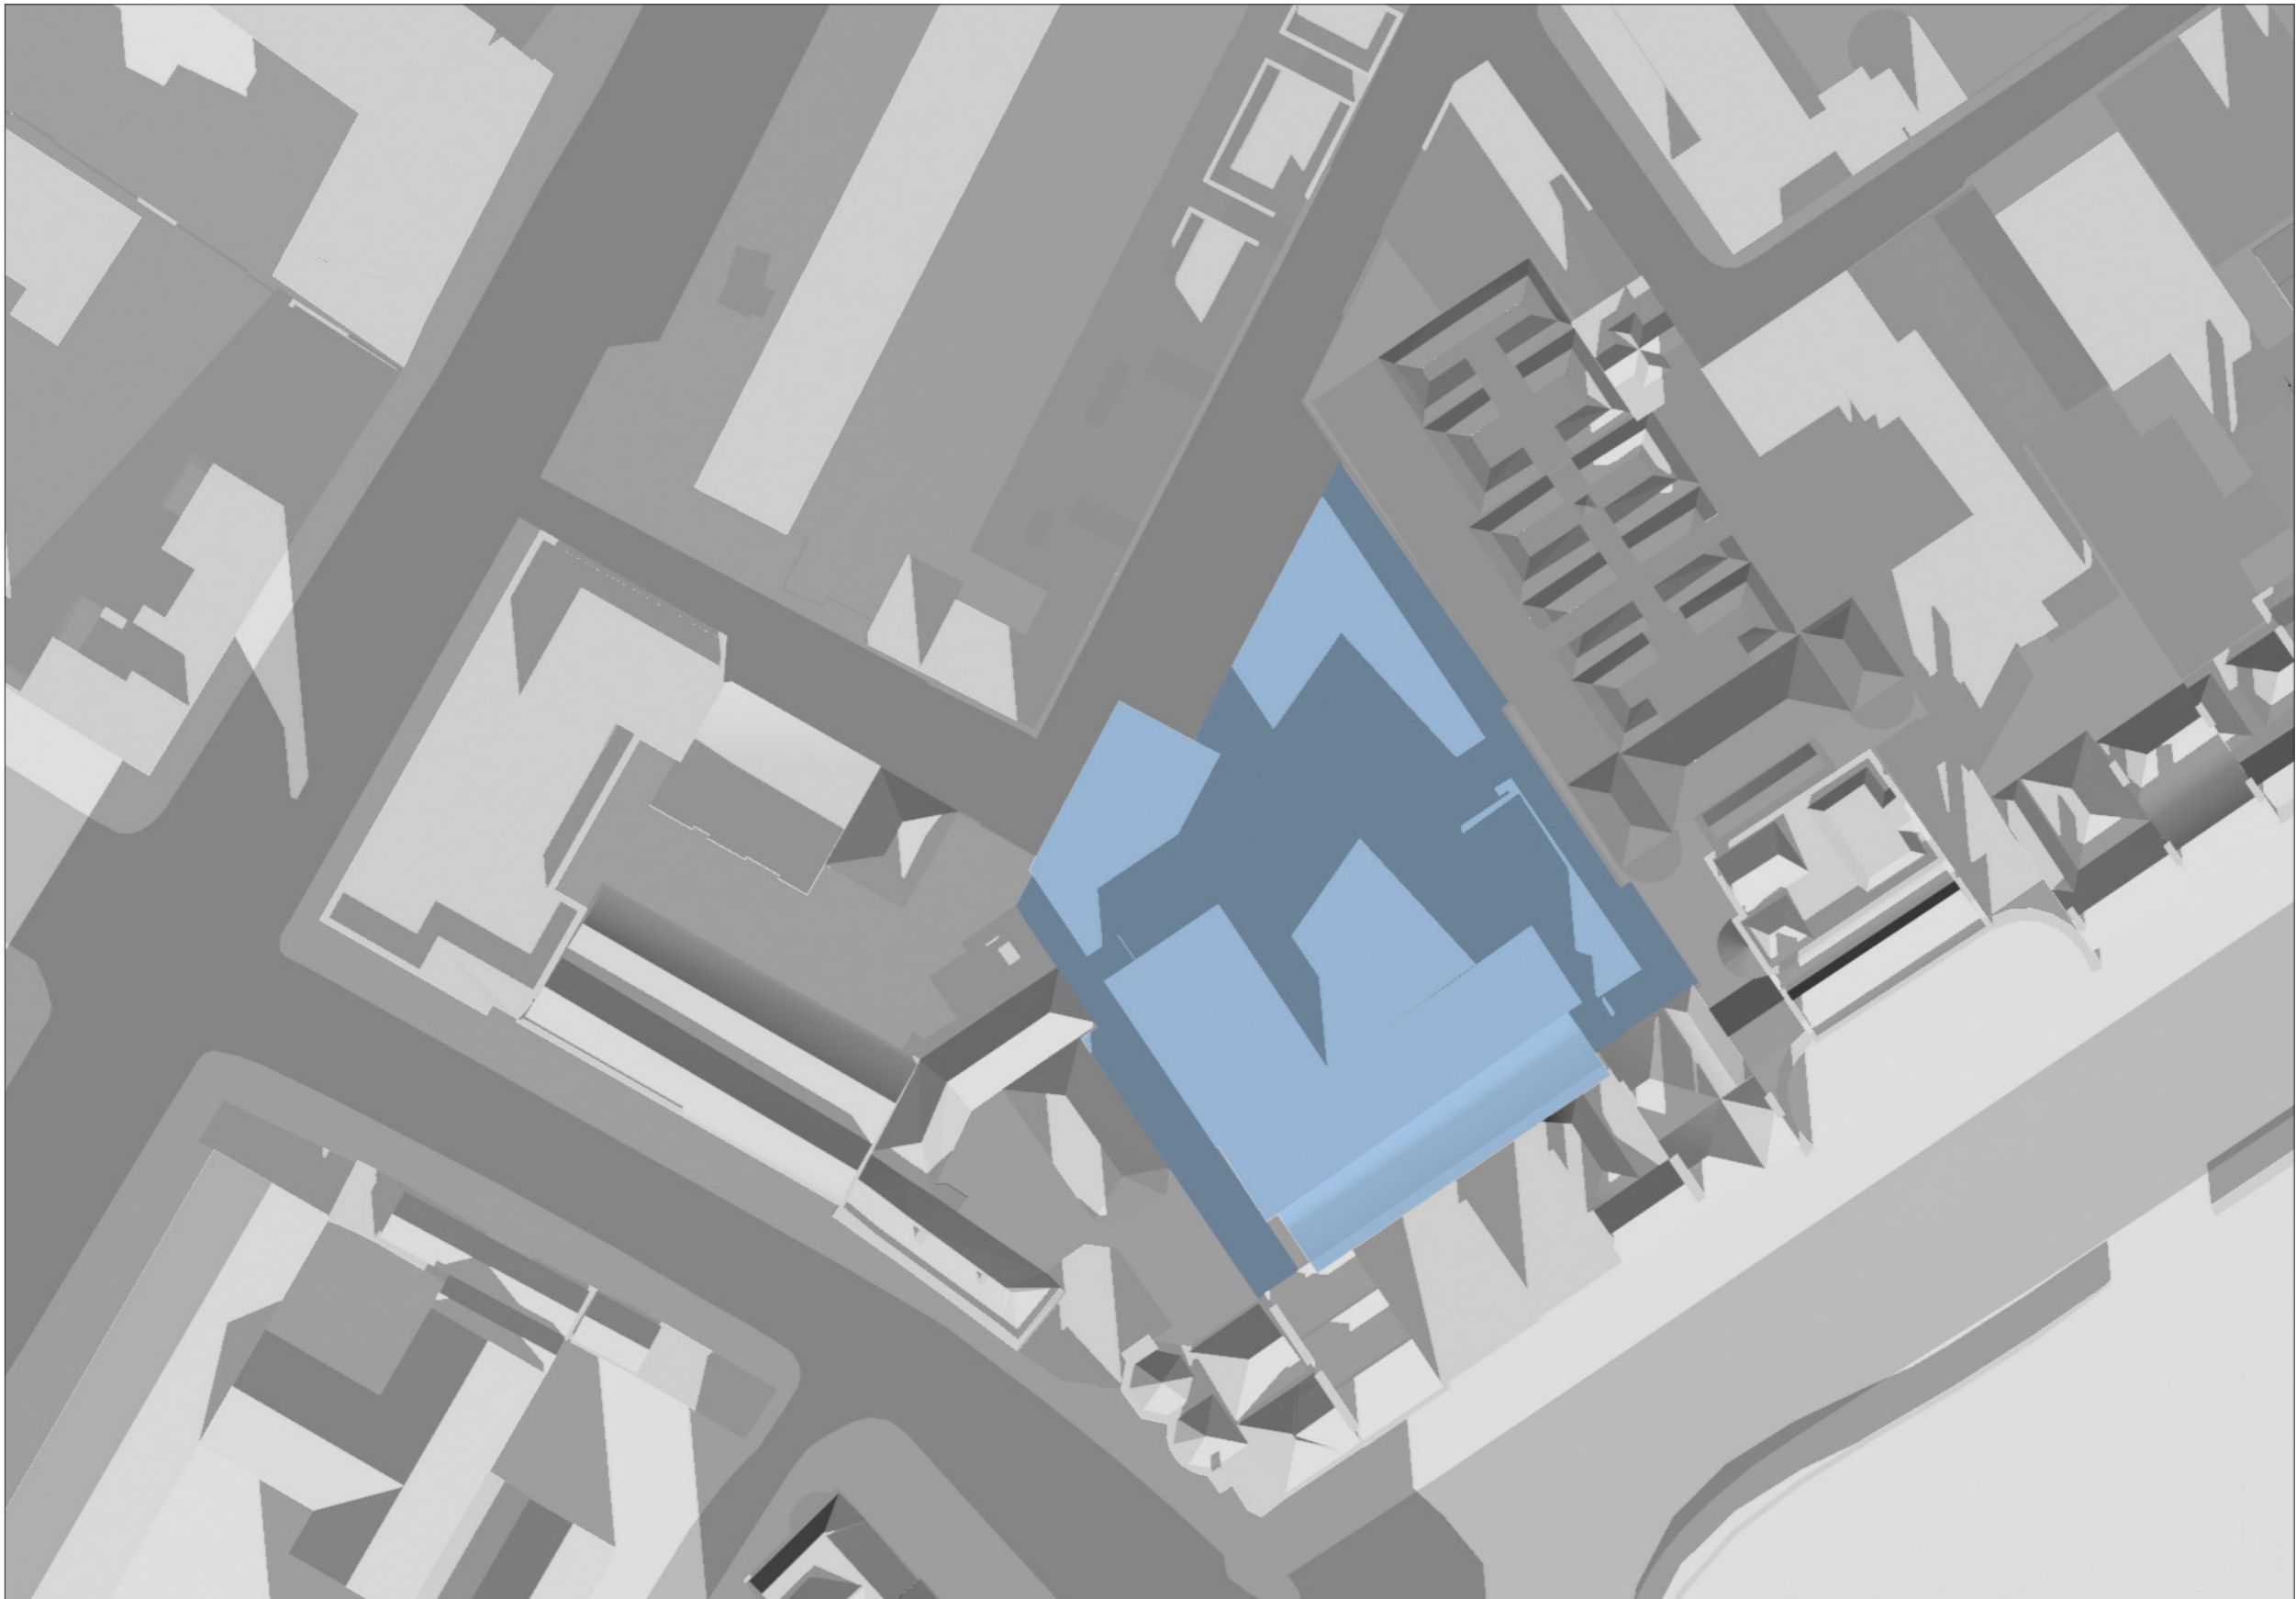

TIME :  
10.30 AM

SHADOW STUDY  
PROPOSED PARNELL SQUARE CULTURAL QUARTER DEVELOPMENT,  
PARNELL SQUARE, DUBLIN 1  
JULY 2018

DATE : DECEMBER 21ST - WINTER SOLSTICE  
SUNRISE : 8.38 AM  
SUNSET : 4.08 PM

TIME :  
12.00 PM

PROPOSED  
DEVELOPMENT

OSI LICENCE No.AR 0087018

SHADOW STUDY  
PROPOSED PARNELL SQUARE CULTURAL QUARTER DEVELOPMENT,  
PARNELL SQUARE, DUBLIN 1  
JULY 2018

DATE : DECEMBER 21ST - WINTER SOLSTICE  
SUNRISE : 8.38 AM  
SUNSET : 4.08 PM

TIME :  
12.00 PM

SHADOW STUDY  
PROPOSED PARNELL SQUARE CULTURAL QUARTER DEVELOPMENT,  
PARNELL SQUARE, DUBLIN 1  
JULY 2018

DATE : DECEMBER 21ST - WINTER SOLSTICE  
SUNRISE : 8.38 AM  
SUNSET : 4.08 PM