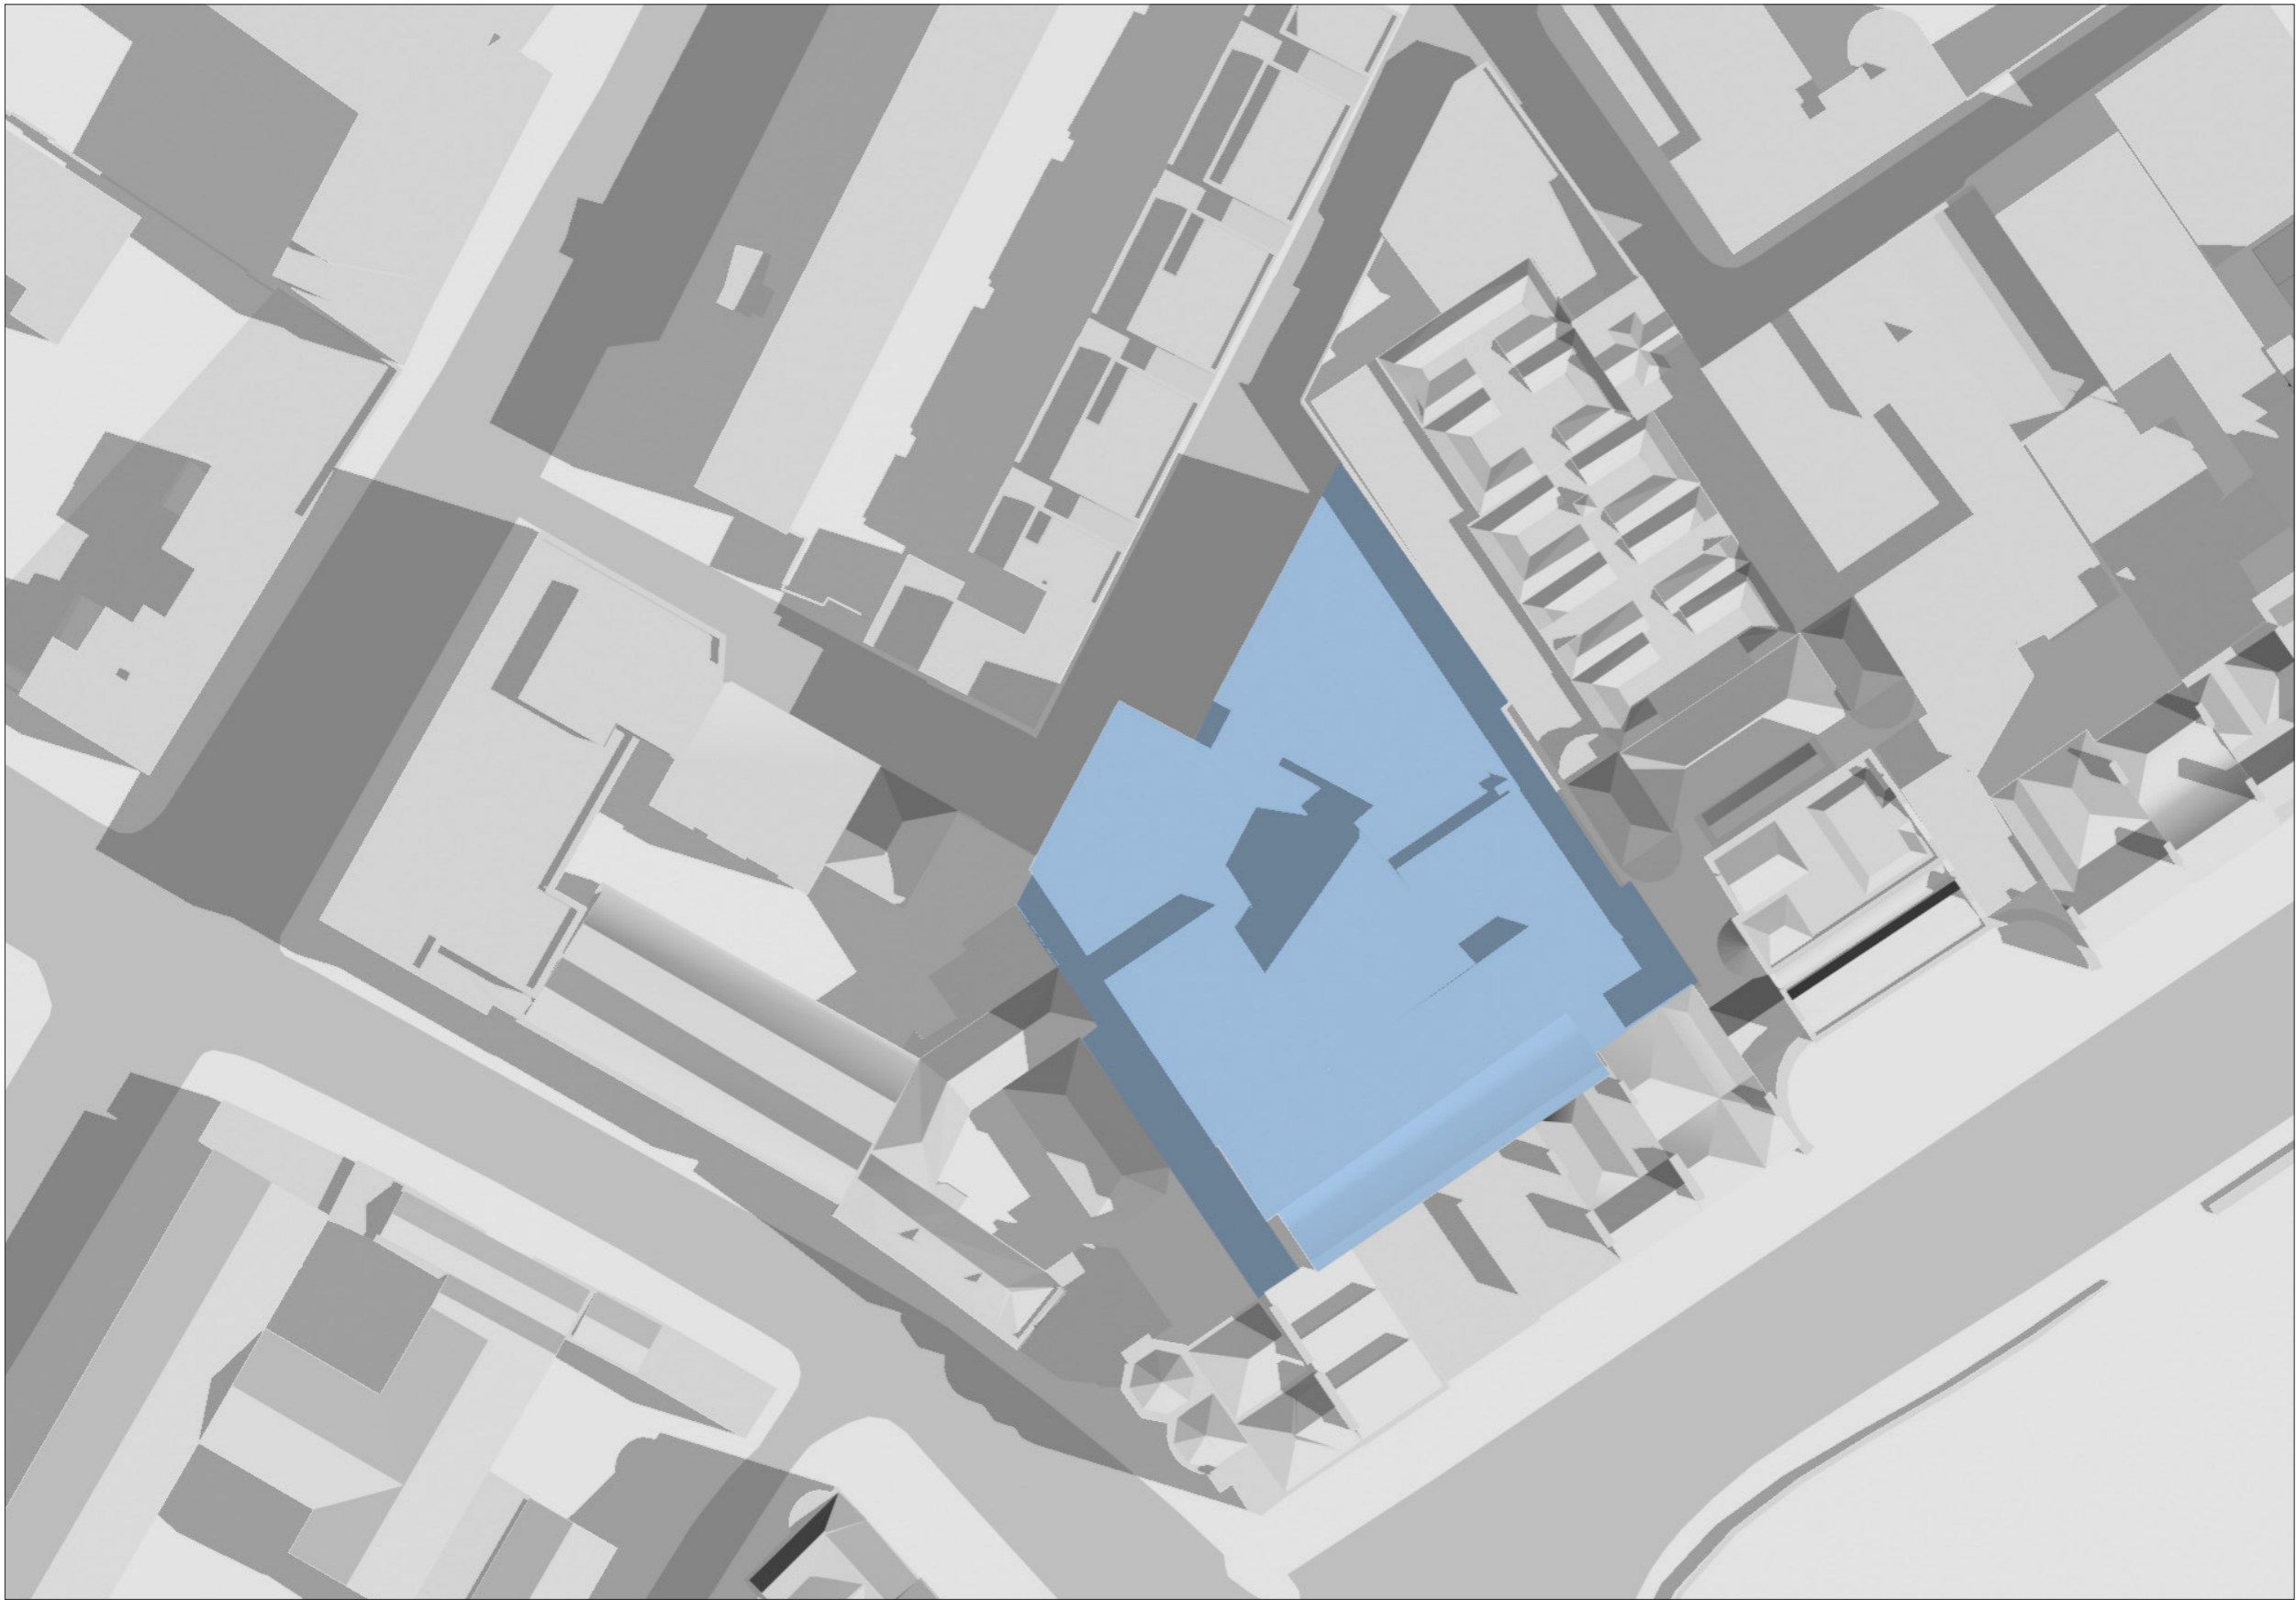

PROPOSED
DEVELOPMENT

OSI LICENCE No.AR 0087018

SHADOW STUDY
PROPOSED PARNELL SQUARE CULTURAL QUARTER DEVELOPMENT,
PARNELL SQUARE, DUBLIN 1
JULY 2018

DATE : JUNE 21ST - SUMMER SOLSTICE
SUNRISE : 4.56 AM
SUNSET : 9.56 PM

TIME :
9.00 AM