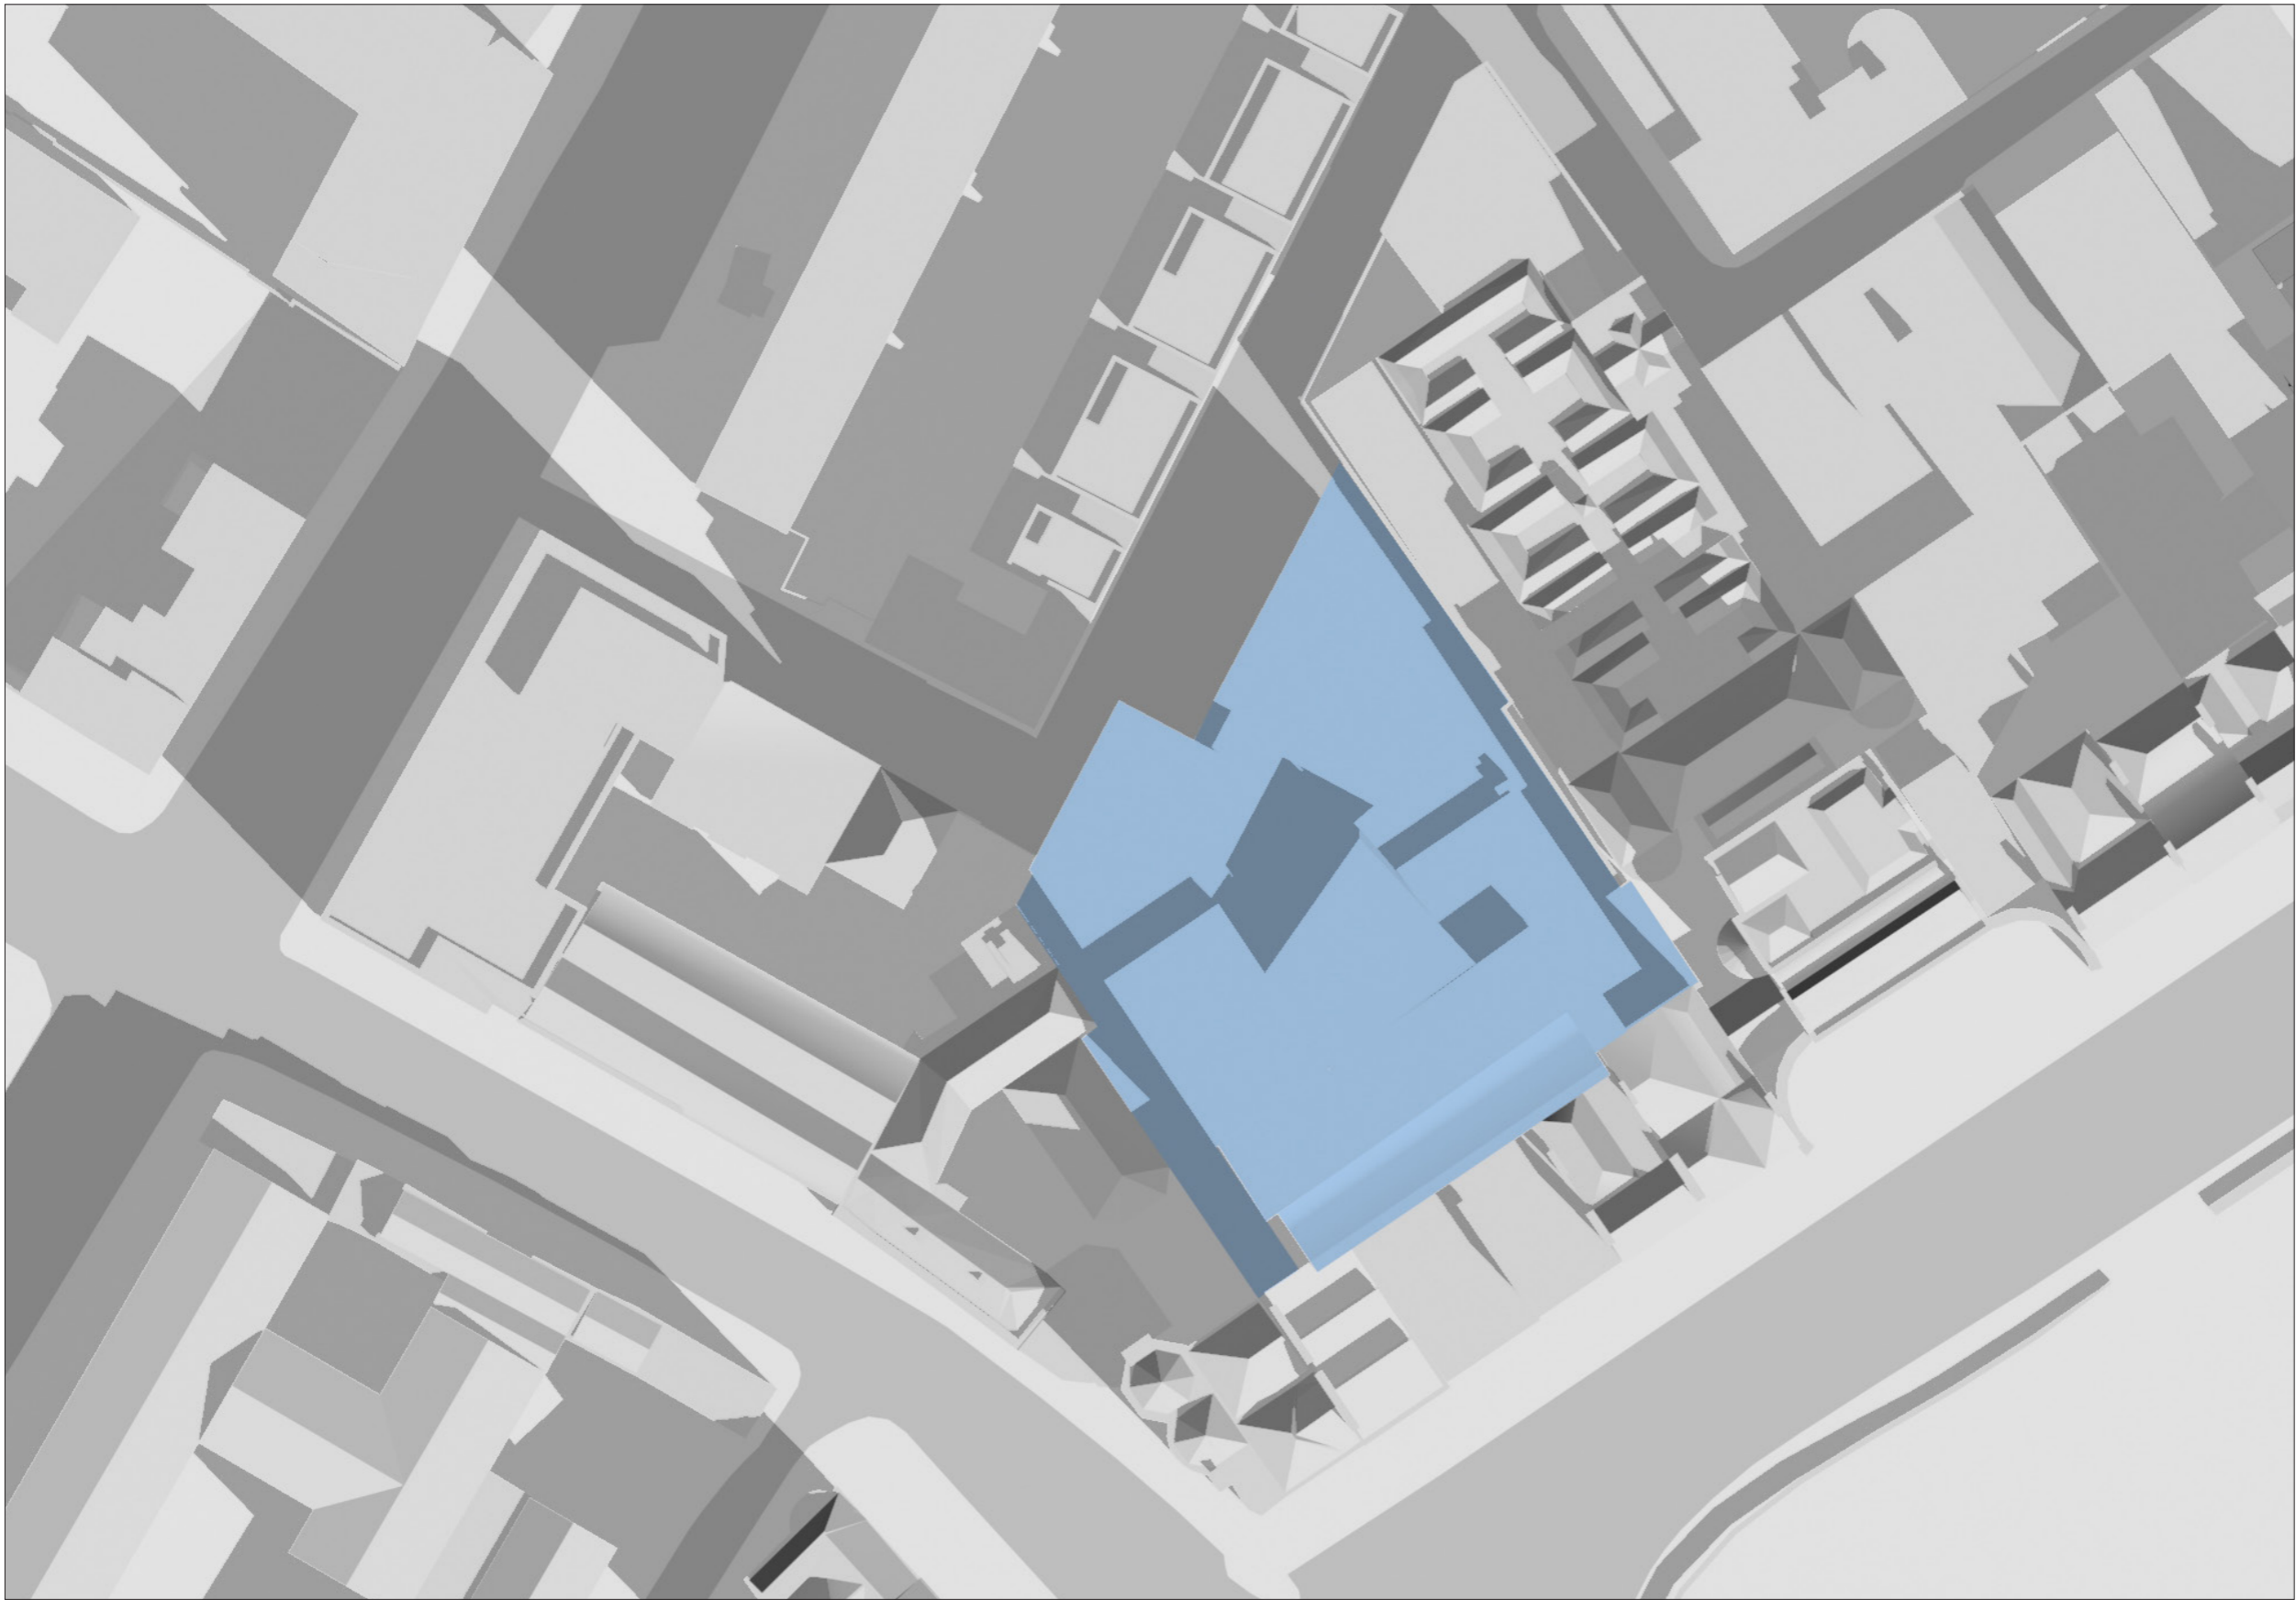

TIME :  
10.00 AM

PROPOSED  
DEVELOPMENT

OSI LICENCE No.AR 0087018

SHADOW STUDY  
PROPOSED PARNELL SQUARE CULTURAL QUARTER DEVELOPMENT,  
PARNELL SQUARE, DUBLIN 1  
JULY 2018

DATE : MARCH 21ST - EQUINOX  
SUNRISE : 6.25 AM  
SUNSET : 6.40 PM