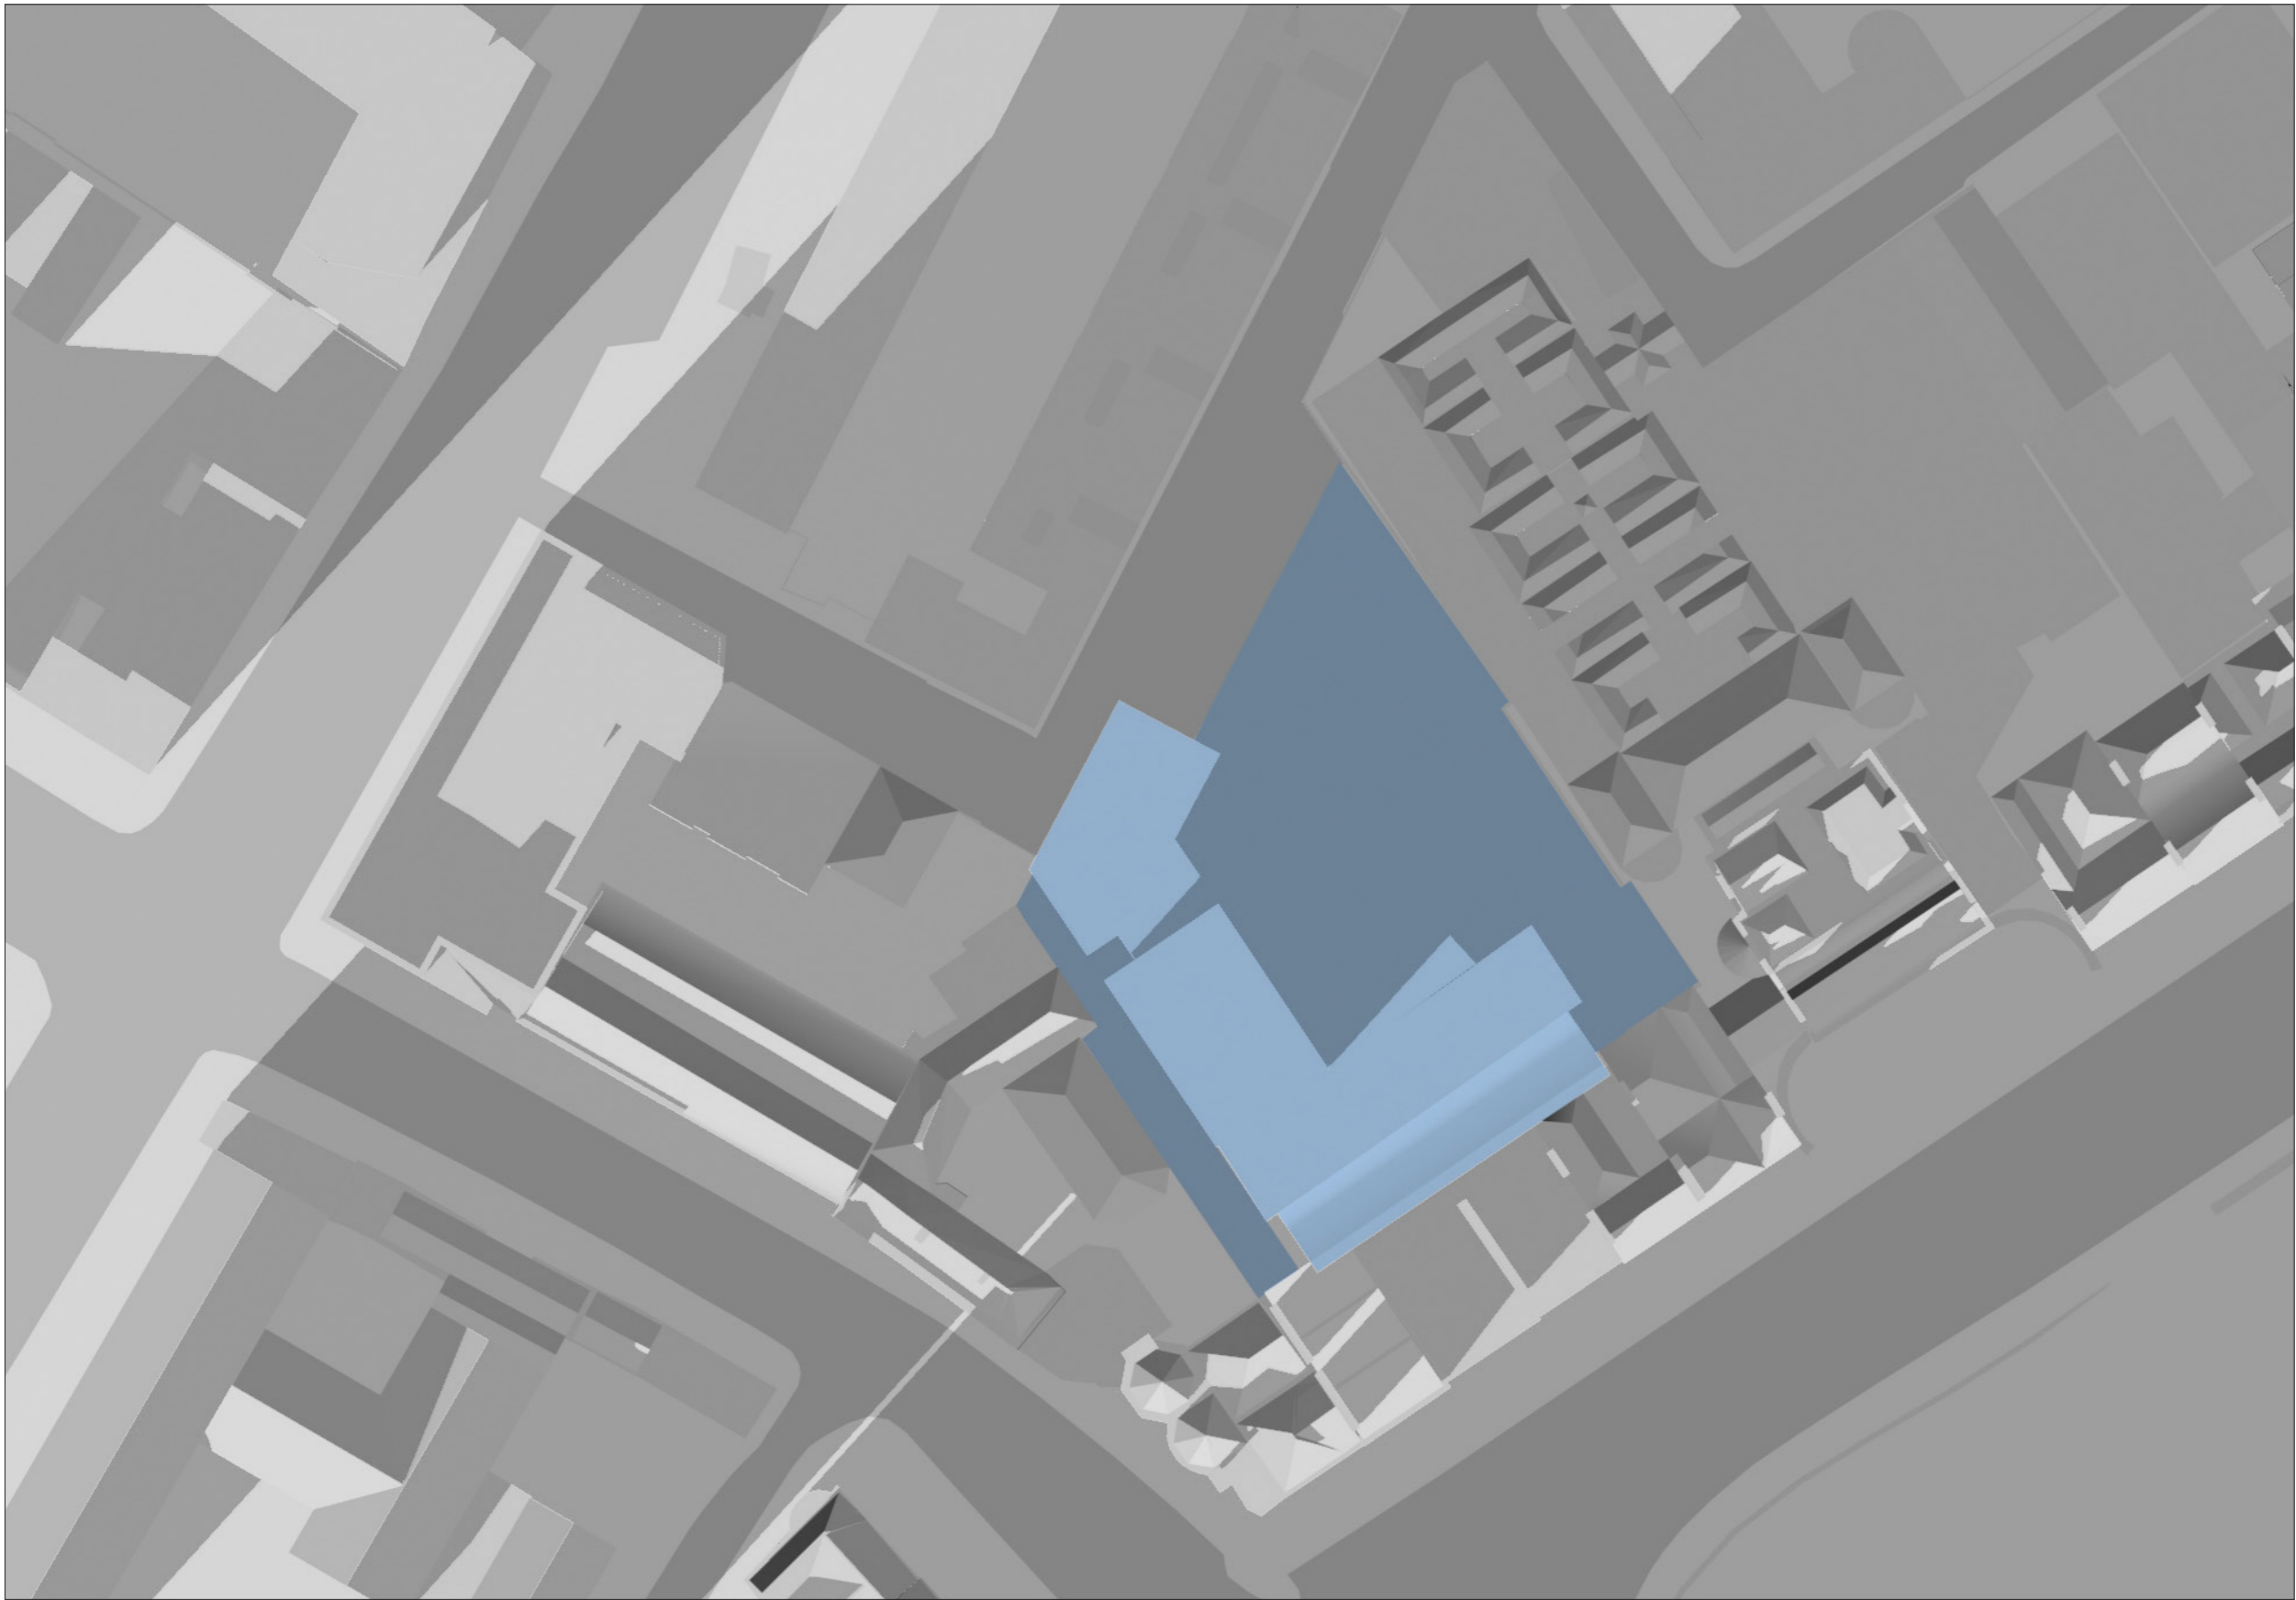

TIME :  
12.00 PM

SHADOW STUDY  
PROPOSED PARNELL SQUARE CULTURAL QUARTER DEVELOPMENT,  
PARNELL SQUARE, DUBLIN 1  
JULY 2018

DATE : DECEMBER 21ST - WINTER SOLSTICE  
SUNRISE : 8.38 AM  
SUNSET : 4.08 PM

TIME :  
3.30 PM

PROPOSED  
DEVELOPMENT

OSI LICENCE No. AR 0087018

SHADOW STUDY  
PROPOSED PARNELL SQUARE CULTURAL QUARTER DEVELOPMENT,  
PARNELL SQUARE, DUBLIN 1  
JULY 2018

DATE : DECEMBER 21ST - WINTER SOLSTICE  
SUNRISE : 8.38 AM  
SUNSET : 4.08 PM