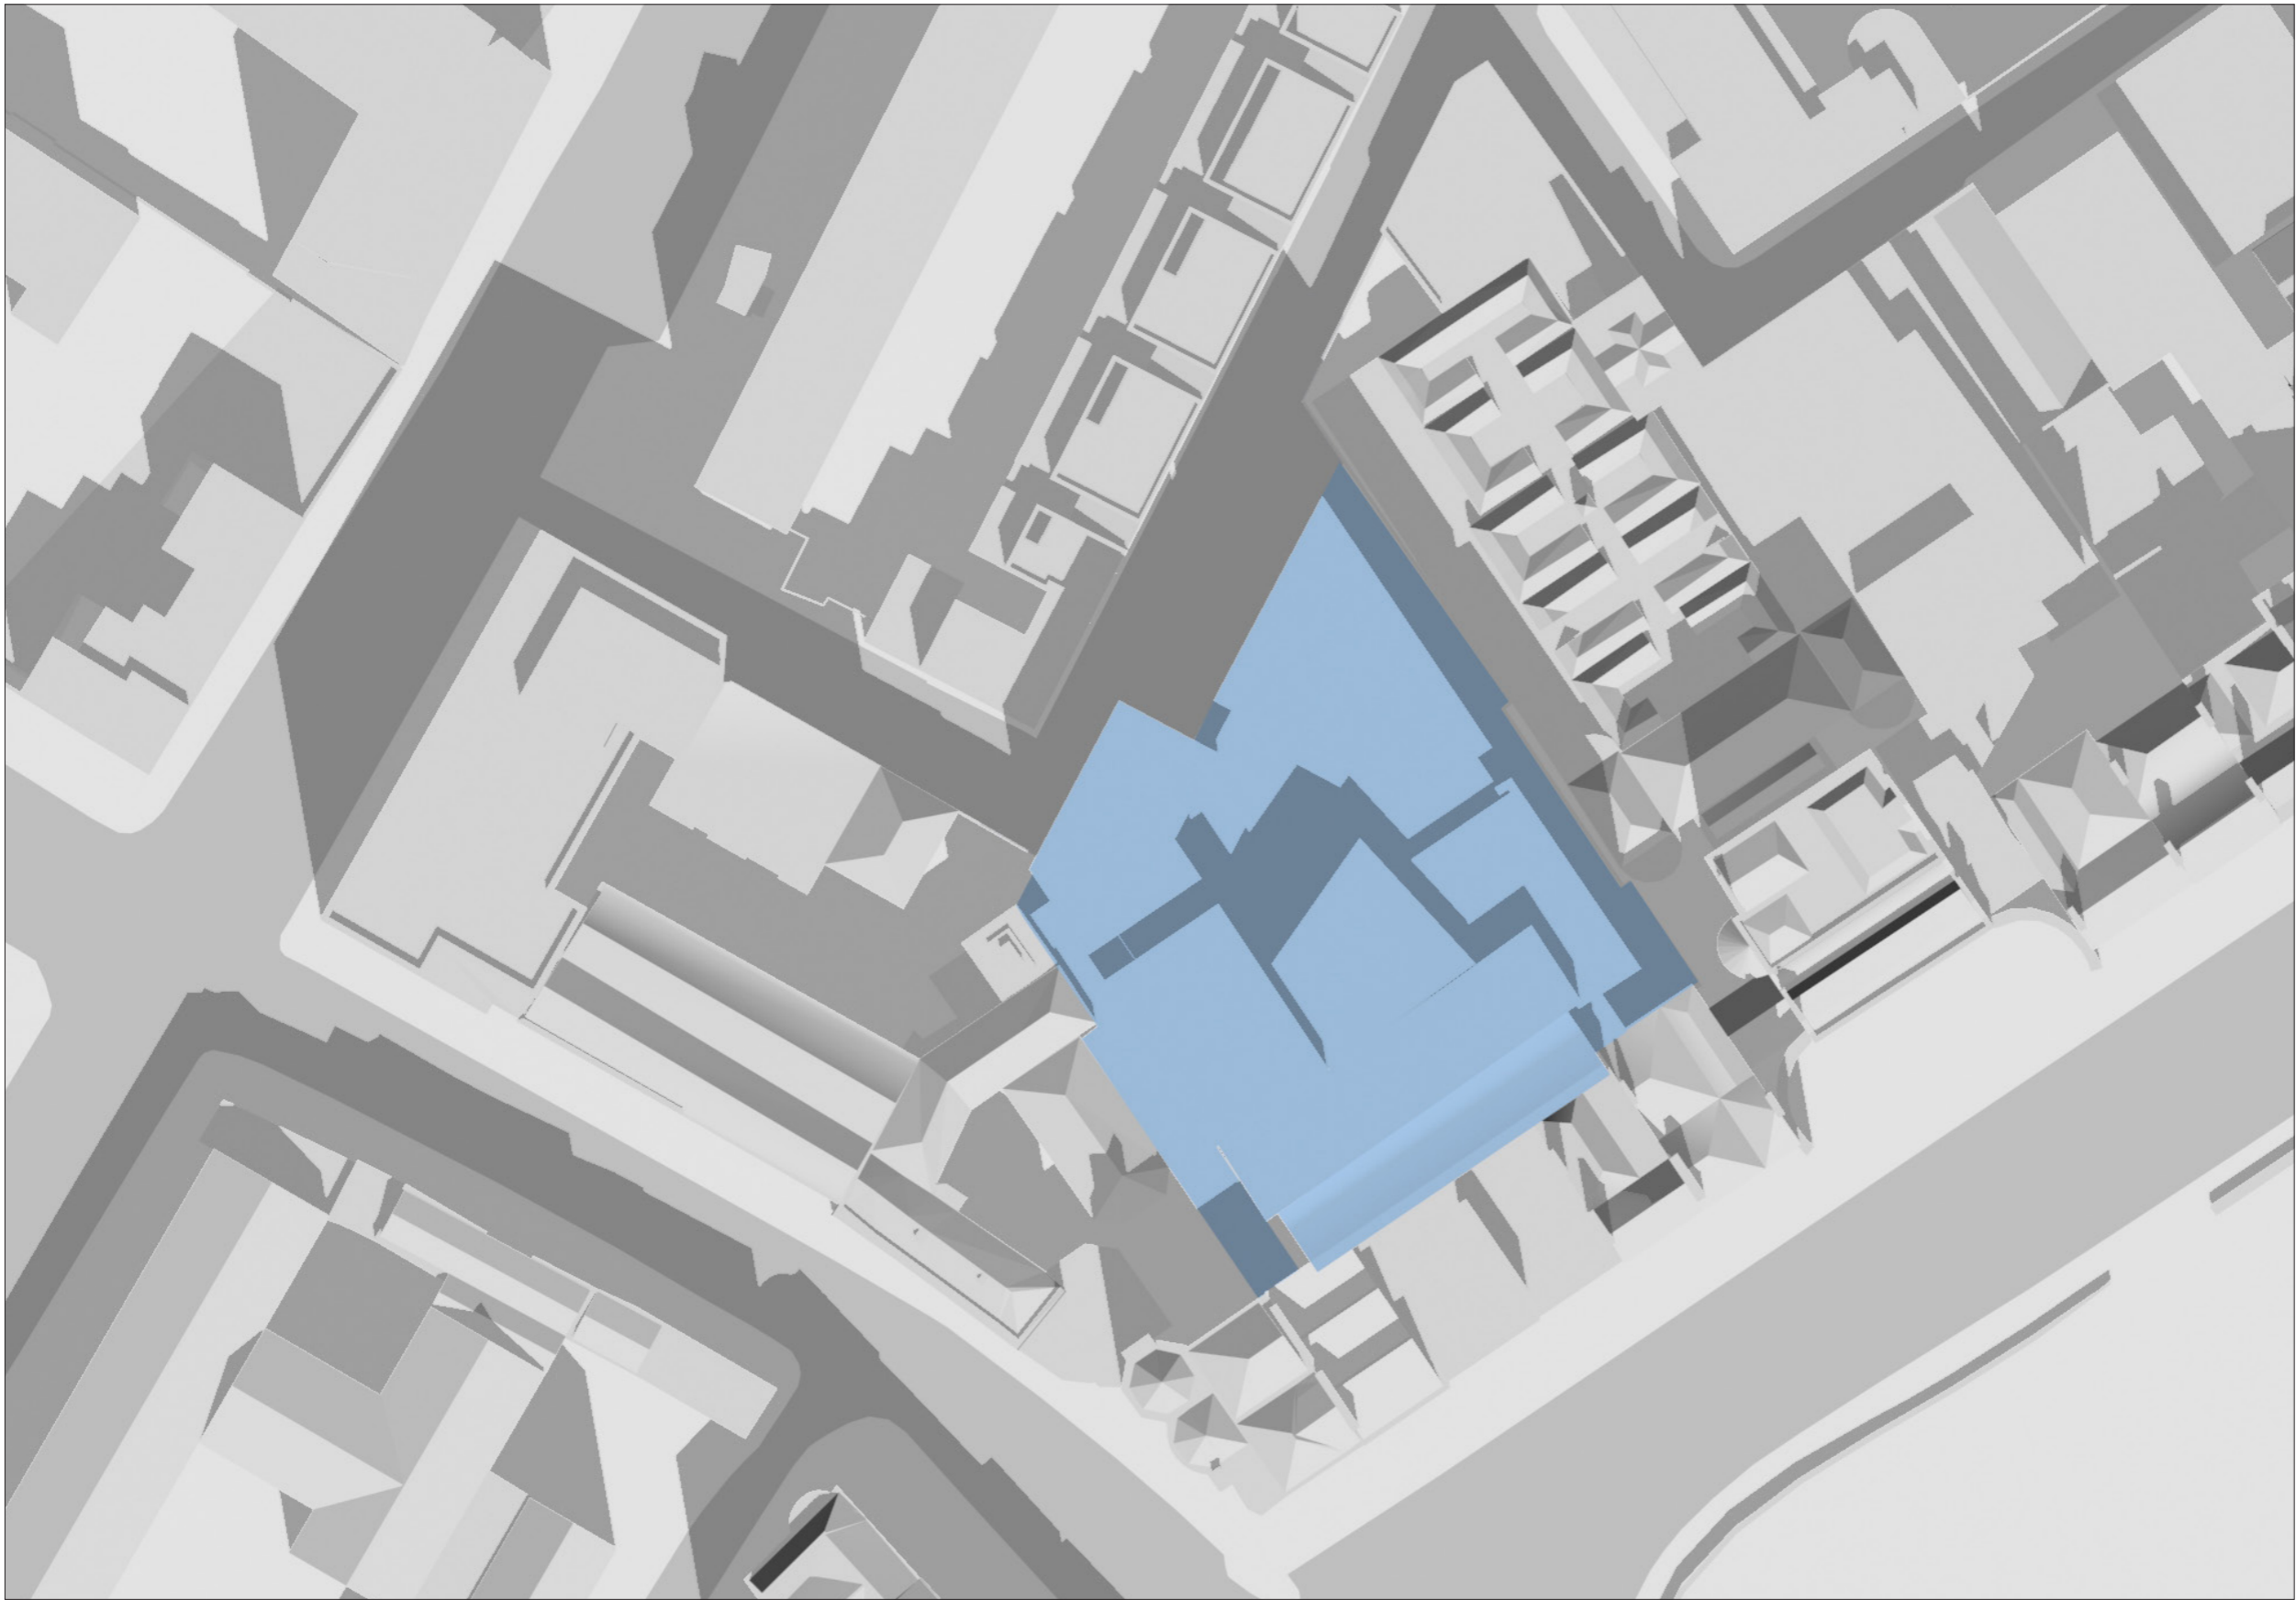

PROPOSED
DEVELOPMENT

OSI LICENCE No. AR 0087018

SHADOW STUDY
PROPOSED PARNELL SQUARE CULTURAL QUARTER DEVELOPMENT,
PARNELL SQUARE, DUBLIN 1
JULY 2018

DATE : MARCH 21ST - EQUINOX
SUNRISE : 6.25 AM
SUNSET : 6.40 PM

TIME :
12.00 PM