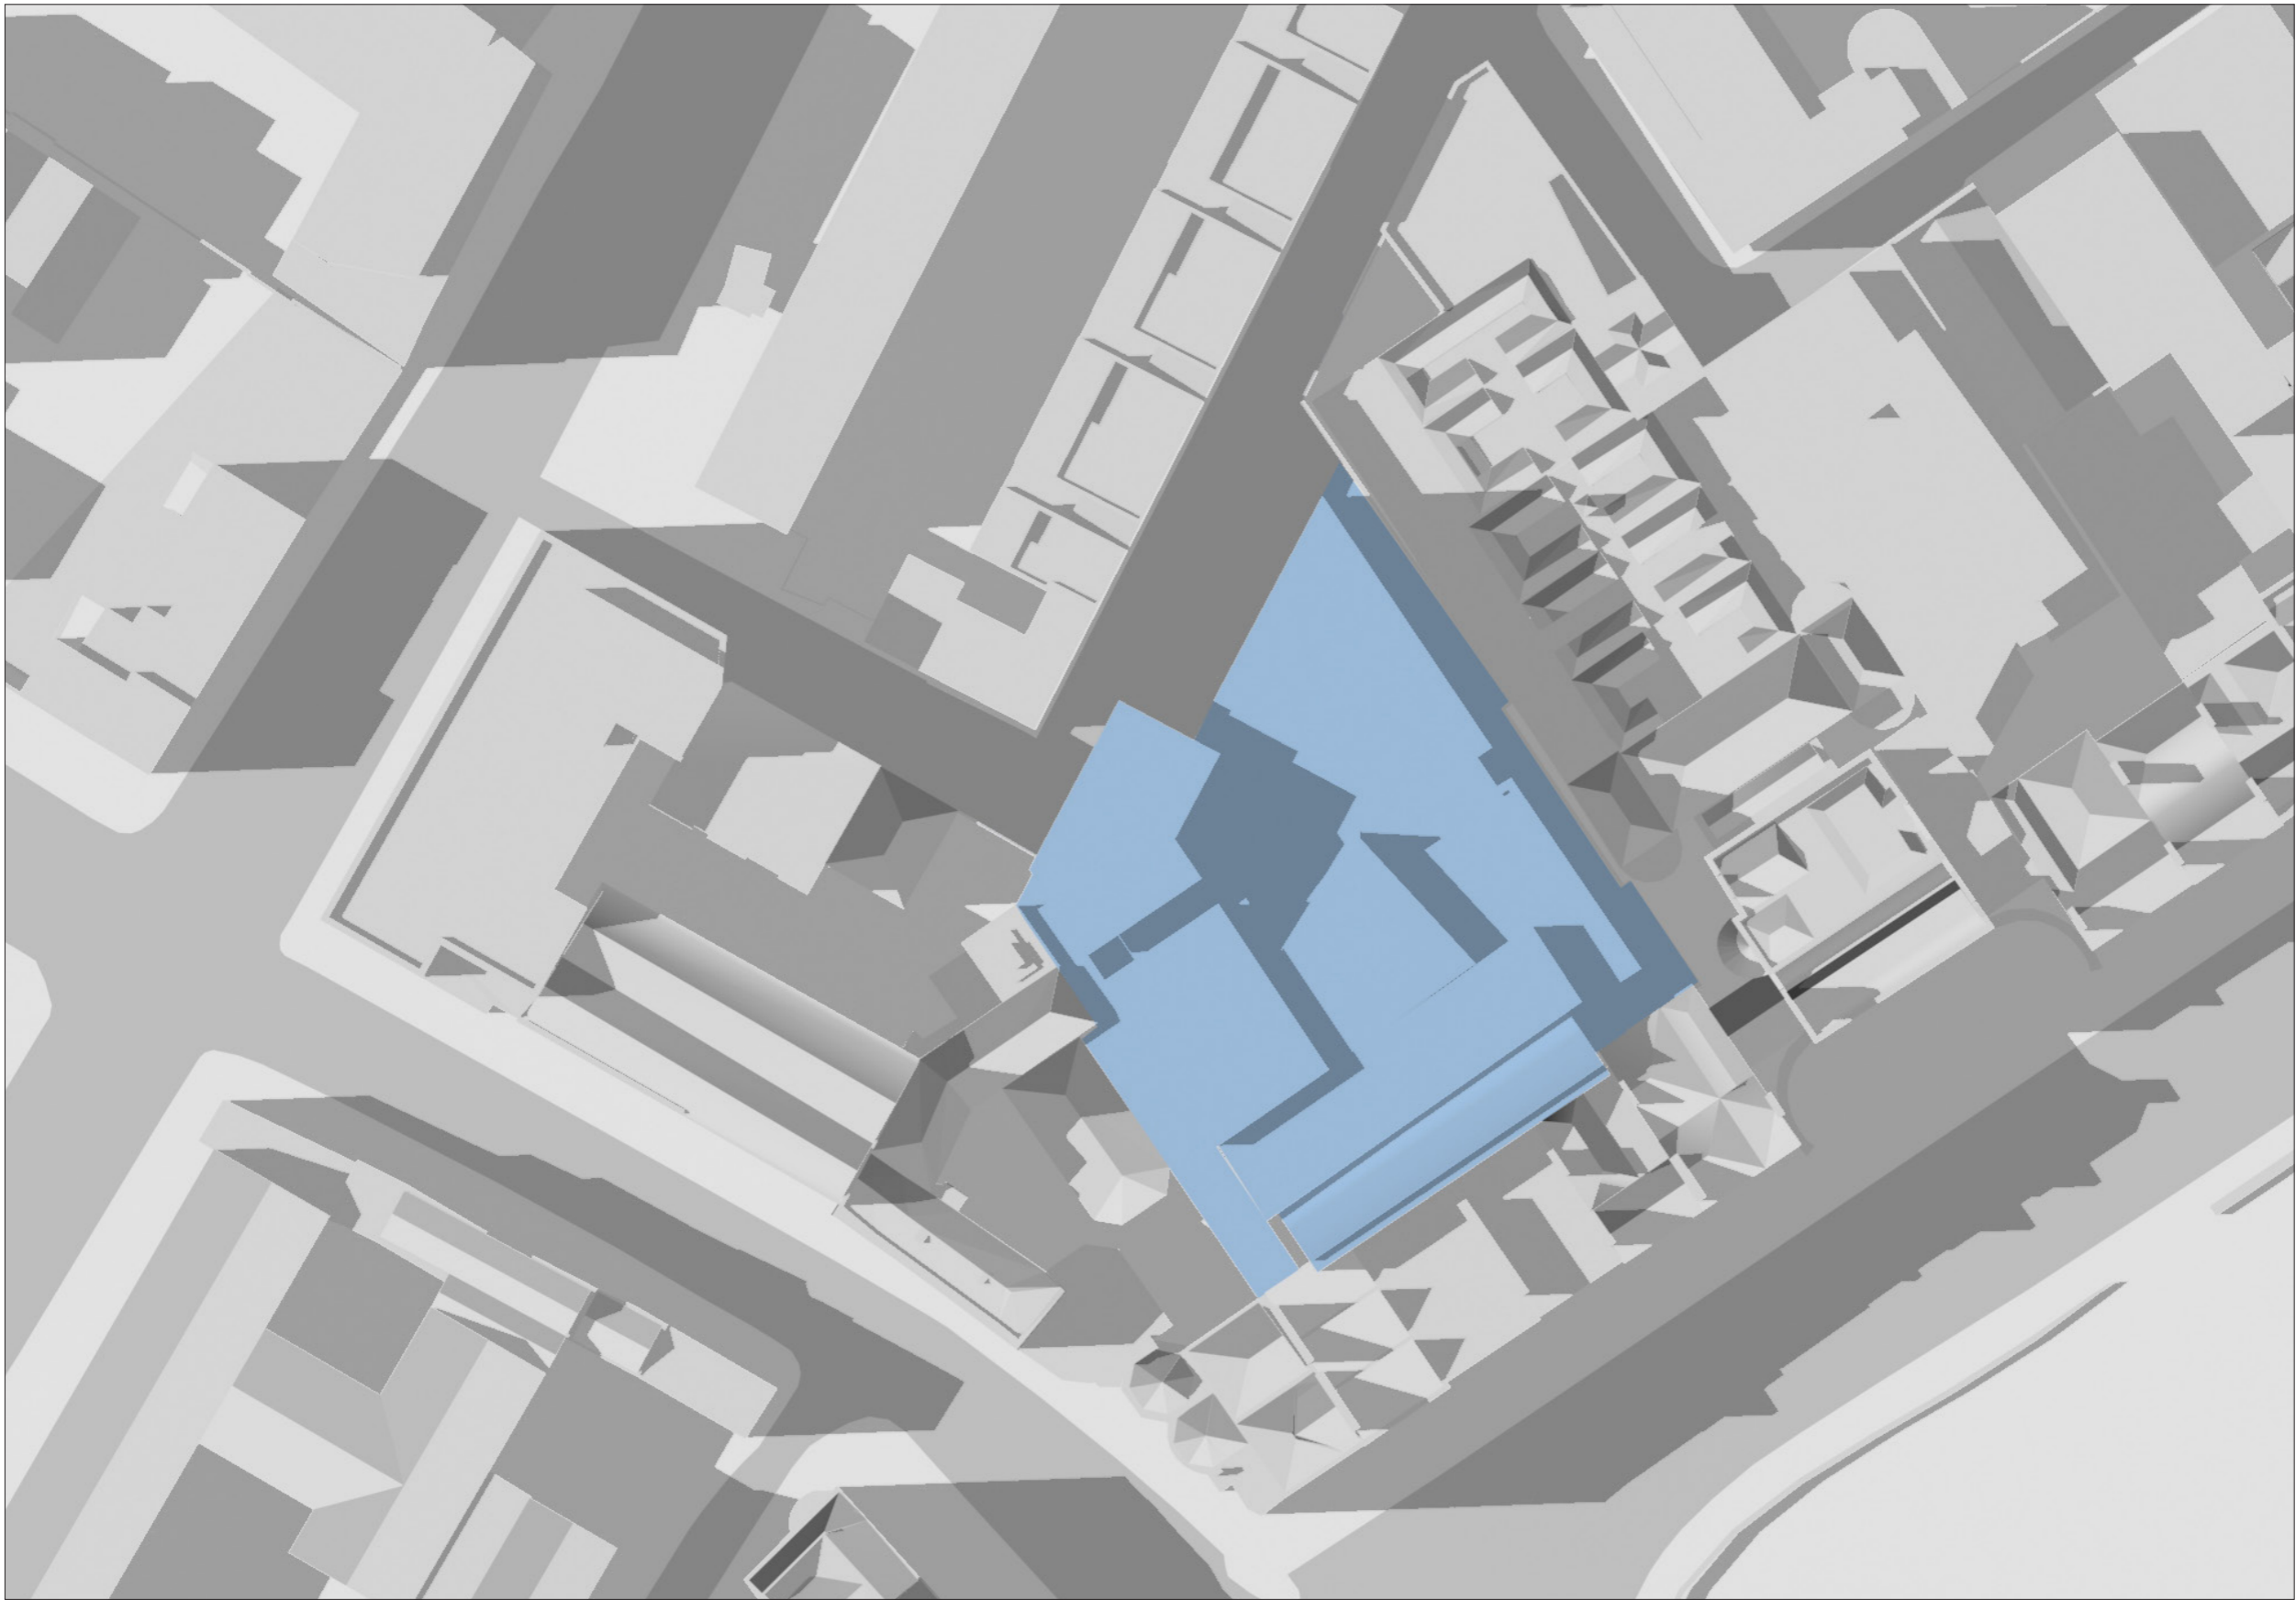

PROPOSED
DEVELOPMENT

OSI LICENCE No.AR 0087018

SHADOW STUDY
PROPOSED PARNELL SQUARE CULTURAL QUARTER DEVELOPMENT,
PARNELL SQUARE, DUBLIN 1
JULY 2018

DATE : JUNE 21ST - SUMMER SOLSTICE
SUNRISE : 4.56 AM
SUNSET : 9.56 PM

TIME :
5.00 PM