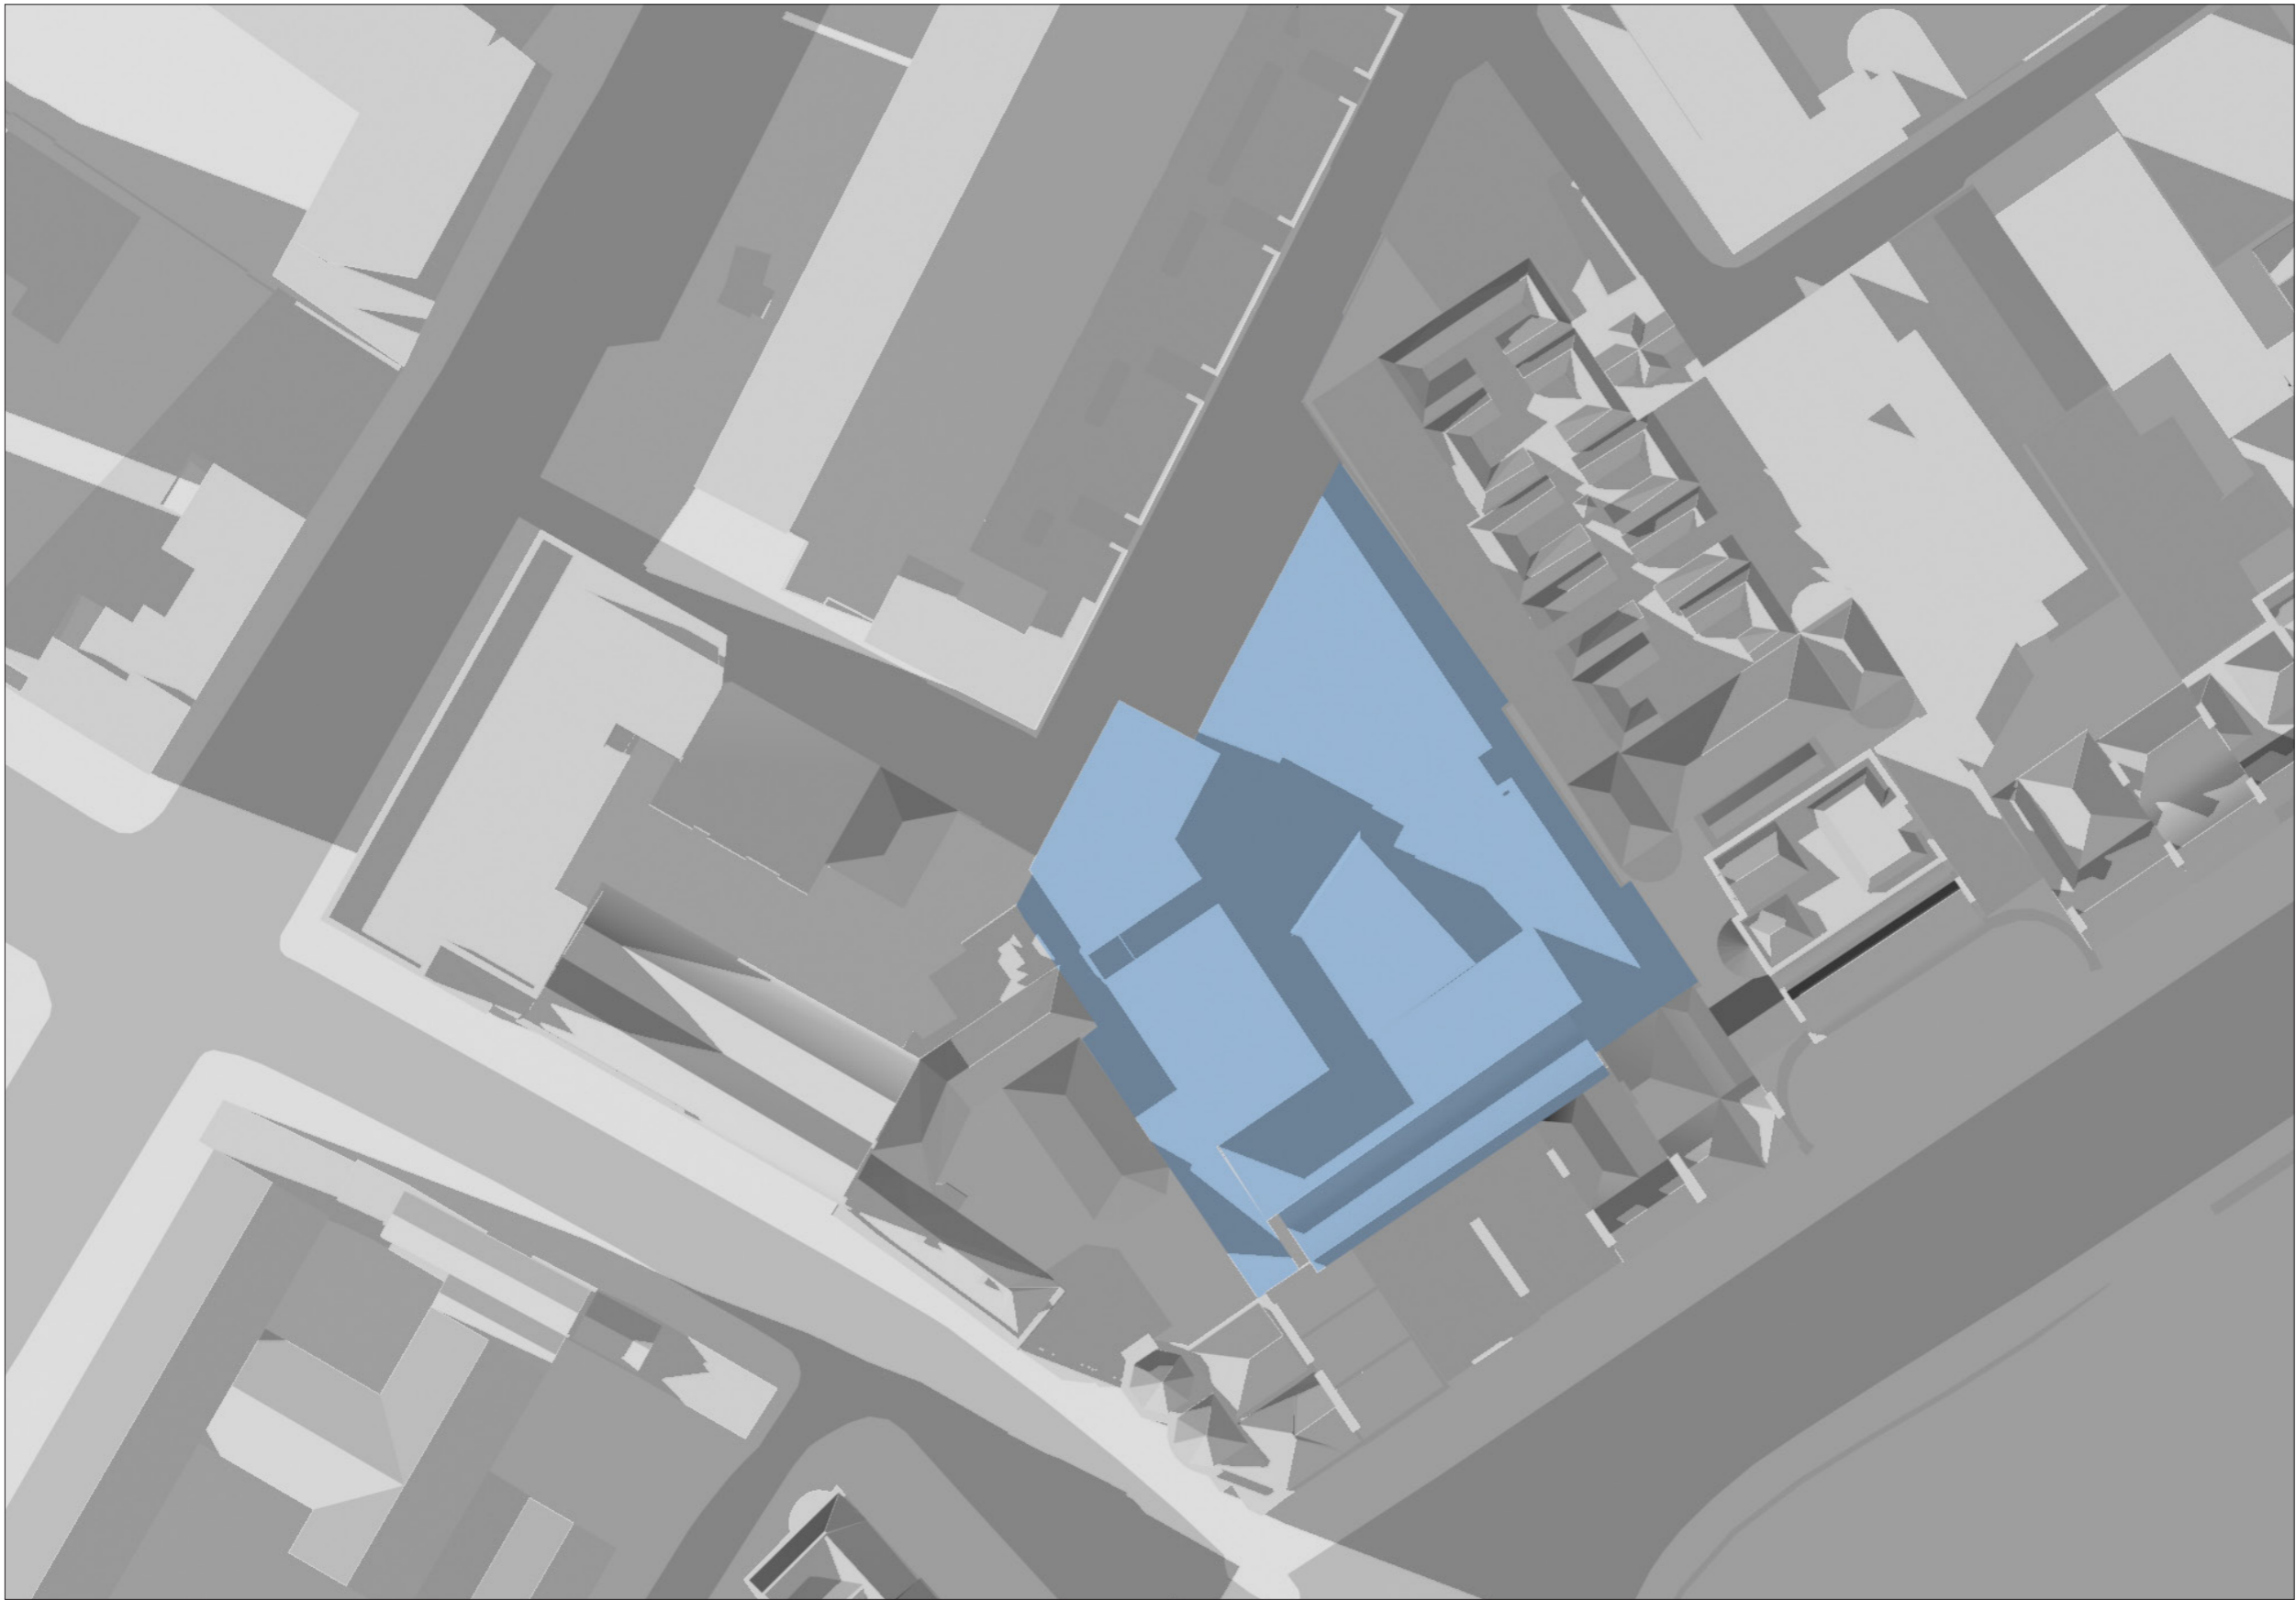

PROPOSED
DEVELOPMENT

OSI LICENCE No. AR 0087018

SHADOW STUDY
PROPOSED PARNELL SQUARE CULTURAL QUARTER DEVELOPMENT,
PARNELL SQUARE, DUBLIN 1
JULY 2018

DATE : JUNE 21ST - SUMMER SOLSTICE
SUNRISE : 4.56 AM
SUNSET : 9.56 PM

TIME :
7.00 PM