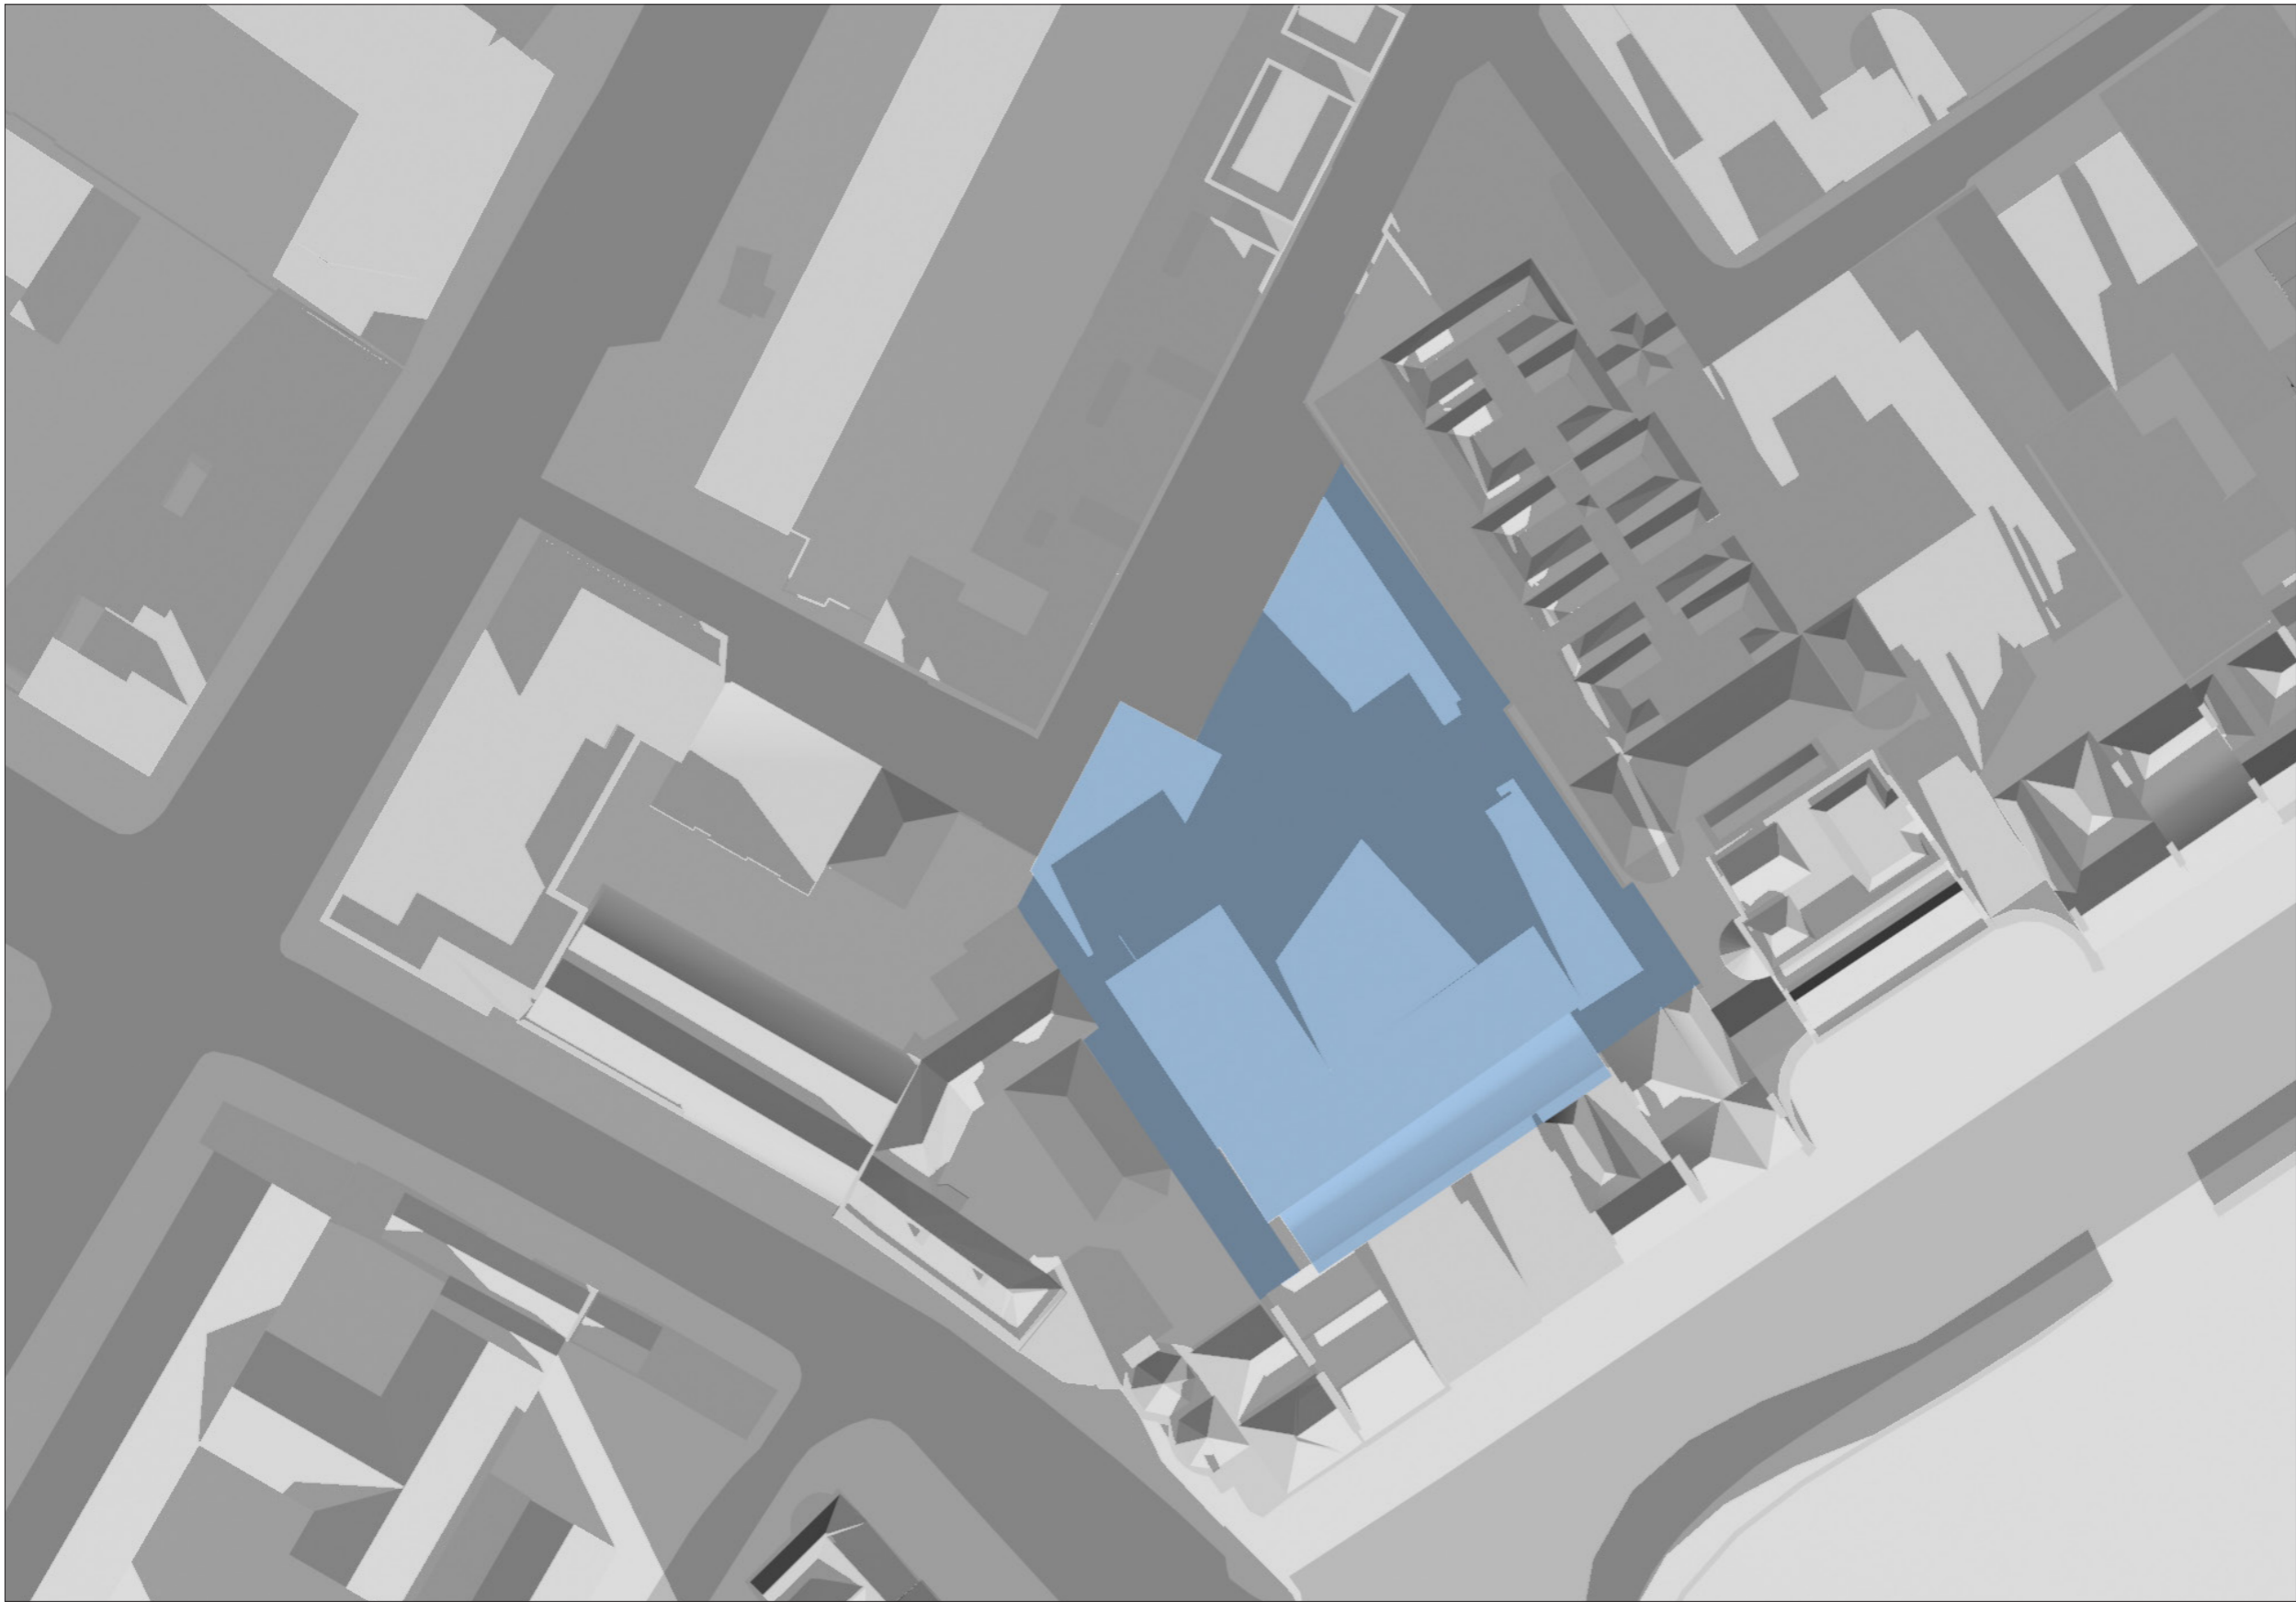

TIME :  
7.00 PM

SHADOW STUDY  
PROPOSED PARNELL SQUARE CULTURAL QUARTER DEVELOPMENT,  
PARNELL SQUARE, DUBLIN 1  
JULY 2018

DATE : DECEMBER 21ST - WINTER SOLSTICE  
SUNRISE : 8.38 AM  
SUNSET : 4.08 PM

TIME :  
10.30 AM

PROPOSED  
DEVELOPMENT

OSI LICENCE No. AR 0087018

SHADOW STUDY  
PROPOSED PARNELL SQUARE CULTURAL QUARTER DEVELOPMENT,  
PARNELL SQUARE, DUBLIN 1  
JULY 2018

DATE : DECEMBER 21ST - WINTER SOLSTICE  
SUNRISE : 8.38 AM  
SUNSET : 4.08 PM

TIME :  
10.30 AM

SHADOW STUDY  
PROPOSED PARNELL SQUARE CULTURAL QUARTER DEVELOPMENT,  
PARNELL SQUARE, DUBLIN 1  
JULY 2018

DATE : DECEMBER 21ST - WINTER SOLSTICE  
SUNRISE : 8.38 AM  
SUNSET : 4.08 PM