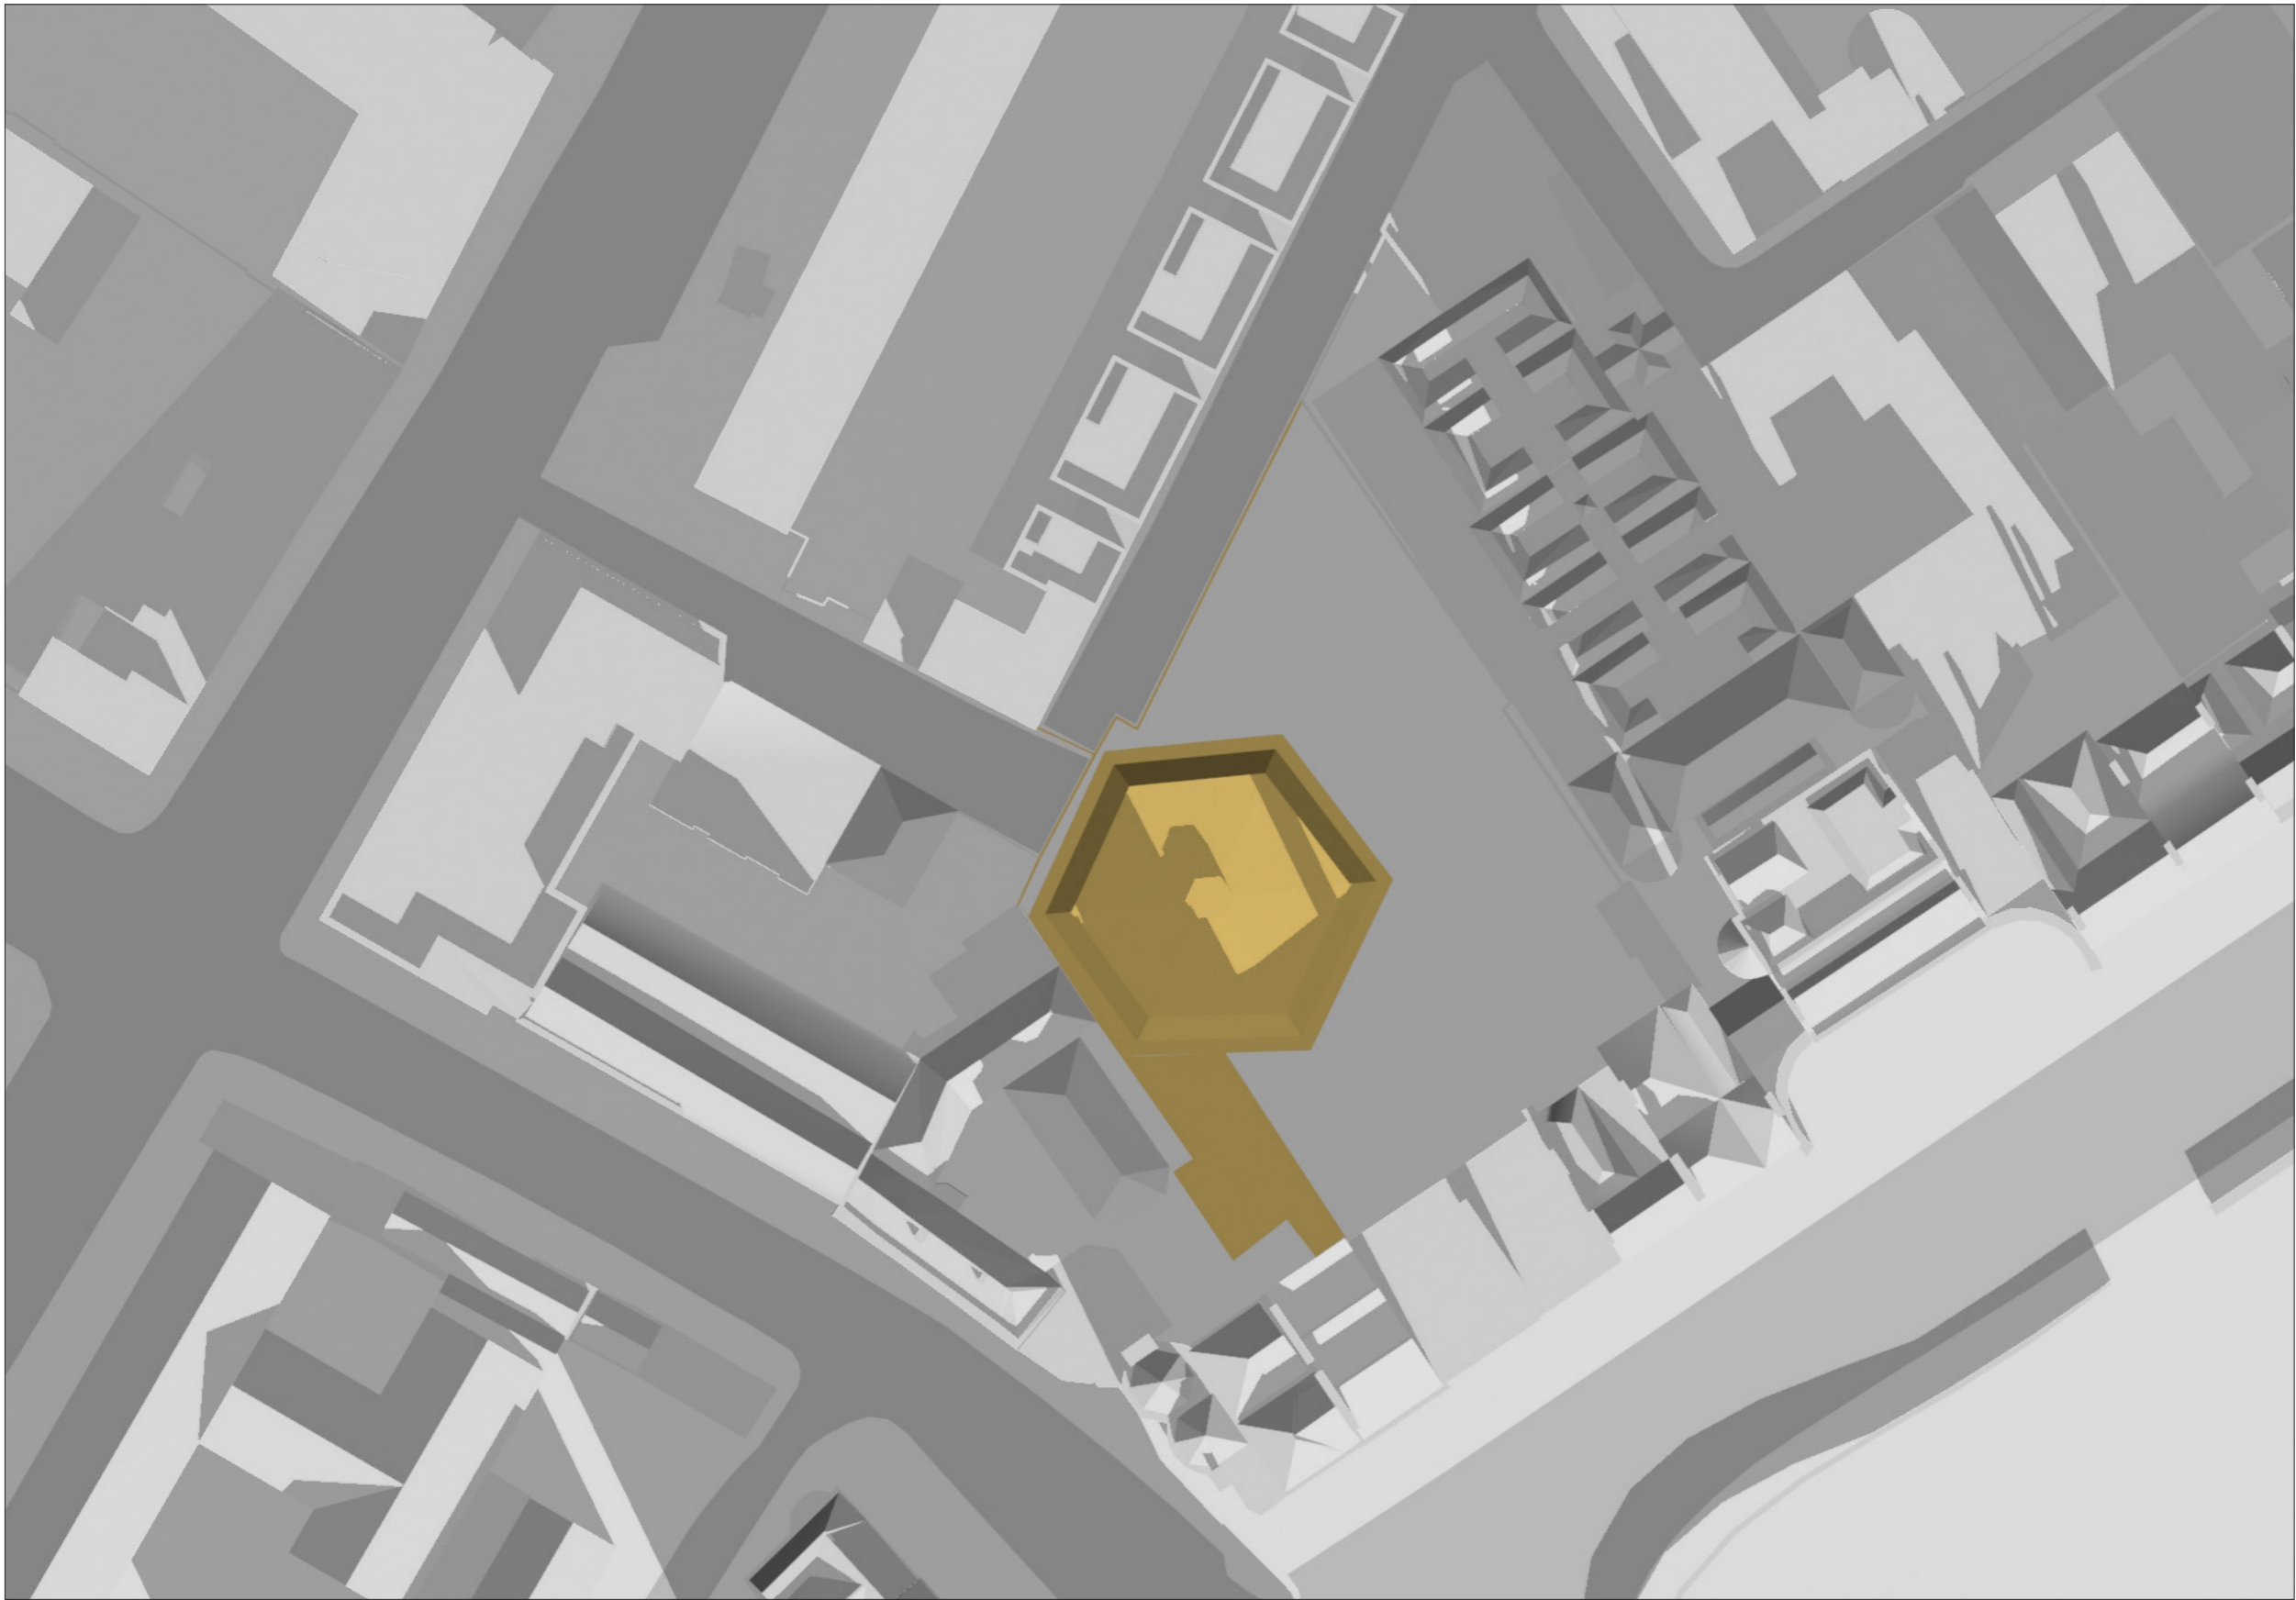

TIME :  
5.00 PM

SHADOW STUDY  
PROPOSED PARNELL SQUARE CULTURAL QUARTER DEVELOPMENT,  
PARNELL SQUARE, DUBLIN 1  
JULY 2018

DATE : JUNE 21ST - SUMMER SOLSTICE  
SUNRISE : 4.56 AM  
SUNSET : 9.56 PM

TIME :  
7.00 PM

PROPOSED  
DEVELOPMENT

OSI LICENCE No. AR 0087018

SHADOW STUDY  
PROPOSED PARNELL SQUARE CULTURAL QUARTER DEVELOPMENT,  
PARNELL SQUARE, DUBLIN 1  
JULY 2018

DATE : JUNE 21ST - SUMMER SOLSTICE  
SUNRISE : 4.56 AM  
SUNSET : 9.56 PM

TIME :  
7.00 PM

SHADOW STUDY  
PROPOSED PARNELL SQUARE CULTURAL QUARTER DEVELOPMENT,  
PARNELL SQUARE, DUBLIN 1  
JULY 2018

DATE : DECEMBER 21ST - WINTER SOLSTICE  
SUNRISE : 8.38 AM  
SUNSET : 4.08 PM